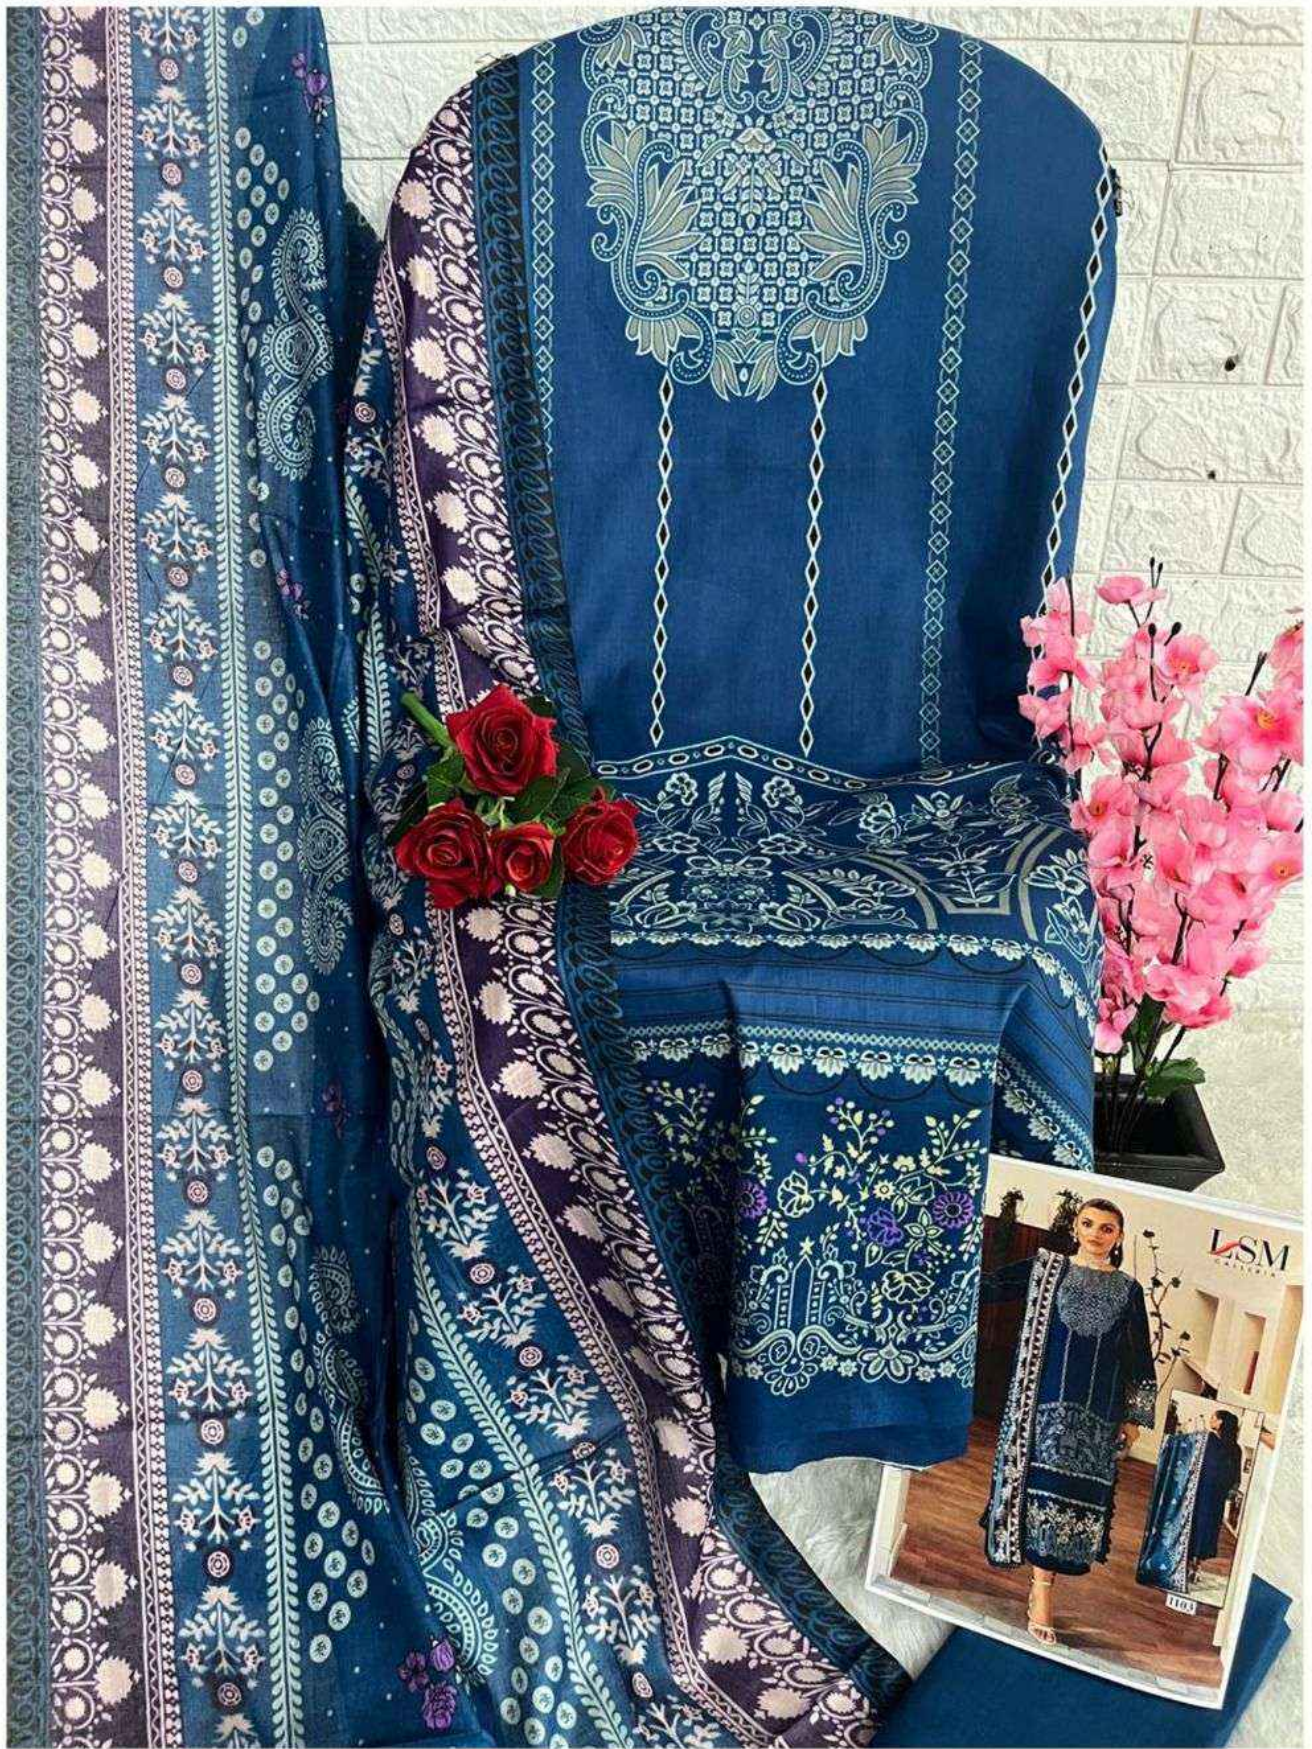

LSM^{TM}
GALLERIA

Parian Dream
Heavy Luxury Lawn Collection Vol. 11