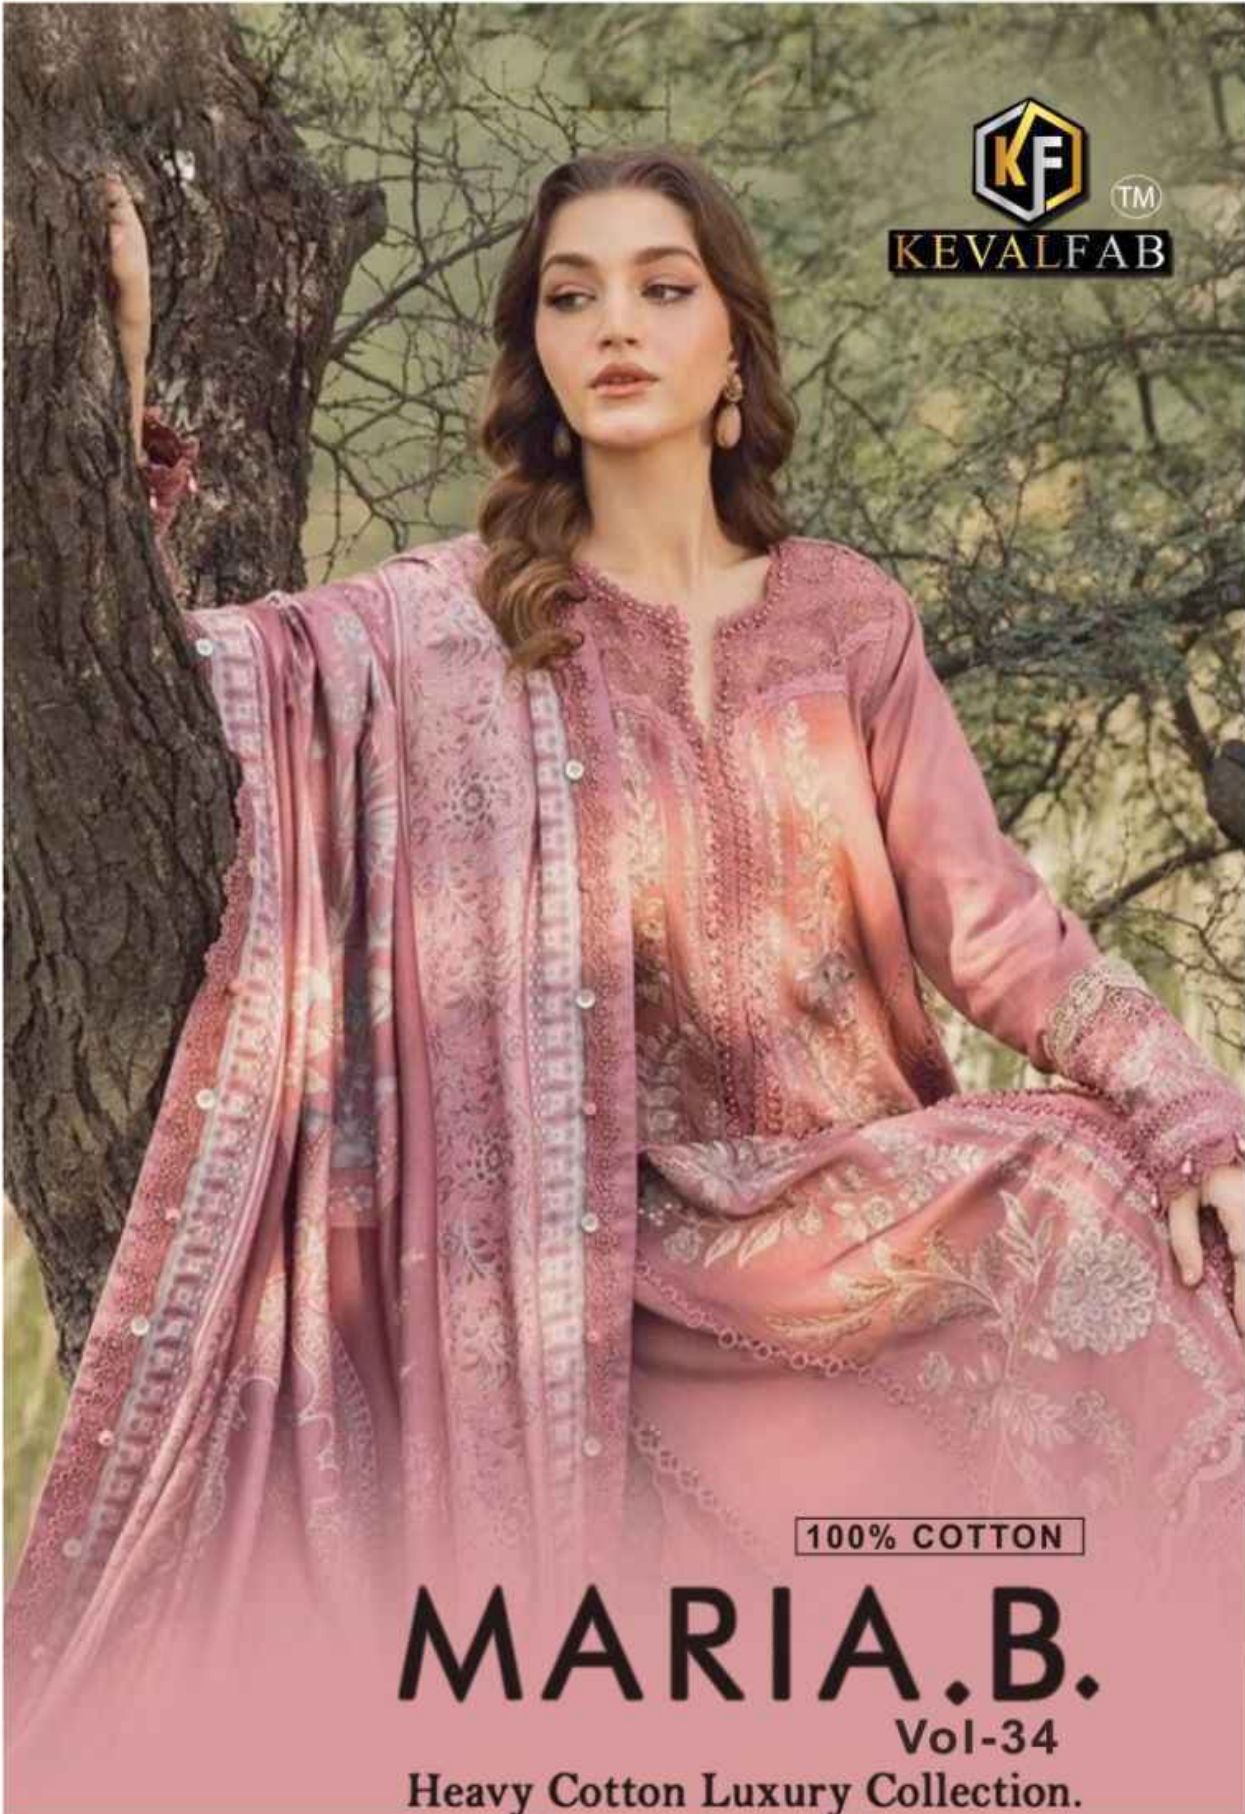

KEVALFAB

100% COTTON

MARIA.B.

Vol-34

Heavy Cotton Luxury Collection.