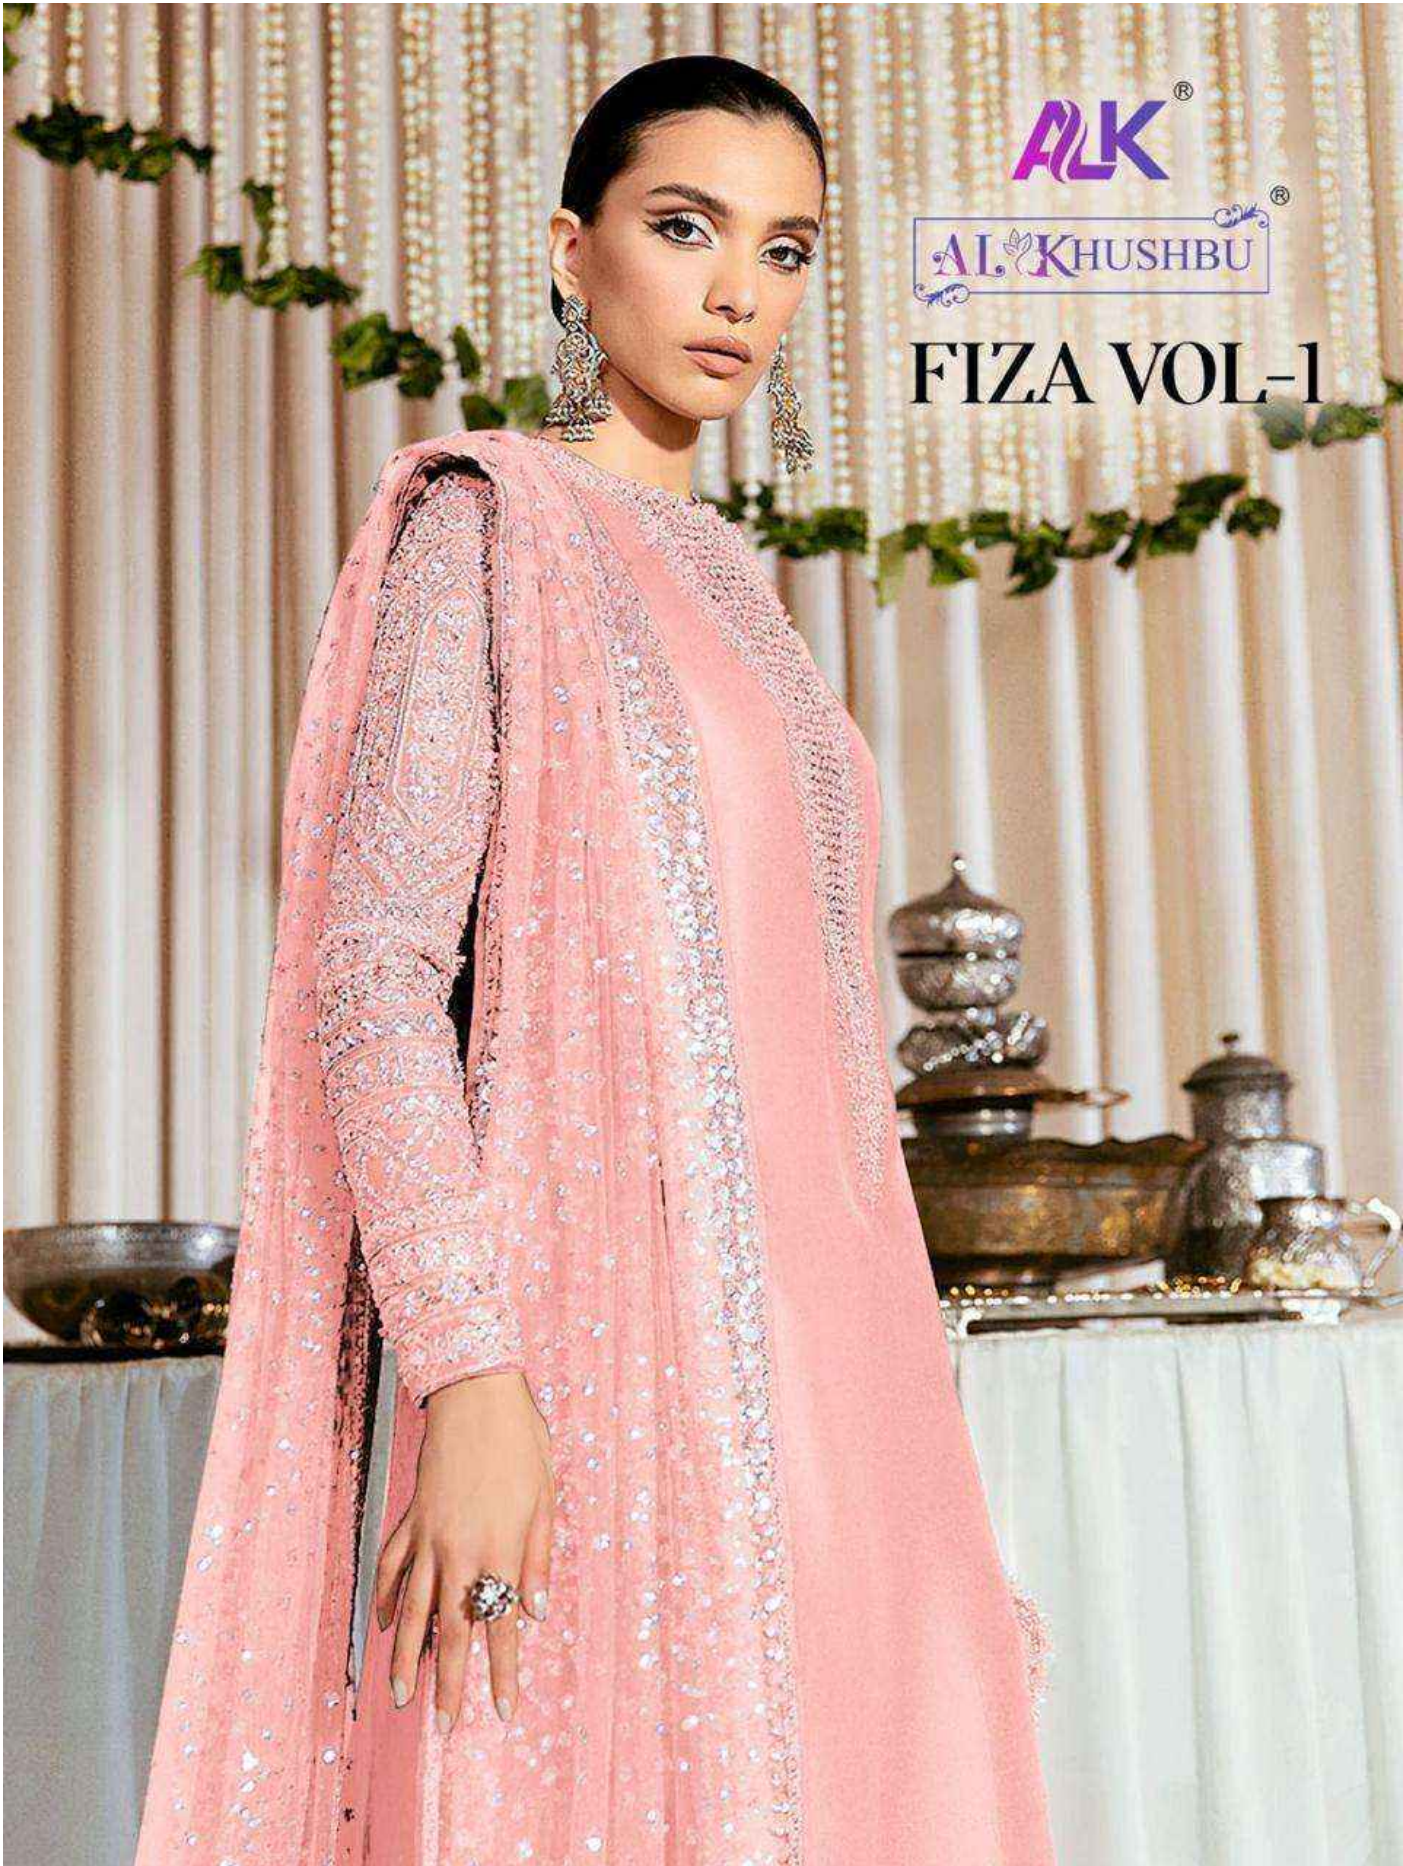

ALK[®]

AL KHUSHBU[®]

FIZA VOL-1

TOP
Fox Georgette
with Embroidery

BOTTOM-INNER
Dull santoon

DUPATTA
Fox Georgette
with Embroidery

FIZA VOL-1

ALK-4084-A

ALK-4084-B

ALK-4084-C

ALK
AL KHUSHBU
FIZA VOL-1

ALK D.No.4084

TOP
Fox Georgette
With Embroidery

BOTTOM OWNER
Dull santoon

DUPATTA
Fox Georgette
With Embroidery

ALK
AL KHUSHBU
FIZA VOL-
ALK D.No.4
TOP
Fox Georgett
with Embroid
BOTTOM-INSI
Dull lambou
DUPATTA
Fox Georgett
with Embroide

ALK[®]
AL KHUSHBU[®]

ALK D.No.4084-C

TOP

Fox Georgette
with Embroidery

BOTTOM-INNER

Dull santoon

DUPATTA

Butterfly Net With
Heavy Embroidery

ALK[®]
AL KHUSHBU[®]

ALK D.No.4084-B

TOP

Fox Georgette
with Embroidery

BOTTOM-INNER

Dull santoon

DUPATTA

Butterfly Net With
Heavy Embroidery