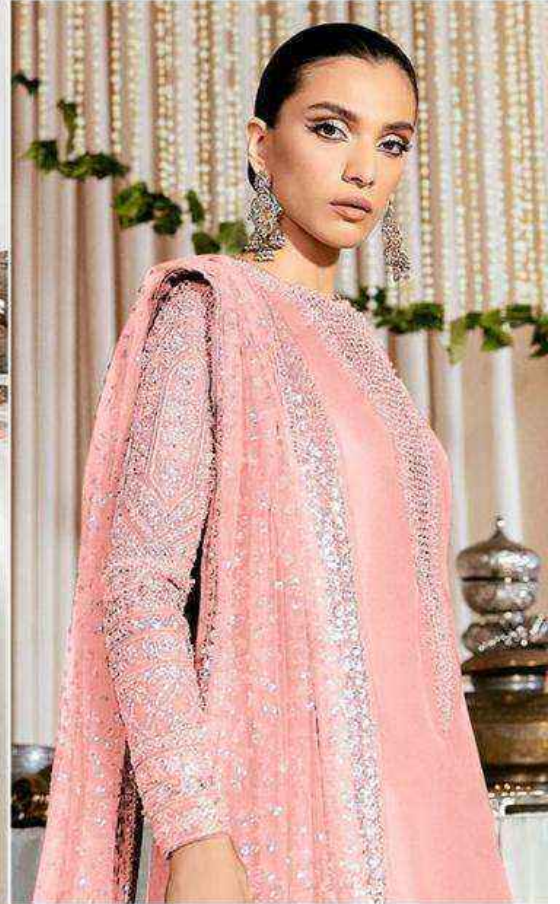

ALK[®]

AL KHUSHBU[®]

FIZA VOL-1

TOP
Fox Georgette
with Embroidery

BOTTOM-INNER
Dull santoon

DUPATTA
Fox Georgette
with Embroidery

FIZA VOL-1

ALK-4084-A

ALK-4084-B

ALK-4084-C

ALK
AL KHUSHBU
FIZA VOL-1

ALK D.No.4084

TOP
Fox Georgette
With Embroidery

BOTTOM OWNER
Dull santoon

DUPATTA
Fox Georgette
With Embroidery

ALK
AL KHUSHBU
FIZA VOL-1

ALK D.No.4084-B

TOP
Fox Georgette
with Embroidery

BOTTOM INNER
Dull satinon

DUPATTA
Fox Georgette
with Embroidery

ALK
AL KHUSHBU
FIZA VOL-
ALK D.No.4
TOP
Fox Georgett
with Embroid
BOTTOM-INSI
Dull Kanboo
DUPATTA
Fox Georgett
with Embroide

ALK[®]
AL KHUSHBU[®]

ALK D.No.4084-C

TOP

Fox Georgette
with Embroidery

BOTTOM-INNER

Dull santoon

DUPATTA

Butterfly Net With
Heavy Embroidery