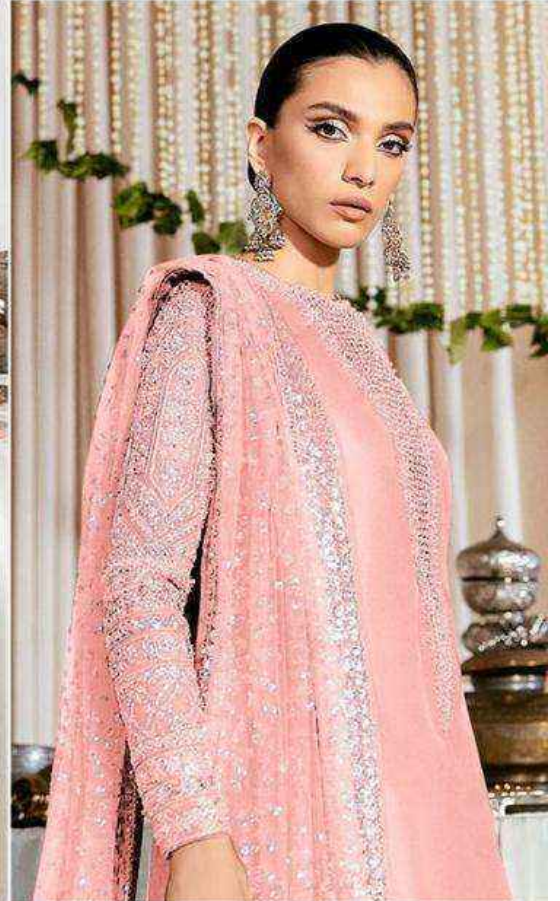

ALK[®]

AL KHUSHBU[®]

FIZA VOL-1

TOP
Fox Georgette
with Embroidery

BOTTOM-INNER
Dull santoon

DUPATTA
Fox Georgette
with Embroidery

FIZA VOL-1

ALK-4084-A

ALK-4084-B

ALK-4084-C

ALK
AL KHUSHBU
FIZA VOL-1

ALK D.No.4084

TOP
Fox Georgette
With Embroidery

BOTTOM OWNER
Dull santoon

DUPATTA
Fox Georgette
With Embroidery

ALK
AL KHUSHBU
FIZA VOL-1

ALK D.No.4084-B

TOP
Fox Georgette
with Embroidery

BOTTOM INNER
Dull satin

DUPATTA
Fox Georgette
with Embroidery

ALK
AL KHUSHBU
FIZA VOL-

ALK D.No.4
TOP
Fox Georgett
with Embroid
BOTTOM-INSI
Dull lambou
DUPATTA
Fox Georgett
with Embroide

ALK[®]
AL KHUSHBU[®]

ALK D.No.4084-C

TOP

Fox Georgette
with Embroidery

BOTTOM-INNER

Dull santoon

DUPATTA

Butterfly Net With
Heavy Embroidery