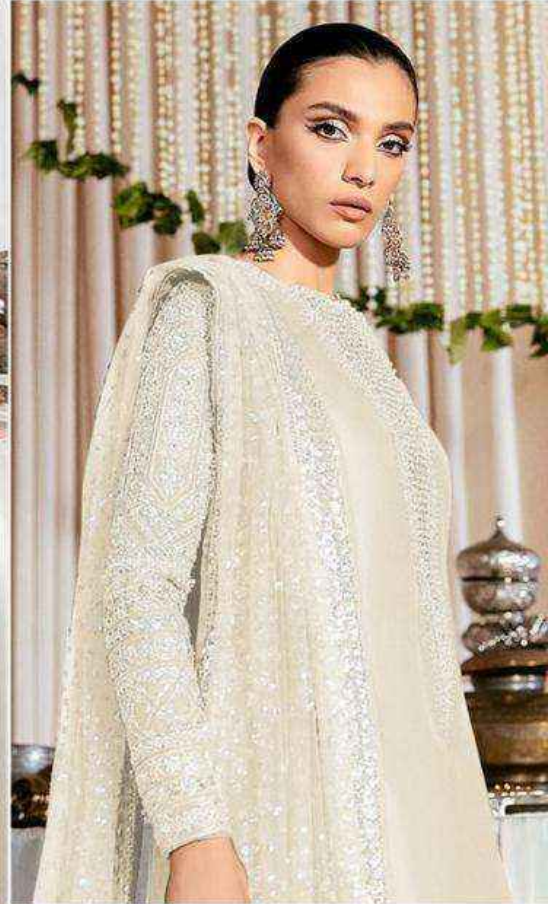

ALK®
AL KHUSHBU®

ALK D.No.4084-A

TOP

Fox Georgette
with Embroidery

BOTTOM-INNER

Dull santoon

DUPATTA

Butterfly Net With
Heavy Embroidery