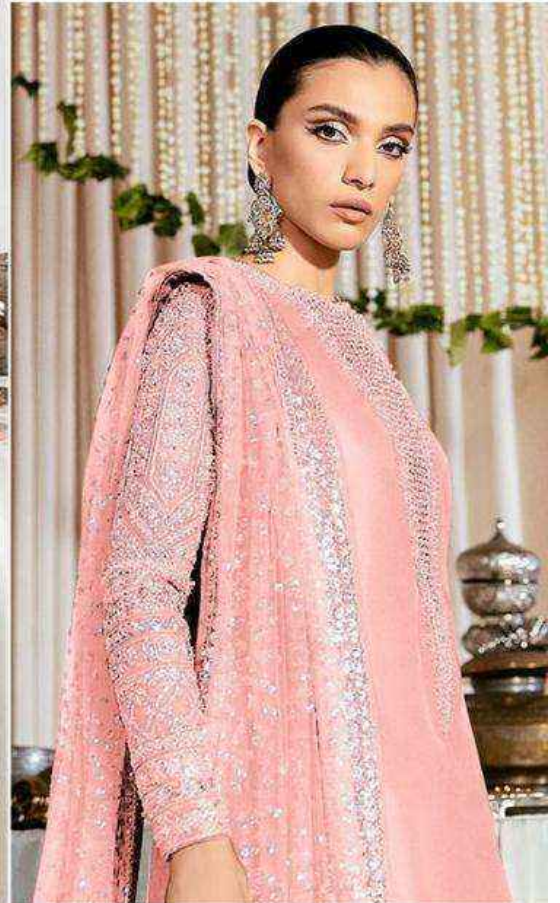

ALK[®]

AL KHUSHBU[®]

FIZA VOL-1

TOP
Fox Georgette
with Embroidery

BOTTOM-INNER
Dull santoon

DUPATTA
Fox Georgette
with Embroidery

FIZA VOL-1

ALK-4084-A

ALK-4084-B

ALK-4084-C

ALK
AL KHUSHBU
FIZA VOL-1

ALK D.No.4084

TOP
Fox Georgette
With Embroidery

BOTTOM OWNER
Dull santoon

DUPATTA
Fox Georgette
With Embroidery

ALK
AL KHUSHBU
FIZA VOL-1

ALK D.No.4084-B

TOP
Fox Georgette
with Embroidery

BOTTOM INNER
Dull satinon

DUPATTA
Fox Georgette
with Embroidery

ALK
AL KHUSHBU
FIZA VOL-

ALK D.No.4
TOP
Fox Georgette
with Embroid
BOTTOM-INK
Dull Kanboo
DUPATTA
Fox Georgette
with Embroid

ALK[®]
AL KHUSHBU[®]

ALK D.No.4084-C

TOP

Fox Georgette
with Embroidery

BOTTOM-INNER

Dull santoon

DUPATTA

Butterfly Net With
Heavy Embroidery