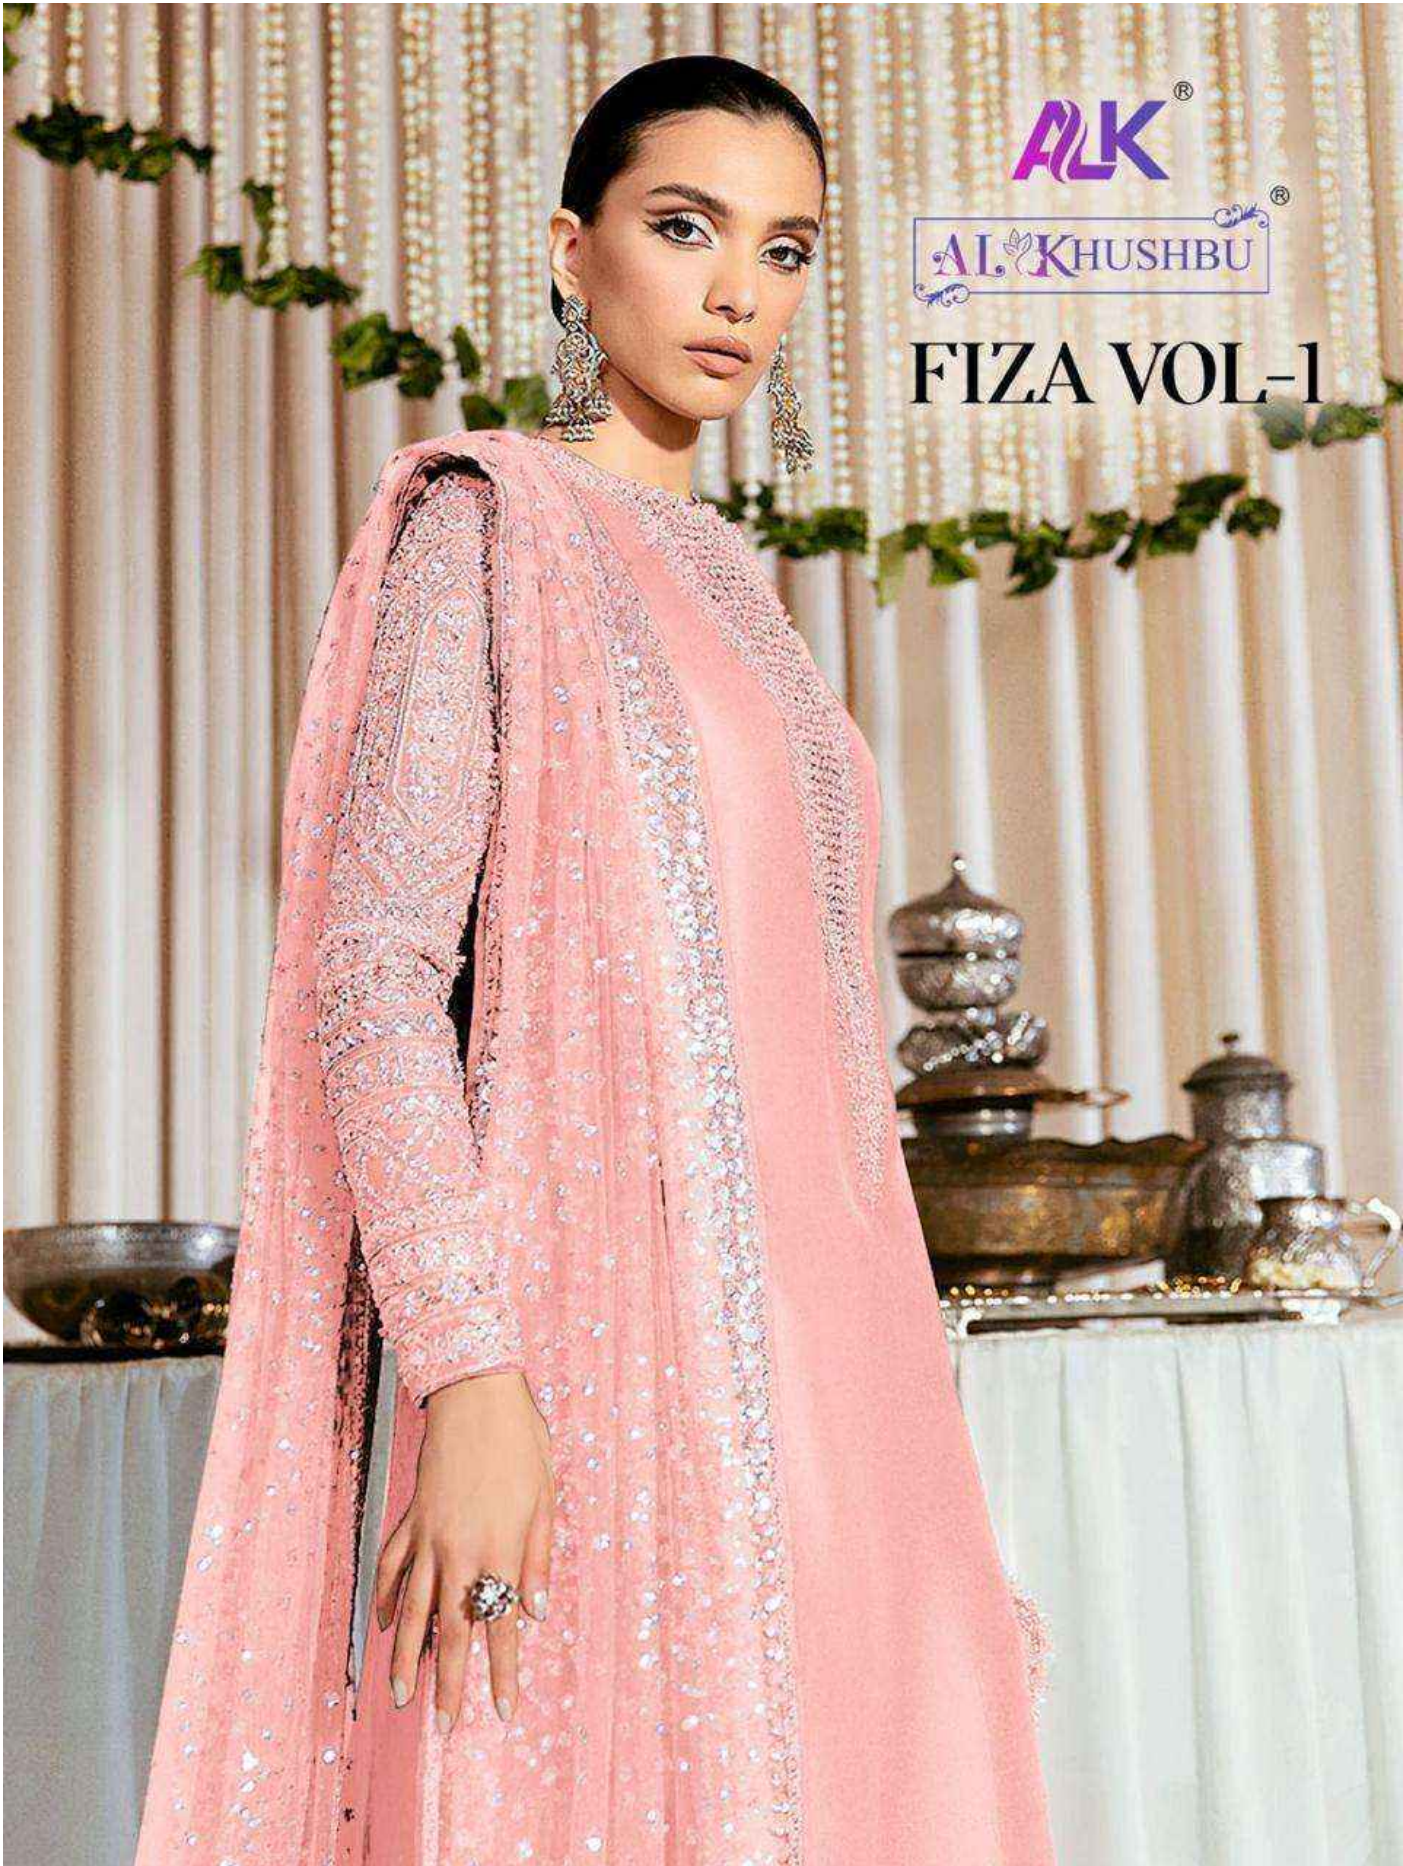

ALK[®]

AL KHUSHBU[®]

FIZA VOL-1

TOP
Fox Georgette
with Embroidery

BOTTOM-INNER
Dull santoon

DUPATTA
Fox Georgette
with Embroidery

FIZA VOL-1

ALK-4084-A

ALK-4084-B

ALK-4084-C

ALK
AL KHUSHBU
FIZA VOL-1

ALK D.No.4084

TOP
Fox Georgette
With Embroidery

BOTTOM OWNER
Dull santoon

DUPATTA
Fox Georgette
With Embroidery

ALK
AL KHUSHBU
FIZA VOL-1

ALK D.No.4084-B

TOP
Fox Georgette
with Embroidery

BOTTOM INNER
Dull satinon

DUPATTA
Fox Georgette
with Embroidery

ALK
AL KHUSHBU
FIZA VOL-
ALK D.No.4
TOP
Fox Georgett
with Embroid
BOTTOM-INSI
Dull Kanboo
DUPATTA
Fox Georgett
with Embroide

ALK[®]
AL KHUSHBU[®]

ALK D.No.4084-C

TOP

Fox Georgette
with Embroidery

BOTTOM-INNER

Dull santoon

DUPATTA

Butterfly Net With
Heavy Embroidery