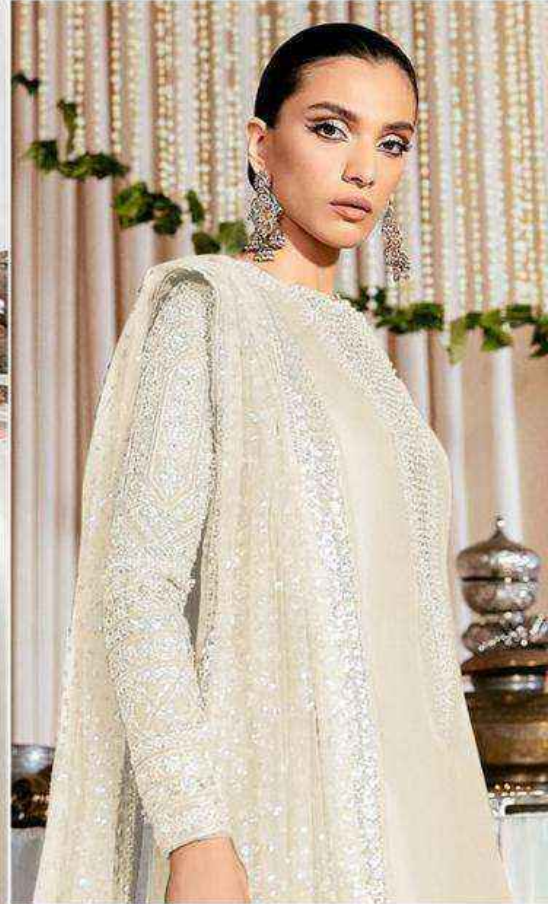

ALK[®]
AL KHUSHBU[®]

ALK D.No.4084-C

TOP

Fox Georgette
with Embroidery

BOTTOM-INNER

Dull santoon

DUPATTA

Butterfly Net With
Heavy Embroidery

ALK[®]
AL KHUSHBU[®]

ALK D.No.4084-B

TOP

Fox Georgette
with Embroidery

BOTTOM-INNER

Dull santoon

DUPATTA

Butterfly Net With
Heavy Embroidery