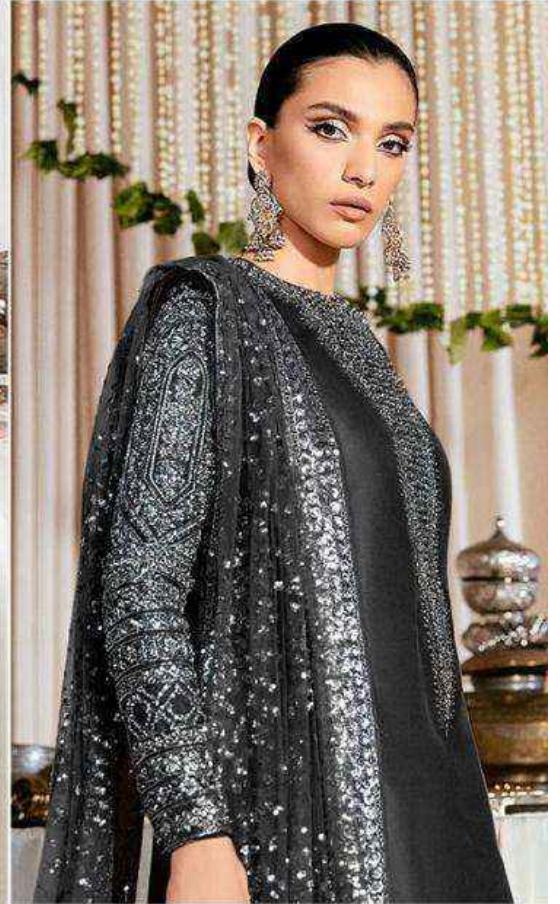

ALK[®]
AL KHUSHBU[®]

ALK D.No.4084-C

TOP

Fox Georgette
with Embroidery

BOTTOM-INNER

Dull santoon

DUPATTA

Butterfly Net With
Heavy Embroidery