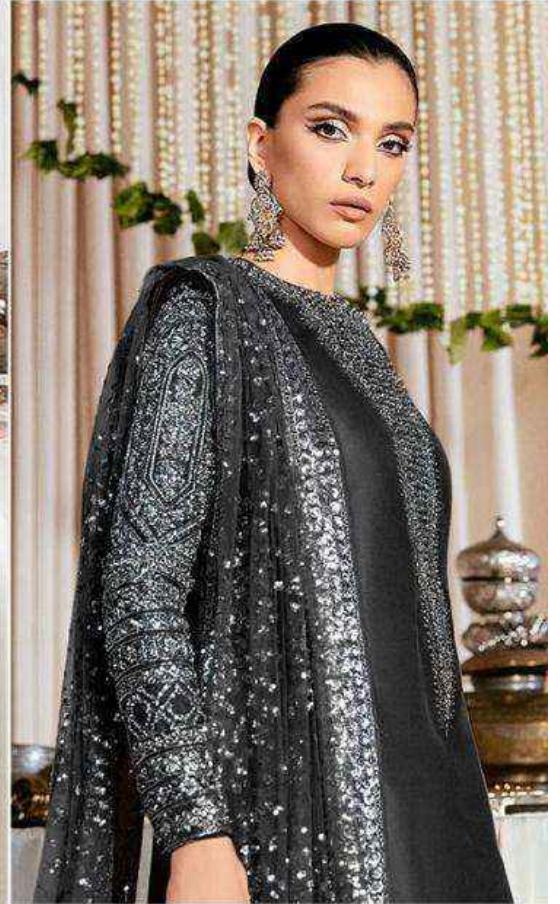

ALK[®]

AL KHUSHBU[®]

FIZA VOL-1

TOP
Fox Georgette
with Embroidery

BOTTOM-INNER
Dull santoon

DUPATTA
Fox Georgette
with Embroidery

FIZA VOL-1

ALK-4084-A

ALK-4084-B

ALK-4084-C

ALK
AL KHUSHBU
FIZA VOL-1

ALK D.No.4084

TOP
Fox Georgette
With Embroidery

BOTTOM OWNER
Dull santoon

DUPATTA
Fox Georgette
With Embroidery

ALK
AL KHUSHBU
FIZA VOL-
ALK D.No.4
TOP
Fox Georgett
with Embroid
BOTTOM-INSI
Dull lambou
DUPATTA
Fox Georgett
with Embroide

ALK[®]
AL KHUSHBU[®]

ALK D.No.4084-C

TOP

Fox Georgette
with Embroidery

BOTTOM-INNER

Dull santoon

DUPATTA

Butterfly Net With
Heavy Embroidery

ALK[®]
AL KHUSHBU[®]

ALK D.No.4084-B

TOP

Fox Georgette
with Embroidery

BOTTOM-INNER

Dull santoon

DUPATTA

Butterfly Net With
Heavy Embroidery