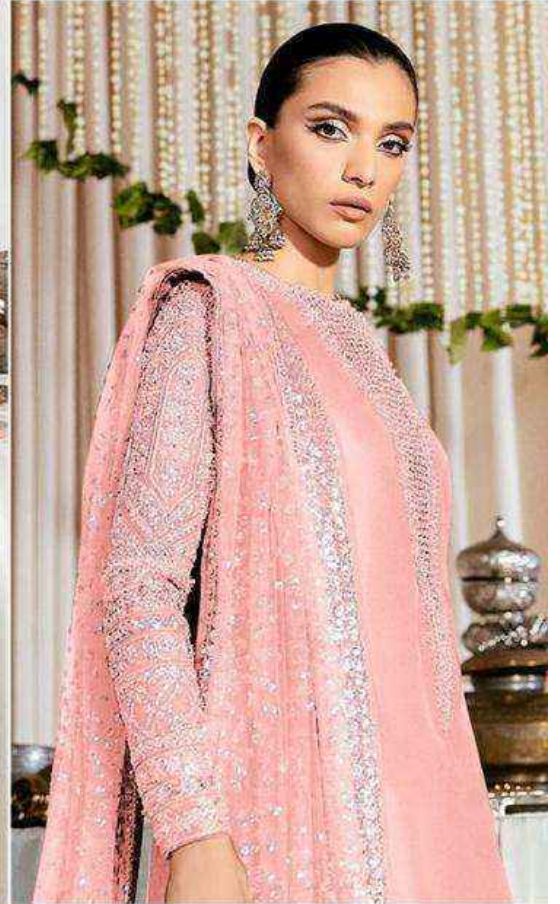

ALK[®]

AL KHUSHBU[®]

FIZA VOL-1

TOP
Fox Georgette
with Embroidery

BOTTOM-INNER
Dull santoon

DUPATTA
Fox Georgette
with Embroidery

FIZA VOL-1

ALK-4084-A

ALK-4084-B

ALK-4084-C

ALK
AL KHUSHBU
FIZA VOL-1

ALK D.No.4084

TOP
Fox Georgette
With Embroidery

BOTTOM OWNER
Dull santoon

DUPATTA
Fox Georgette
With Embroidery

ALK
AL KHUSHBU
FIZA VOL-
ALK D.No.4
TOP
Fox Georgett
with Embroid
BOTTOM-INSI
Dull lambou
DUPATTA
Fox Georgett
with Embroide

ALK[®]
AL KHUSHBU[®]

ALK D.No.4084-C

TOP

Fox Georgette
with Embroidery

BOTTOM-INNER

Dull santoon

DUPATTA

Butterfly Net With
Heavy Embroidery