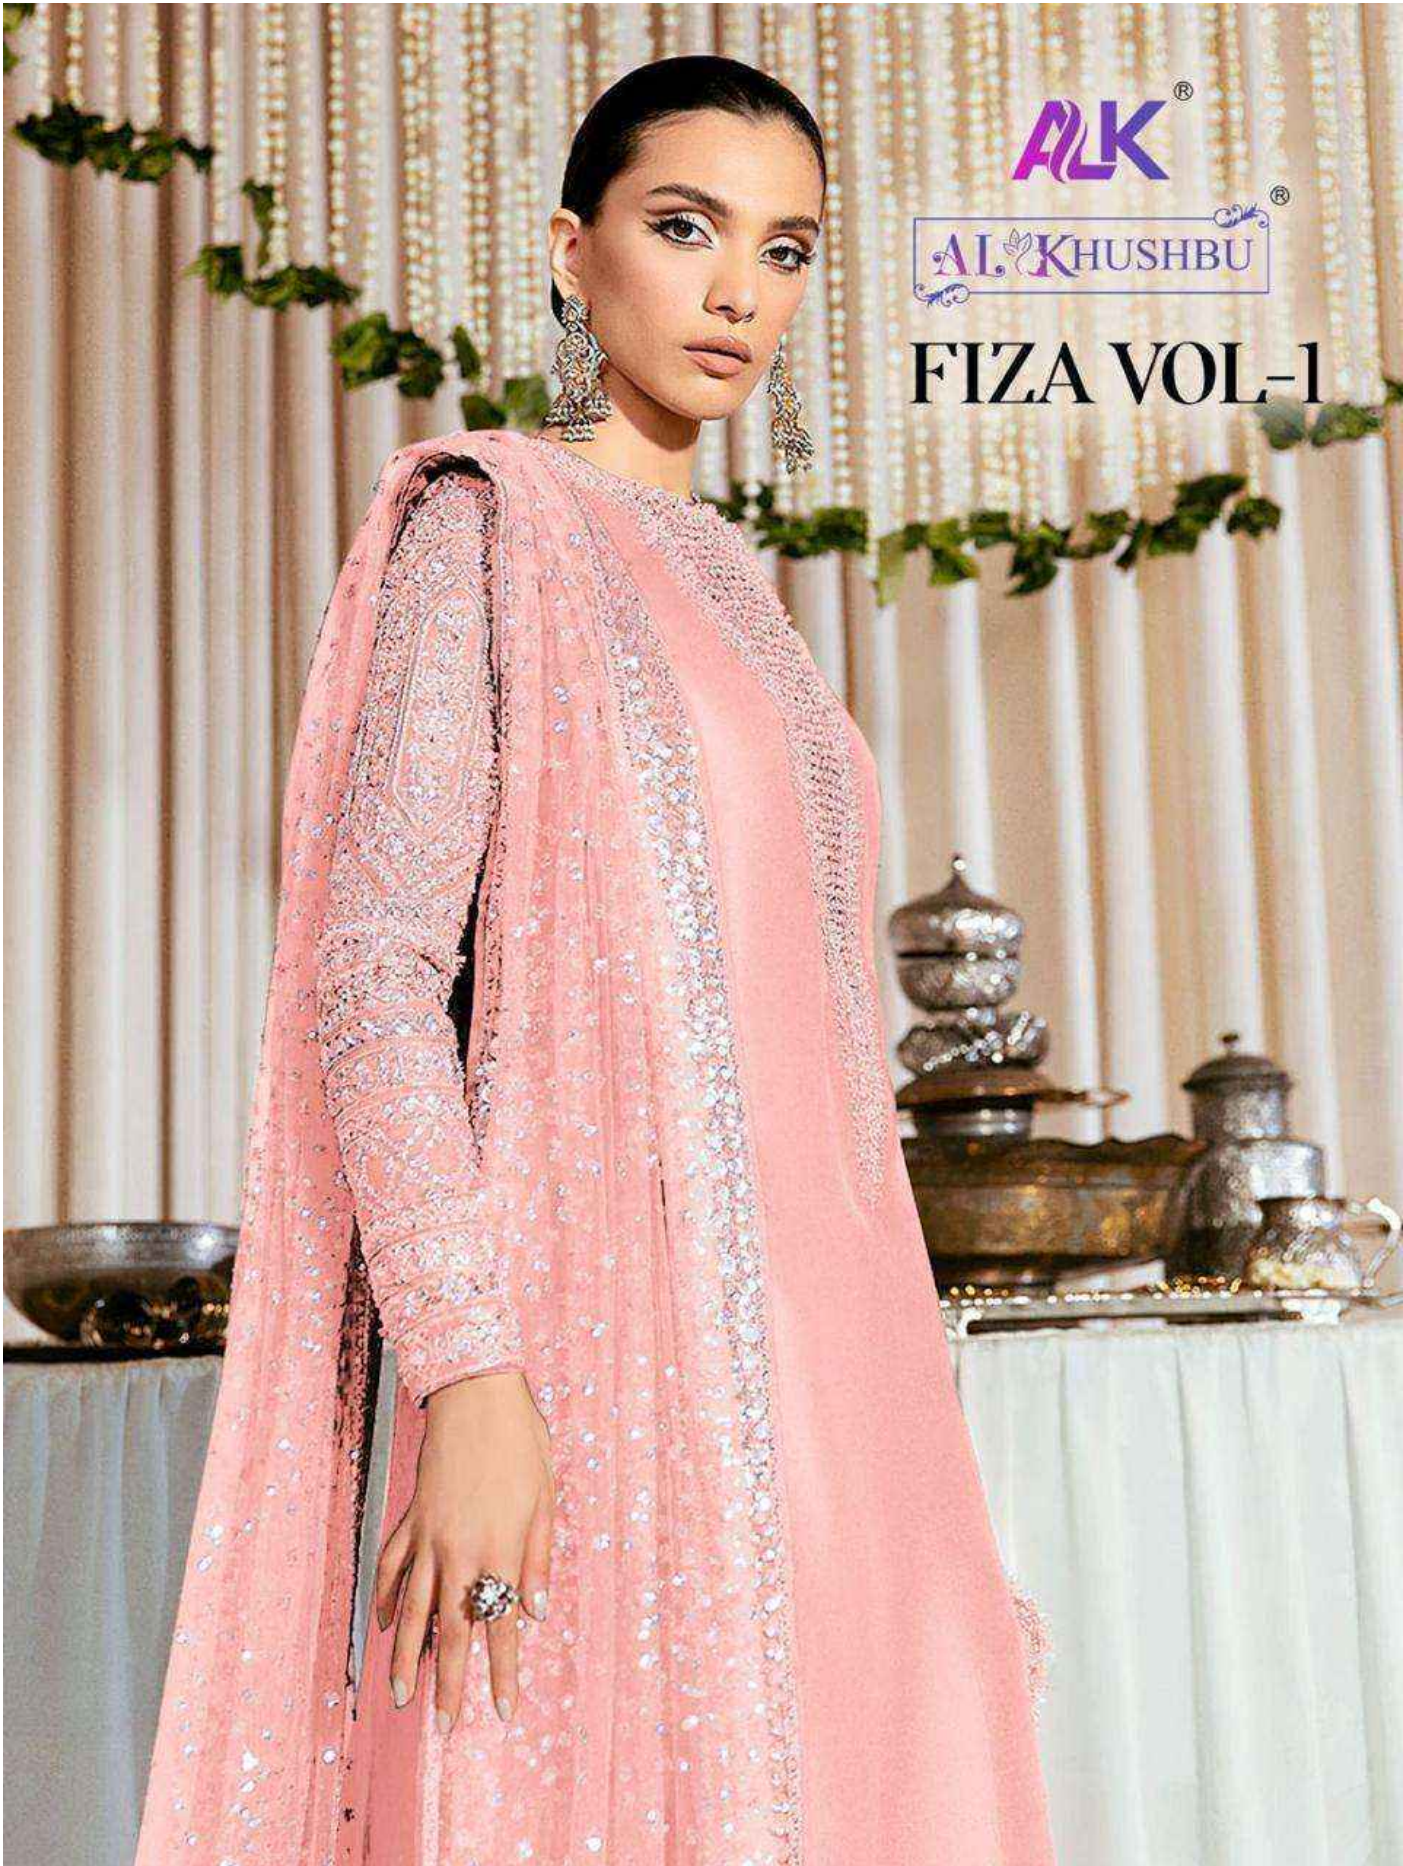

ALK[®]

AL KHUSHBU[®]

FIZA VOL-1

TOP
Fox Georgette
with Embroidery

BOTTOM-INNER
Dull santoon

DUPATTA
Fox Georgette
with Embroidery

FIZA VOL-1

ALK-4084-A

ALK-4084-B

ALK-4084-C

ALK
AL KHUSHBU
FIZA VOL-1

ALK D.No.4084

TOP
Fox Georgette
With Embroidery

BOTTOM OWNER
Dull santoon

DUPATTA
Fox Georgette
With Embroidery

ALK
AL KHUSHBU
FIZA VOL-1

ALK D.No.4084-B

TOP
Fox Georgette
with Embroidery

BOTTOM INNER
Dull satinon

DUPATTA
Fox Georgette
with Embroidery

ALK
AL KHUSHBU
FIZA VOL-

ALK D.No.4
TOP
Fox Georgette
with Embroid
BOTTOM-INK
Dull Kanboo
DUPATTA
Fox Georgette
with Embroid

ALK[®]
AL KHUSHBU[®]

ALK D.No.4084-C

TOP

Fox Georgette
with Embroidery

BOTTOM-INNER

Dull santoon

DUPATTA

Butterfly Net With
Heavy Embroidery