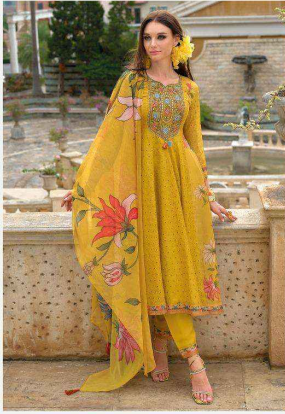

# Meraki '24

\* \* \* 42771

KAILEE™

INDIAN ETHNIC WEAR

✱ ✱ ✱  
42773

\* \* \* \* \*

42772

KAILEE  
*London*  
MULTI ETHNIC WEAR

\* \* \* \* \*

42774

KAILEE<sup>TM</sup>

*fashion*

COORDINATED EMBROIDERED WEAR

KAILEE

*fabrics*  
MODERN EMBROID CLOTH

42771