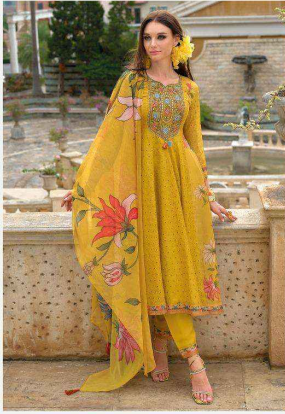

KAILEE™
fashion
INDIAN ETHNIC WEAR

Meraki '24

KAILEE™
fashion
INDIAN ETHNIC WEAR

Meraki '24

KAILEE™

INDIAN ETHNIC WEAR

✱ ✱ ✱
42773

* * * * *

42772

KAILEE
London
MULTI ETHNIC WEAR

* * * * *

42774

KAILEE[®]

fashion

MODERN EMBROID WEDD

KAILEE

fabrics
MODERN EMBROID CLOTH

42771

42772

42775

42773

42774

42776

Meraki '24