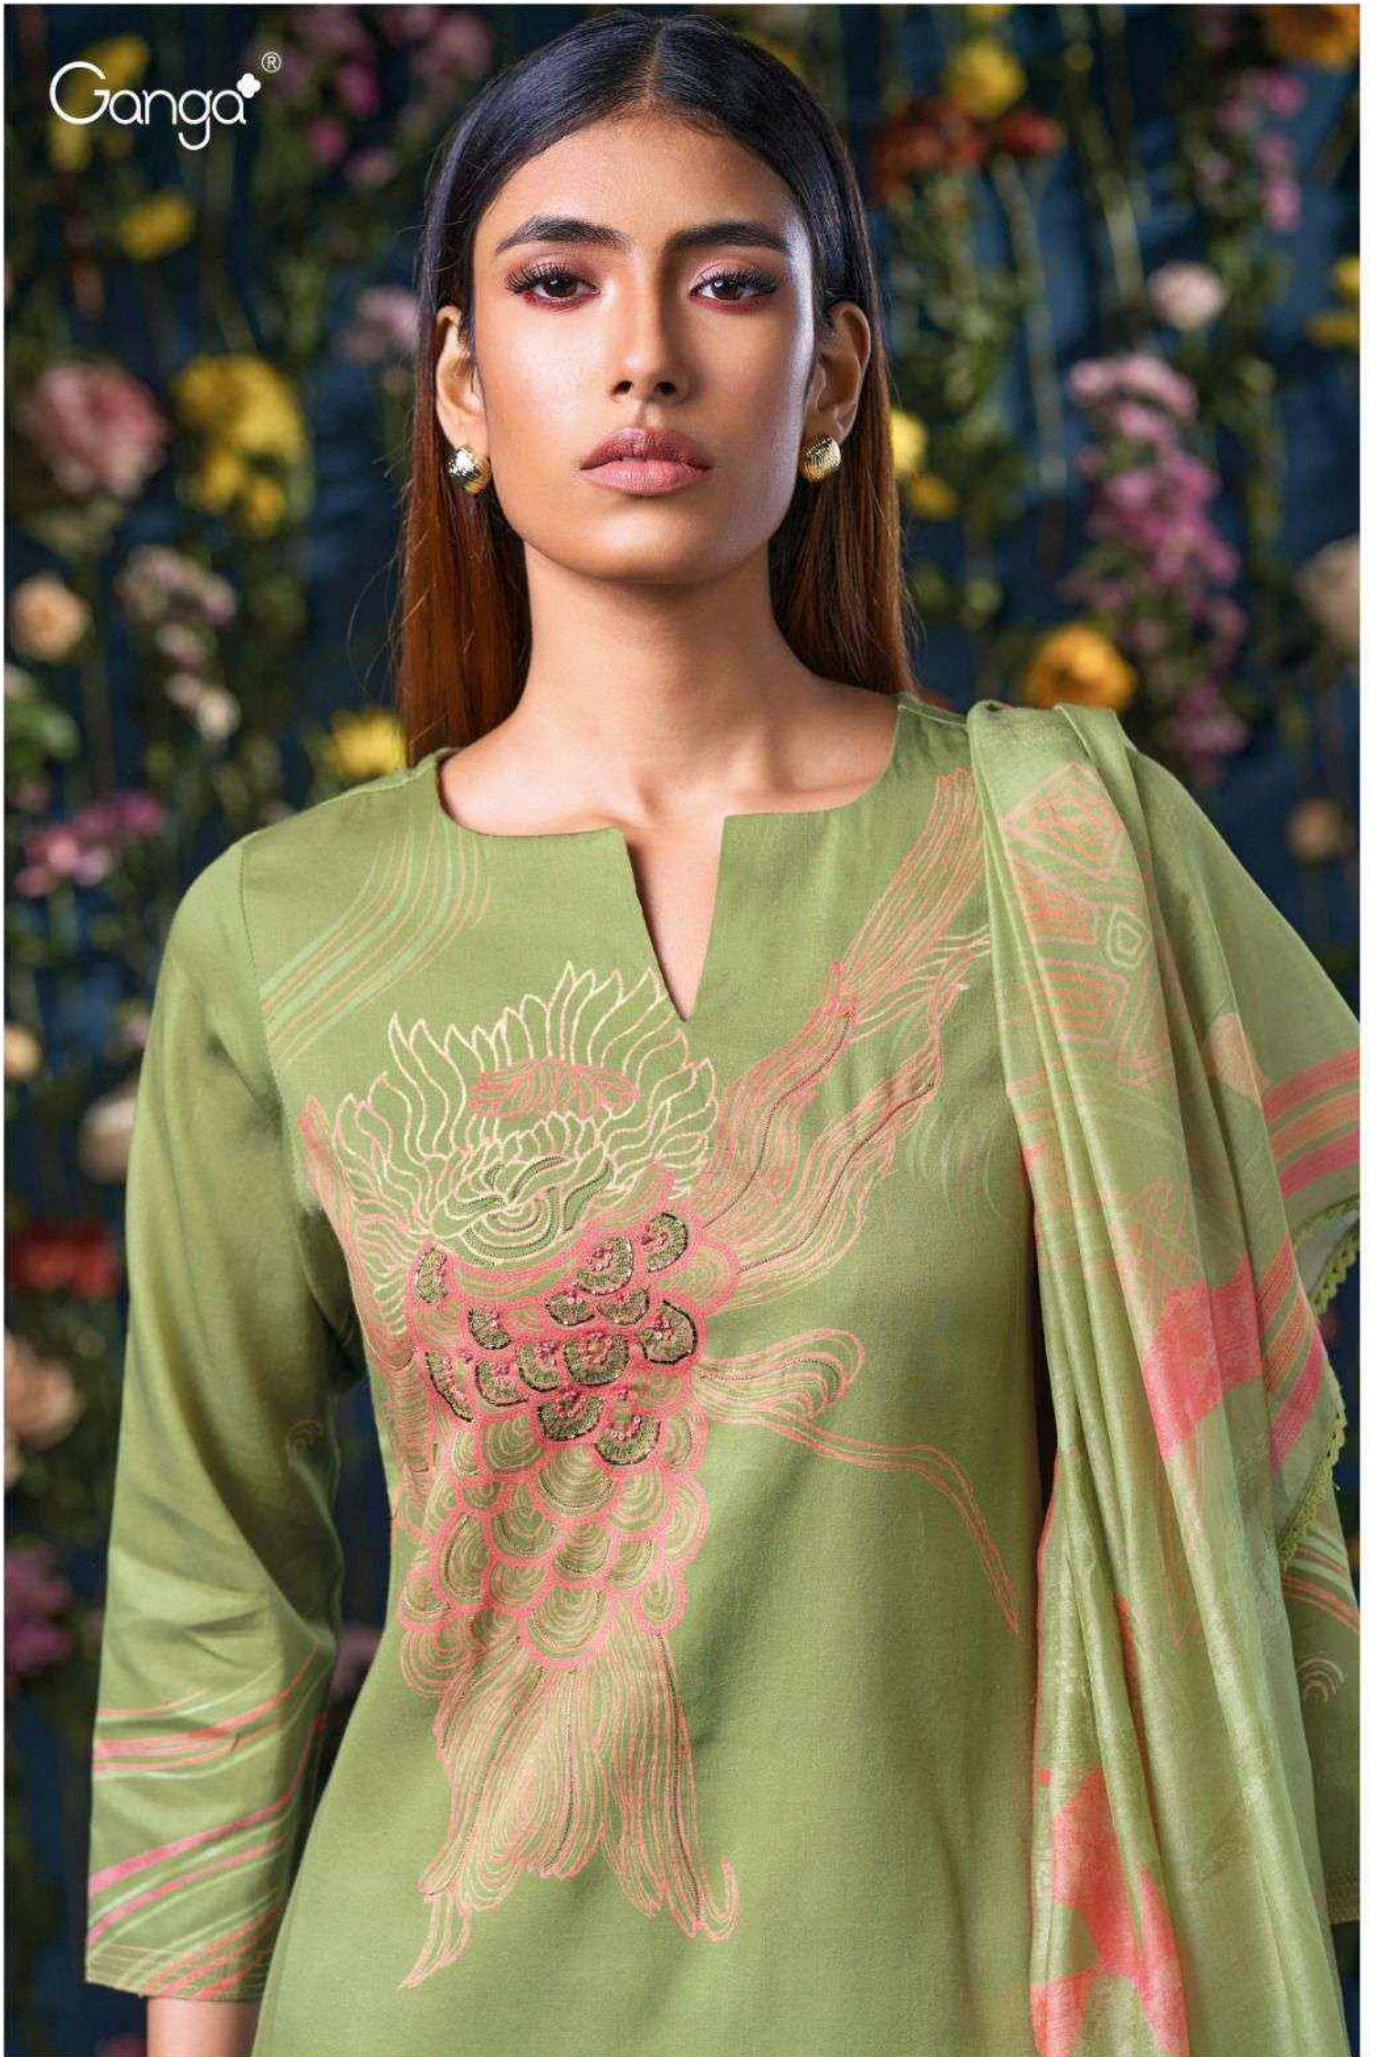

S3051-D

S3051-B

Ganga®

Ganga®

S3051-D

S3051-A

Ganga®

S3051-C

| | |
|-----------------|---|
| PRODUCT NAME | LINA |
| D.NO. | S3051 |
| DESCRIPTION | <p>TOP PREMIUM COTTON SATIN PRINTED WITH HAND EMBROIDERY, HAND WORK & SILK SOLID BORDER.</p> <p>BOTTOM PREMIUM COTTON SATIN SOLID COLOR.</p> <p>DUPATTA PREMIUM BEMBERG LAWN PRINTED WITH CROCHET LACE BORDER.</p> |
| HSN CODE | 520851 |
| WHOLESALE PRICE | 1760/- EACH+GST(EXTRA) |