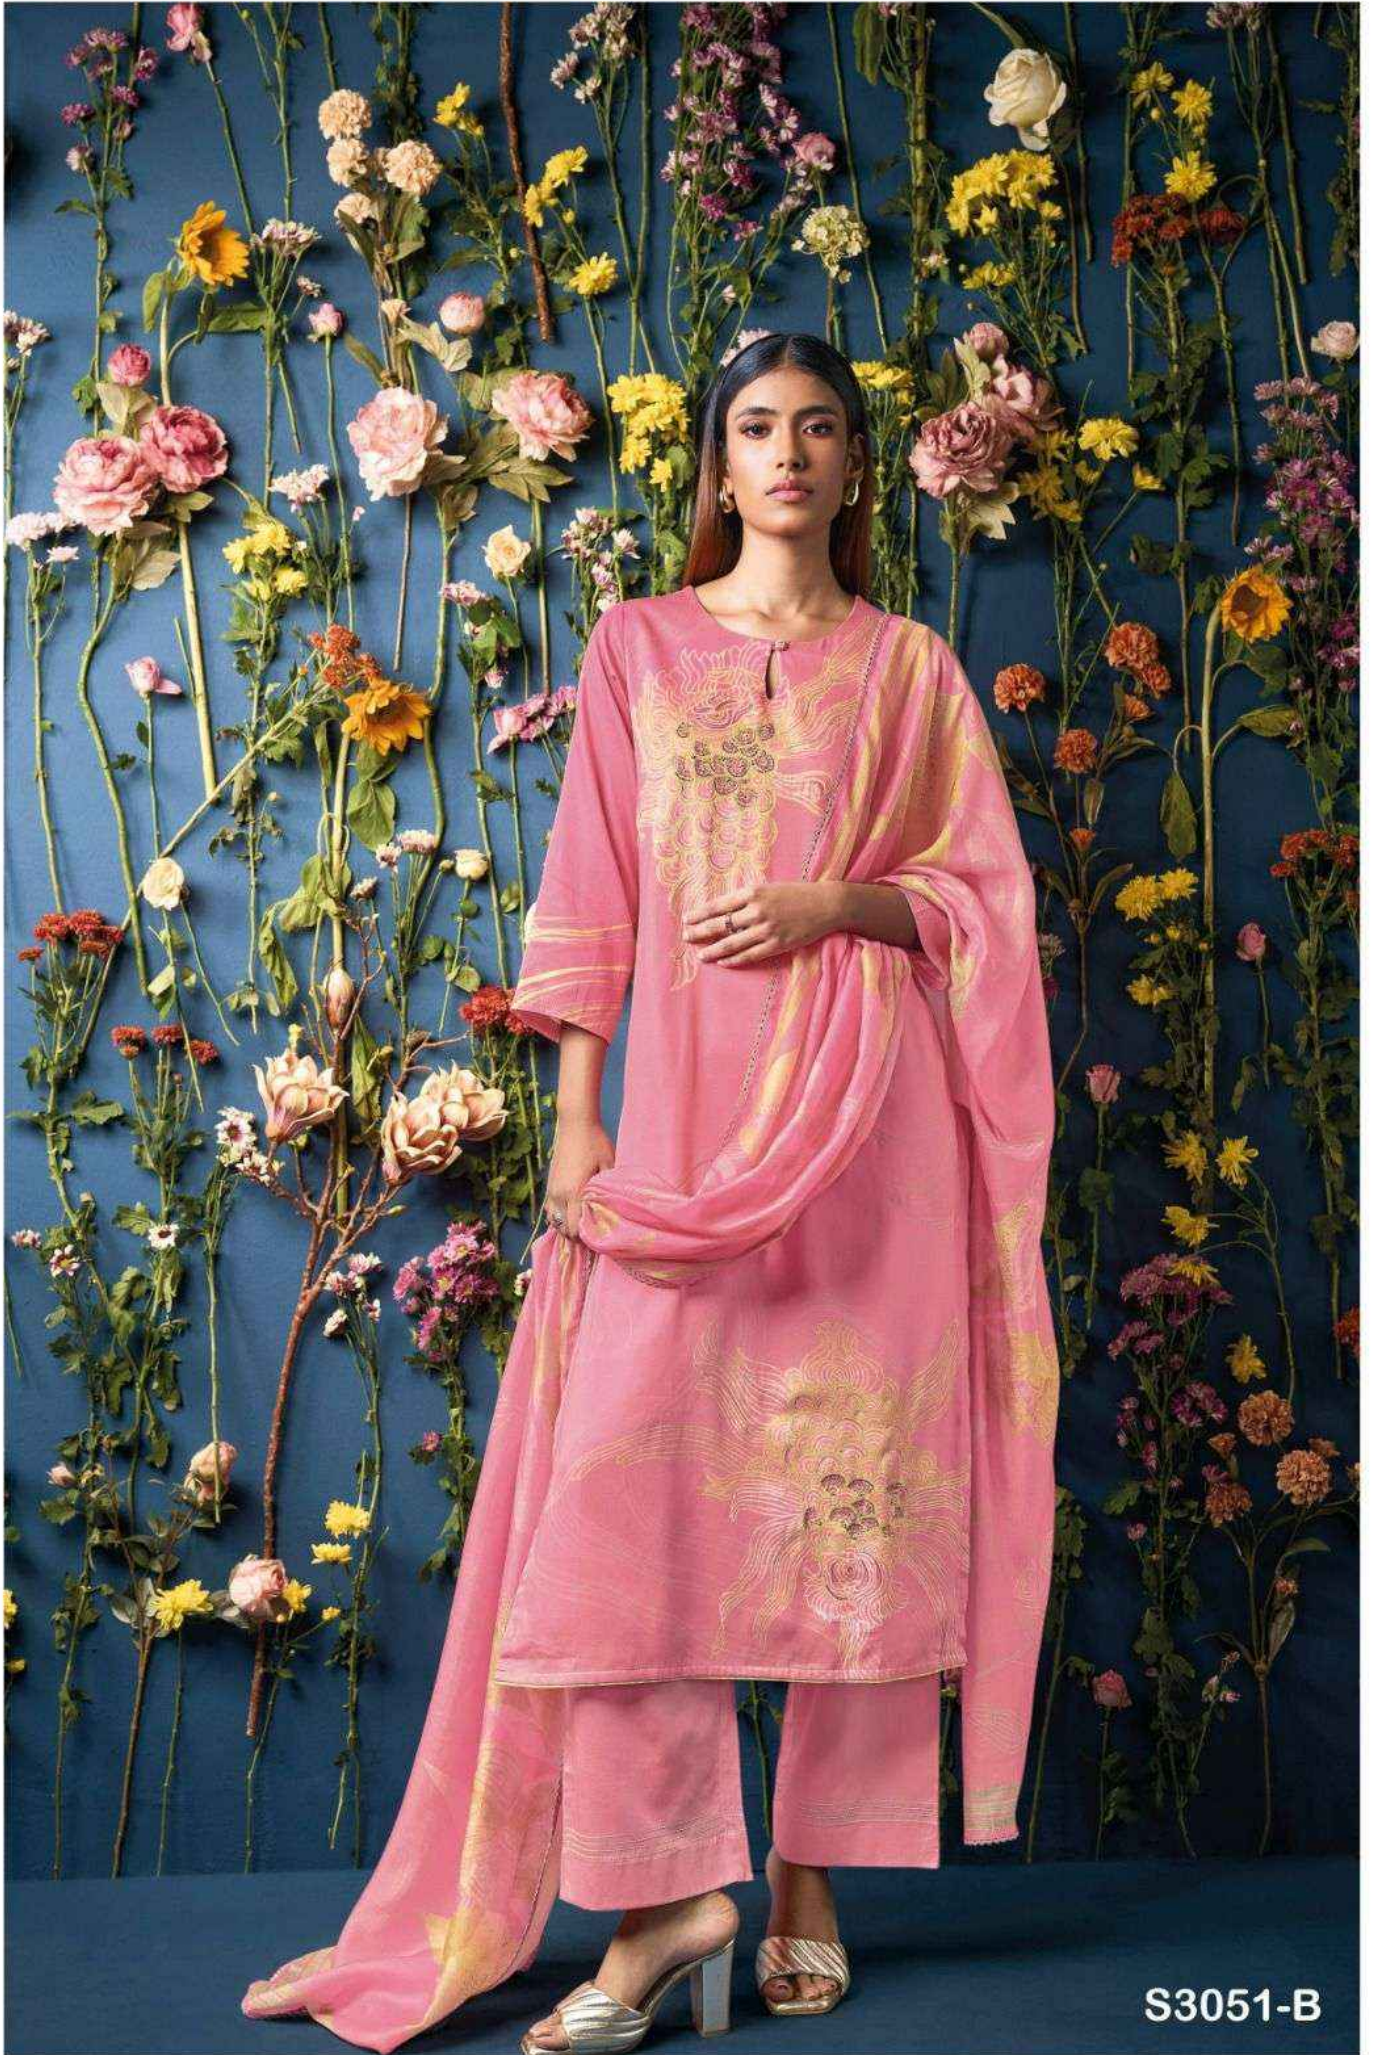

S3051-D

S3051-B

Ganga®

Ganga®

S3051-D

S3051-A

Ganga®

S3051-C

| | |
|-----------------|---|
| PRODUCT NAME | LINA |
| D.NO. | S3051 |
| DESCRIPTION | <p>TOP PREMIUM COTTON SATIN PRINTED WITH HAND EMBROIDERY, HAND WORK & SILK SOLID BORDER.</p> <p>BOTTOM PREMIUM COTTON SATIN SOLID COLOR.</p> <p>DUPATTA PREMIUM BEMBERG LAWN PRINTED WITH CROCHET LACE BORDER.</p> |
| HSN CODE | 520851 |
| WHOLESALE PRICE | 1760/- EACH+GST(EXTRA) |