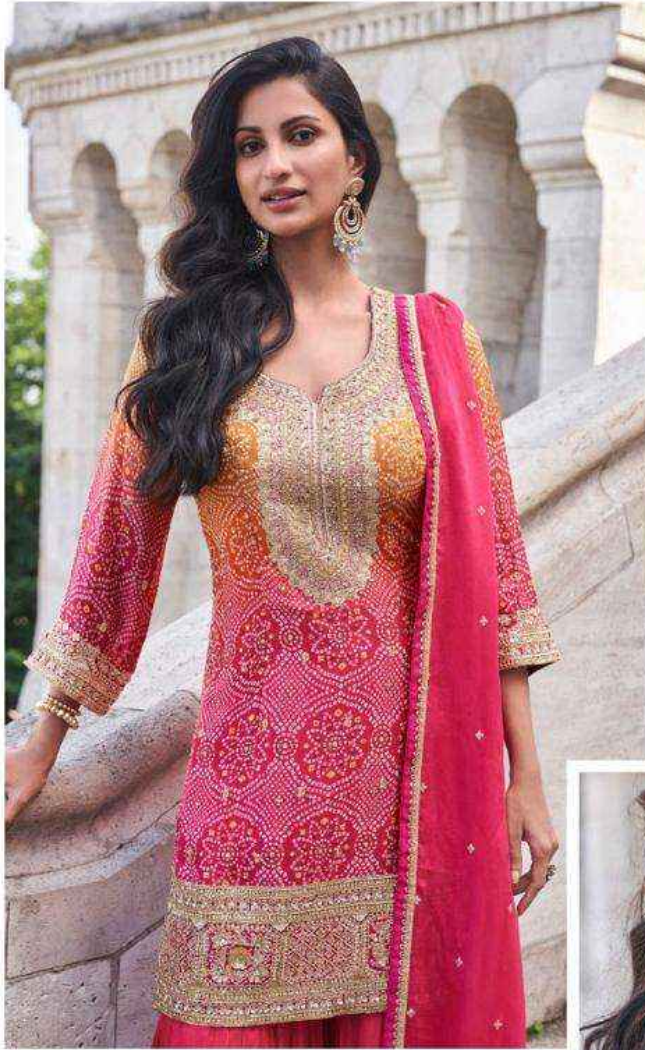

SAYURI®
— Designer

D No-5648 / / / /
Timeless Trends