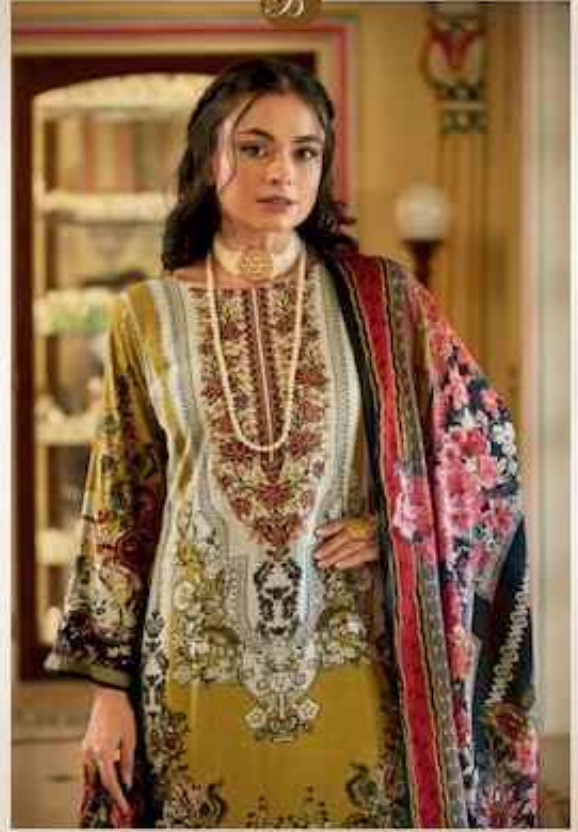

CREATIVE ELEGANCE

1992 0017

B