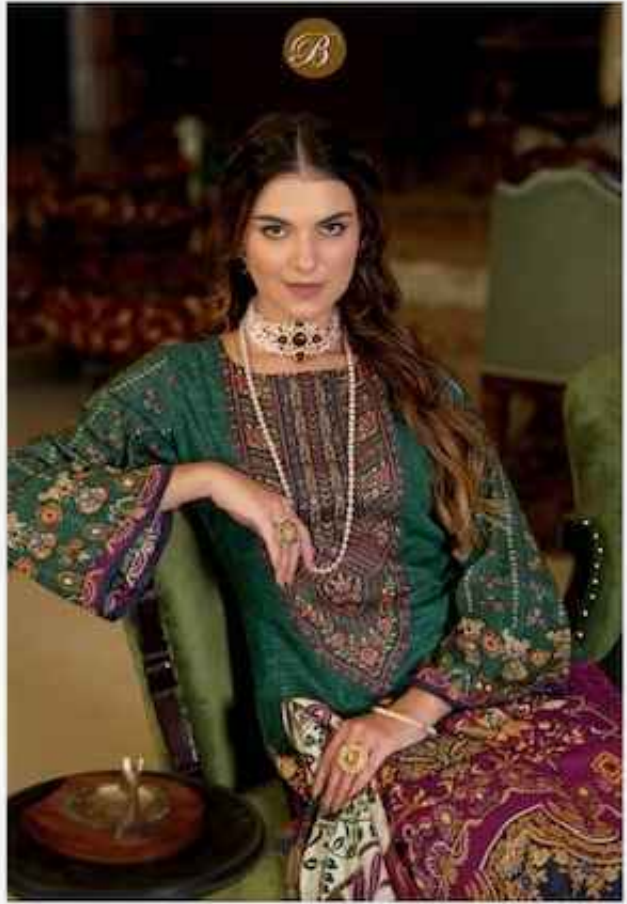

Belliza[®]
Designer Studio

DILSHAD

CLASSIC BEAUTY

0072-0006

B

SIMPLE & CLASSIC

Handmade embroidery, 100% cotton fabric

CREATIVE ELEGANCE