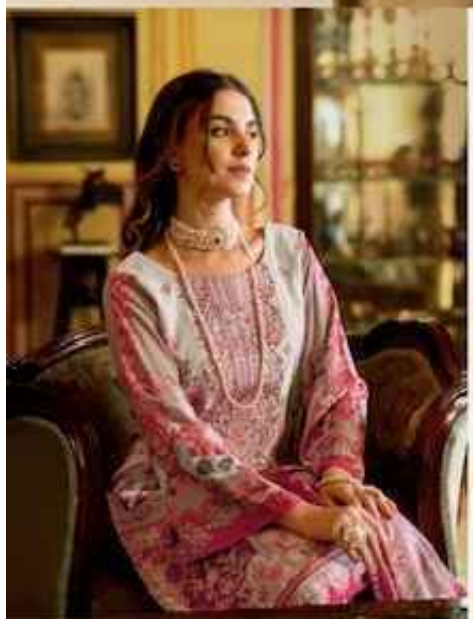

Belliza[®]
Designer Studio

DILSHAD

CLASSIC BEAUTY

0072-0006

B

SIMPLE & CLASSIC

Handmade embroidery, 100% cotton fabric

CREATIVE ELEGANCE