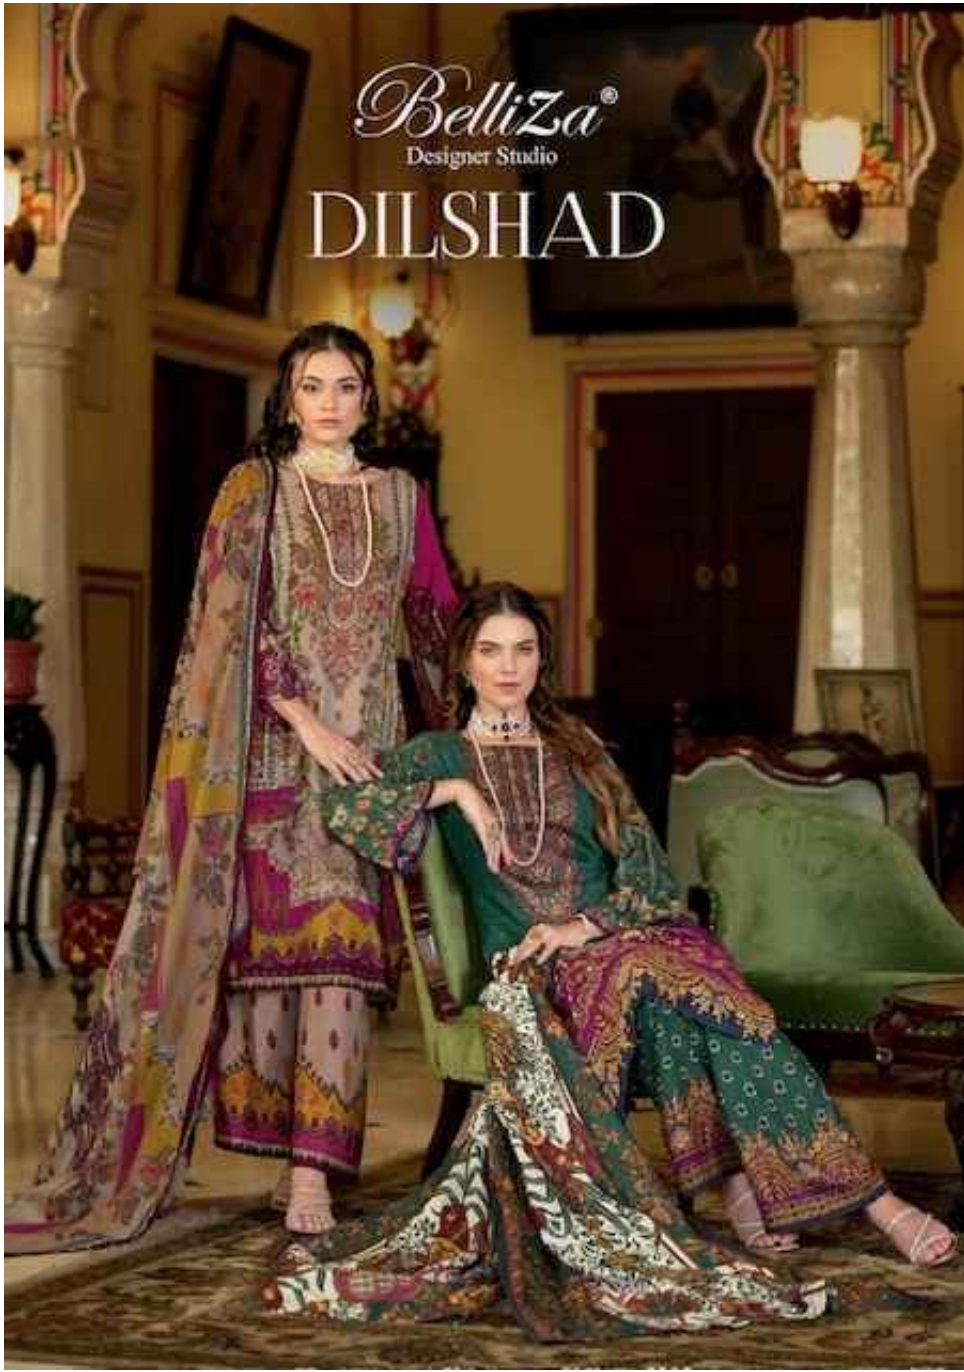

Belliza®
Designer Studio

DILSHAD