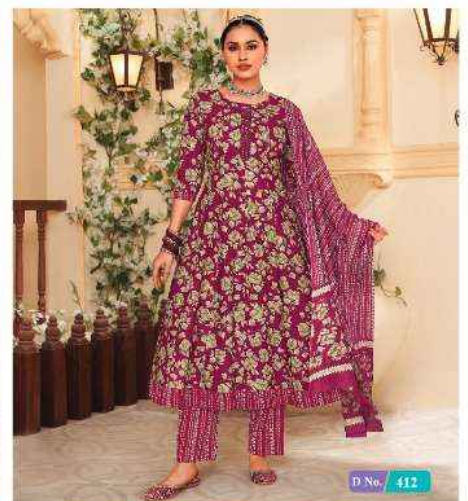

ANARKALI- 4

100 COTTON

MCM

Life
Style

ANARKALI- 4

100 COTTON

MCM

Life
Style