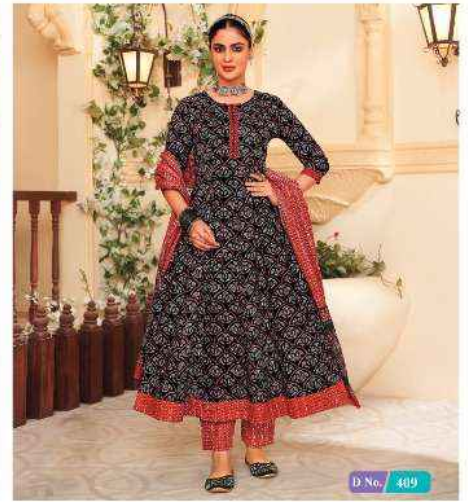

ANARKALI- 4

100 COTTON

MCM

Life
Style

ANARKALI- 4

100 COTTON

MCM

Life
Style