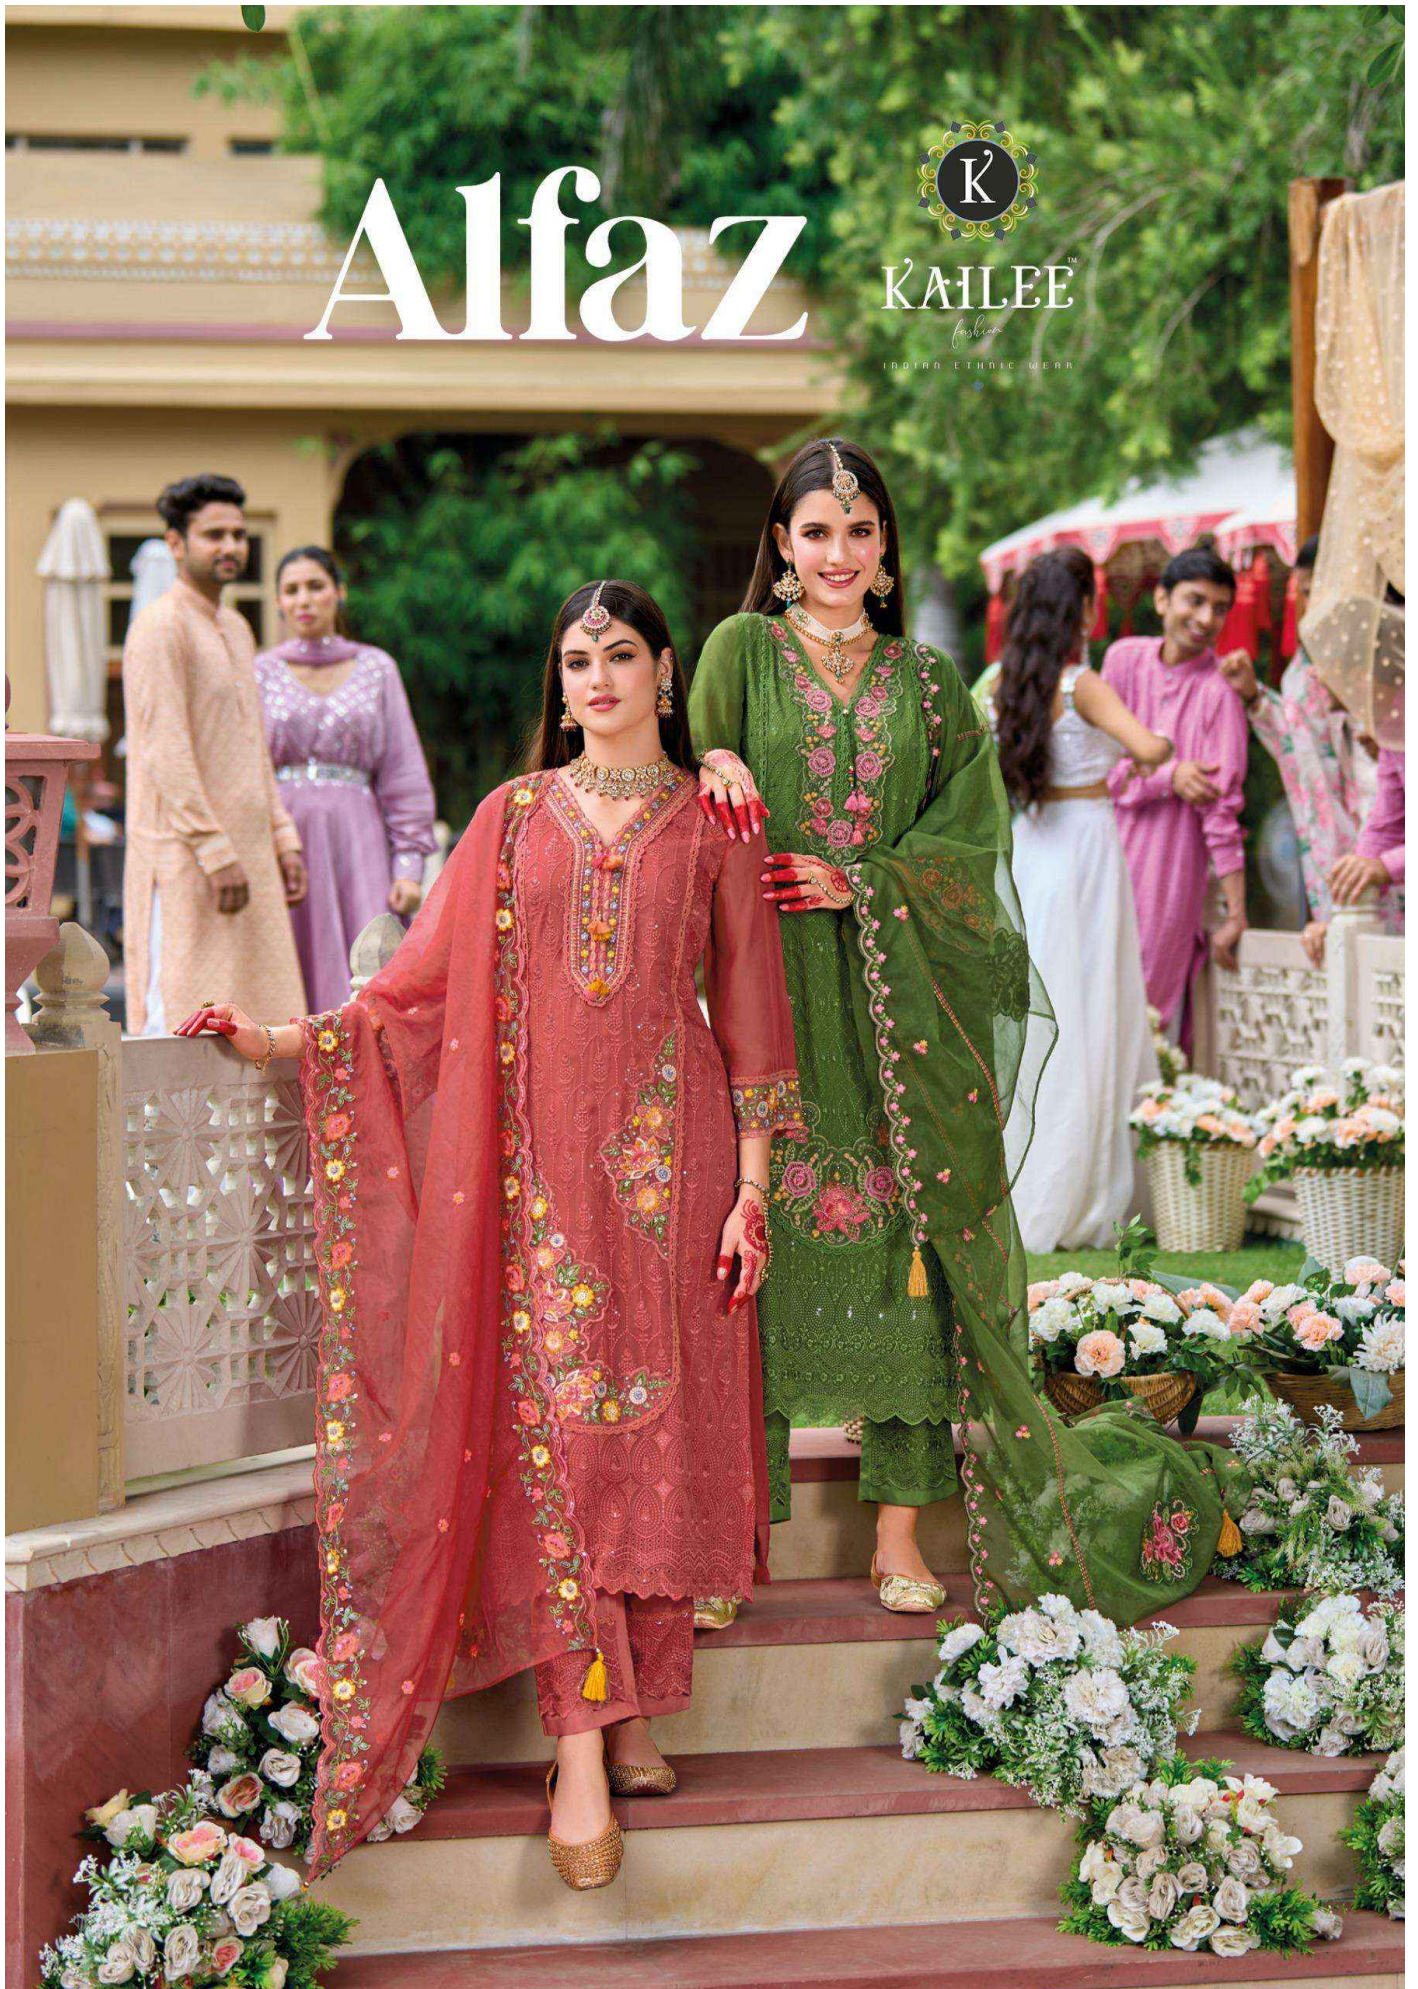

Alfaz

KAILEE™

fashion
INDIAN ETHNIC WEAR

Alfaz

KAILEE™
fashion
INDIAN ETHNIC WEAR

KAILEE™
fashion
INDIAN ETHNIC WEAR

KAILEE™
fashion
INDIAN ETHNIC WEAR

42802

**FIT
FASHION
GUIDE**

My style is not that big. I wear dresses, tight pants, and I wear diamonds

KAILEE

INDIAN ETHNIC WEAR

KAILEE™
fashion
INDIAN ETHNIC WEAR

KAILEE™

INDIAN CLASSIC WEAR

42801