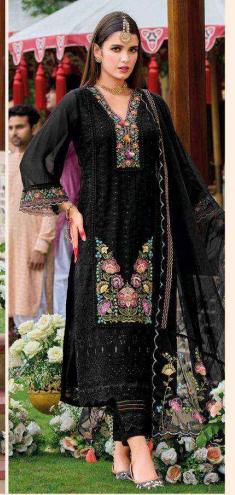

Alfaz

KAILEE™

fashion
INDIAN ETHNIC WEAR

Alfaz

KAILEE™
fashion
INDIAN ETHNIC WEAR

KAILEE™
fashion
INDIAN ETHNIC WEAR

KAILEE™
fashion
INDIAN ETHNIC WEAR

42802

**FIT
FASHION
GUIDE**

My style is not that big. I wear dresses, tight pants, and I wear diamonds

KAILEE

INDIAN ETHNIC WEAR

KAILEE™
fashion
INDIAN ETHNIC WEAR

KAILEE™

INDIAN CLASSIC WEAR

42801

42801

42802

42803

42804

42805

42806

Alfaz