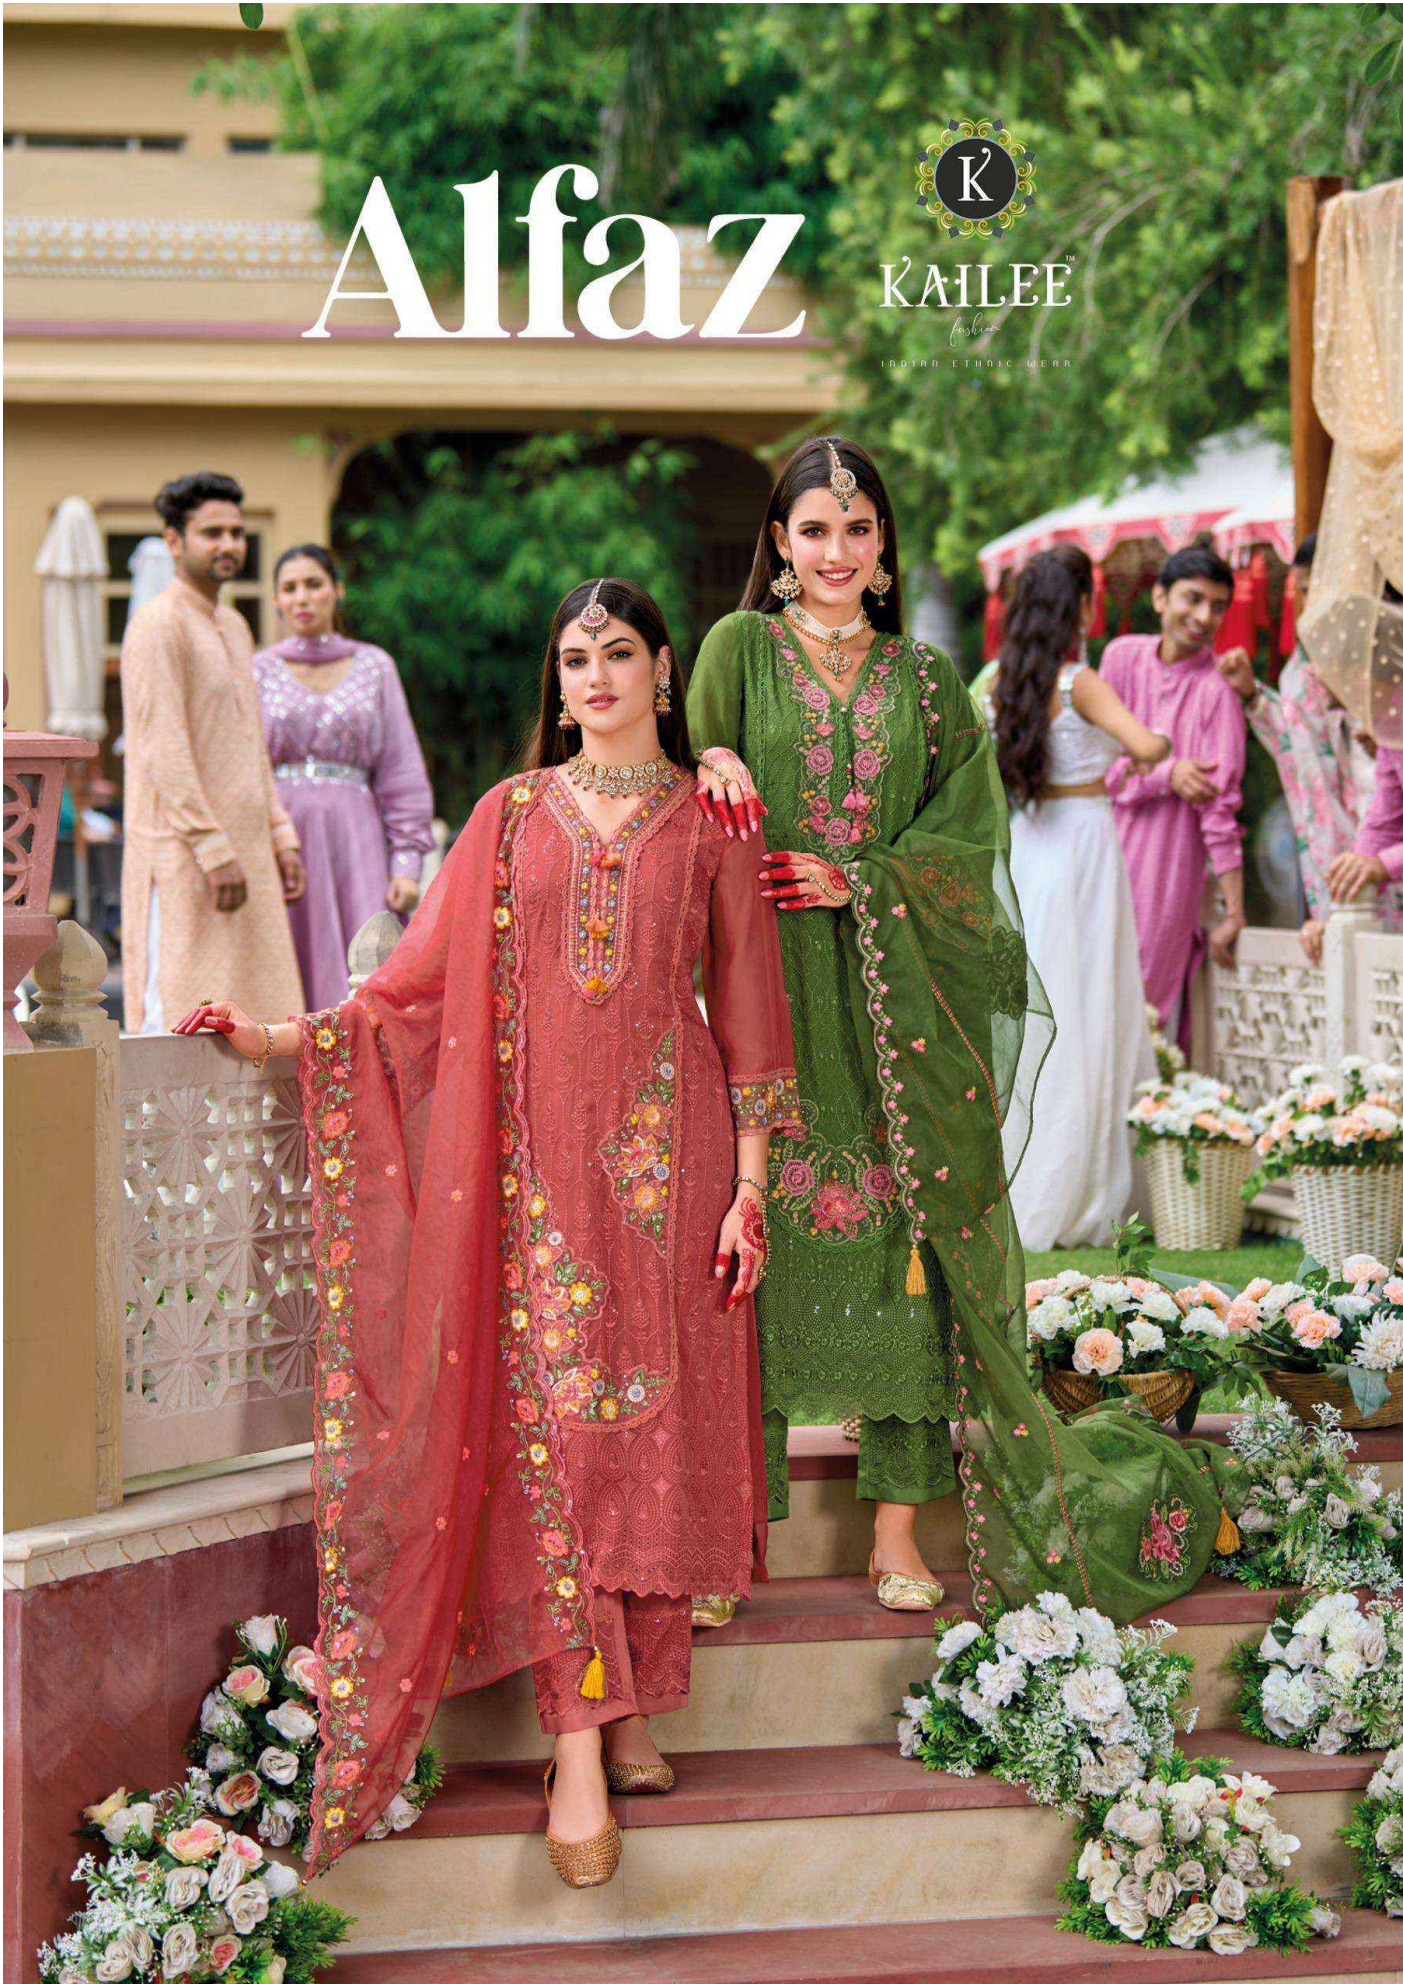

Alfaz

KAILEE™

fashion
INDIAN ETHNIC WEAR

Alfaz

KAILEE™
fashion
INDIAN ETHNIC WEAR

KAILEE™
fashion
INDIAN ETHNIC WEAR

KAILEE™
fashion
INDIAN ETHNIC WEAR

42802

**FIT
FASHION
GUIDE**

My style is not that big. I wear dresses, tight pants, and I wear diamonds

KAILEE

INDIAN ETHNIC WEAR

KAILEE™
fashion
INDIAN ETHNIC WEAR

KAILEE™

INDIAN CLASSIC WEAR

42801