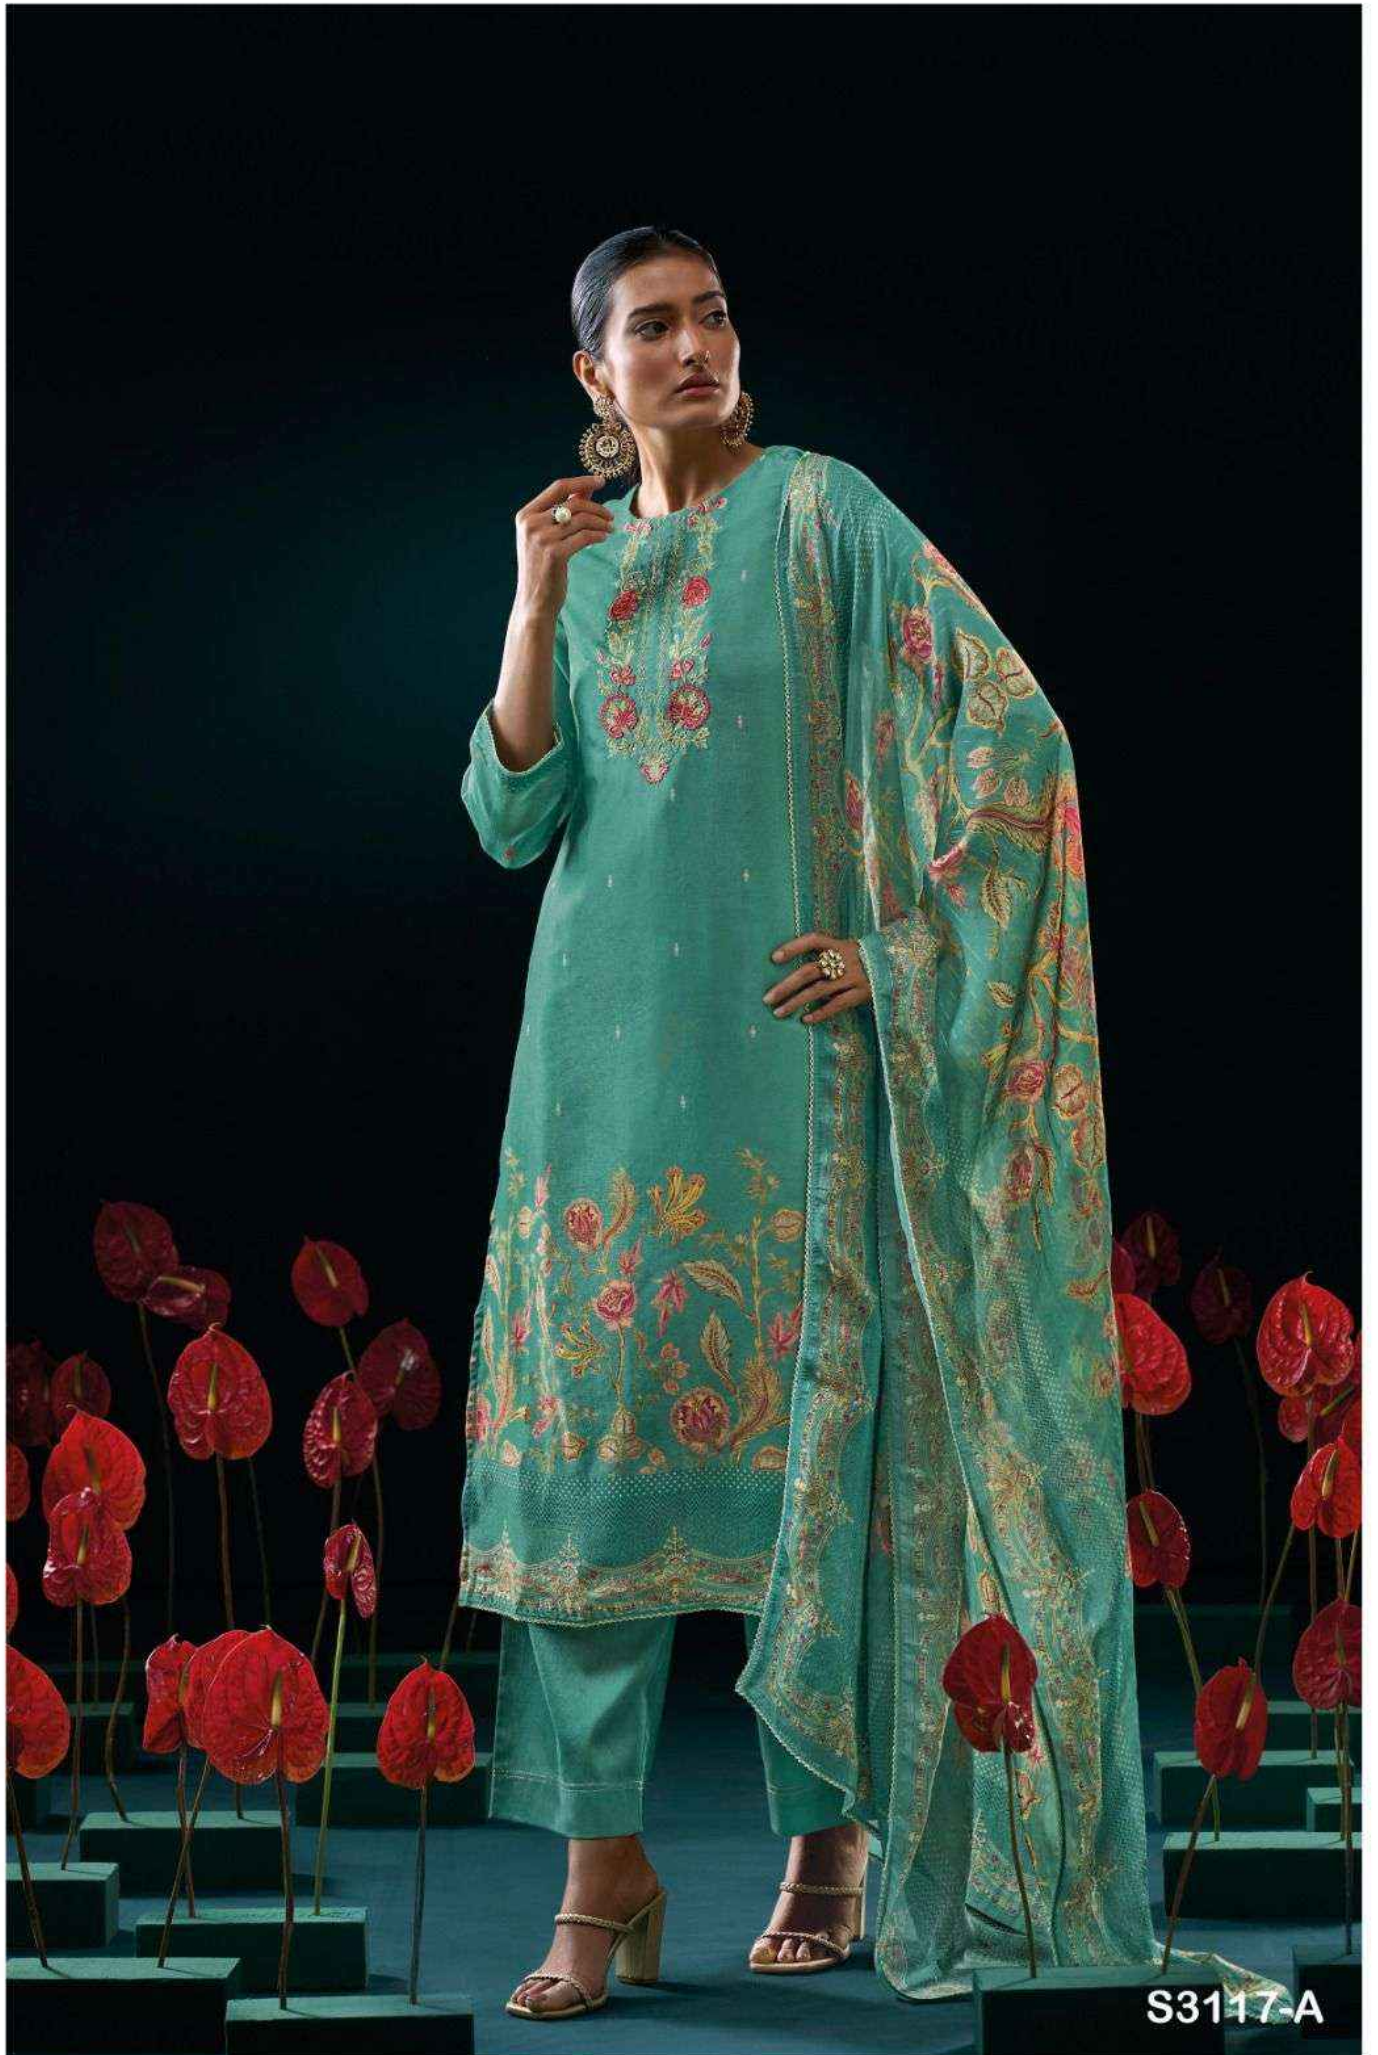

Ganga®

| | |
|-----------------|--|
| PRODUCT NAME | <i>FRAIDE</i> |
| D.NO. | S3117 |
| DESCRIPTION | <p>TOP PREMIUM PURE BEMBERG GADWAL SILK JACQUARD PRINTED WITH EMBROIDERY & JARI CROCHET LACE.</p> <p>BOTTOM PREMIUM VISCOSE SILK SOLID COLOR.</p> <p>DUPATTA PREMIUM PURE ORGANZA SILK JACQUARD PRINTED WITH JARI CROCHET LACE.</p> |
| HSN CODE | 540834 |
| WHOLESALE PRICE | 2295/- EACH+GST(EXTRA) |