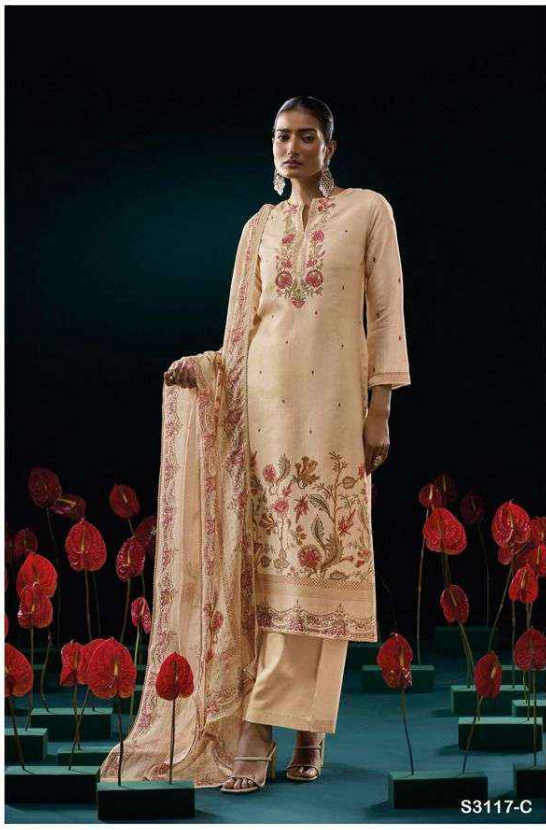

Ganga®

| | |
|-----------------|--|
| PRODUCT NAME | <i>FRAIDE</i> |
| D.NO. | S3117 |
| DESCRIPTION | <p>TOP PREMIUM PURE BEMBERG GADWAL SILK JACQUARD PRINTED WITH EMBROIDERY & JARI CROCHET LACE.</p> <p>BOTTOM PREMIUM VISCOSE SILK SOLID COLOR.</p> <p>DUPATTA PREMIUM PURE ORGANZA SILK JACQUARD PRINTED WITH JARI CROCHET LACE.</p> |
| HSN CODE | 540834 |
| WHOLESALE PRICE | 2295/- EACH+GST(EXTRA) |

S3117-A

S3117-B

S3117-D

Ganga®

S3117-C

Ganga®
Fraide
S3117

Ganga®

Ganga®