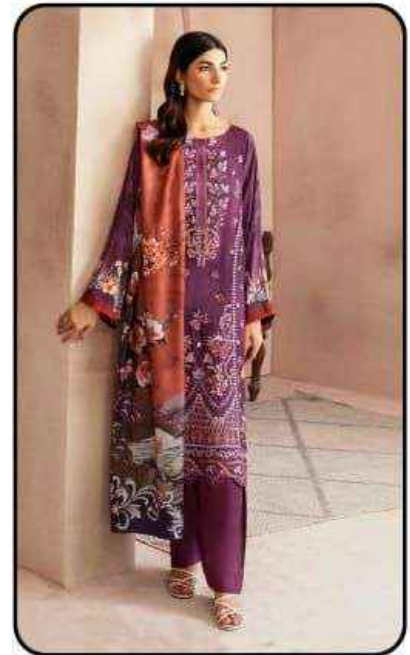

4001

4002

4003

4004

4005

4006

TOP

Pure Lawn Cotton - (2.40 MTR APX.)

4002

4003

4004

4005

4006

TOP

Pure Lawn Cotton - (2.40 MTR APX.)

DUPATTA

Mal-Mal Cotton - (2.25 MTR APX.)

BOTTOM

Pure Lawn Cotton - (2.00 MTR APX.)

Madhav[®]
Fashion

AL-ZOHAI^{VOL-04}
EXCLUSIVE LAWN COLLECTION

Madhav[®]
Fashion

AL-ZOHAIB
EXCLUSIVE LAWN COLLECTION

Style
4001