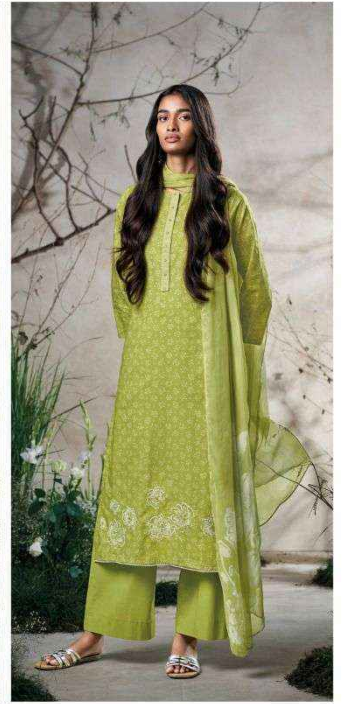

S3164-A

S3164-A

S3164-B

S3164-D

S3164-C

S3164-A

S3164-B

S3164-C

S3164-D

Ganga®  
Arisha  
S3164- A/B/C/D

PRODUCT NAME	<b>ARISHA</b>
D.NO.	S3164
DESCRIPTION	<b>TOP</b> PREMIUM COTTON PRINTED WITH EMBROIDERY, EMBROIDERY LACE FOR NECK WITH CROCHET LACE. <b>BOTTOM</b> PREMIUM COTTON SOLID COLOR. <b>DUPATTA</b> PREMIUM PURE CHIFFON PRINTED.
HSN CODE	<b>520851</b>
WHOLESALE PRICE	<b>1350/- EACH+GST(EXTRA)</b>