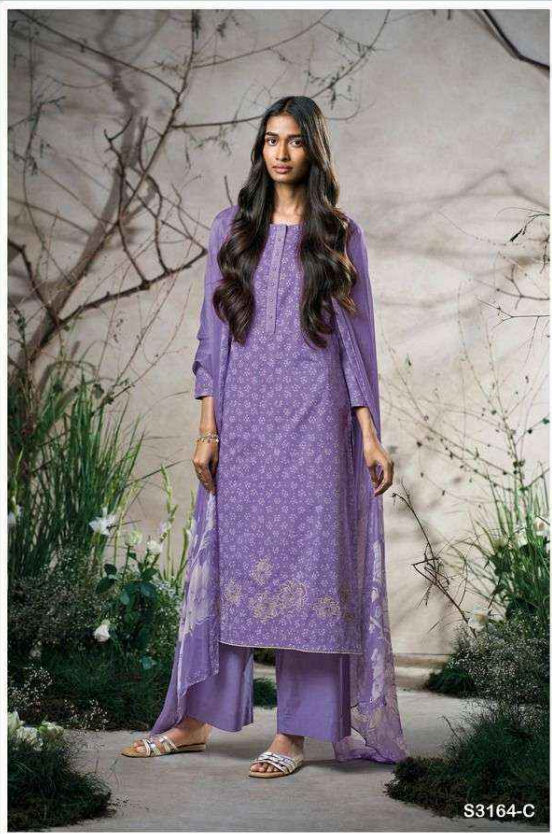

S3164-A

S3164-A

S3164-B

S3164-D

S3164-C

S3164-A

S3164-B

S3164-C

S3164-D

Ganga®
Arisha
S3164- A/B/C/D

PRODUCT NAME	ARISHA
D.NO.	S3164
DESCRIPTION	TOP PREMIUM COTTON PRINTED WITH EMBROIDERY, EMBROIDERY LACE FOR NECK WITH CROCHET LACE. BOTTOM PREMIUM COTTON SOLID COLOR. DUPATTA PREMIUM PURE CHIFFON PRINTED.
HSN CODE	520851
WHOLESALE PRICE	1350/- EACH+GST(EXTRA)