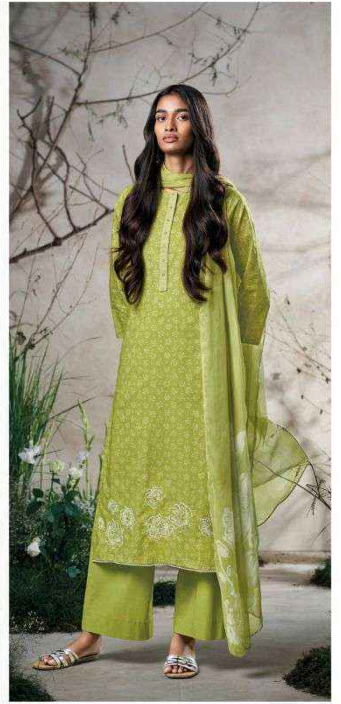

S3164-A

S3164-A

S3164-B

S3164-D

S3164-C

S3164-A

S3164-B

S3164-C

S3164-D

Ganga®
Arisha
S3164- A/B/C/D

PRODUCT NAME	ARISHA
D.NO.	S3164
DESCRIPTION	TOP PREMIUM COTTON PRINTED WITH EMBROIDERY, EMBROIDERY LACE FOR NECK WITH CROCHET LACE. BOTTOM PREMIUM COTTON SOLID COLOR. DUPATTA PREMIUM PURE CHIFFON PRINTED.
HSN CODE	520851
WHOLESALE PRICE	1350/- EACH+GST(EXTRA)