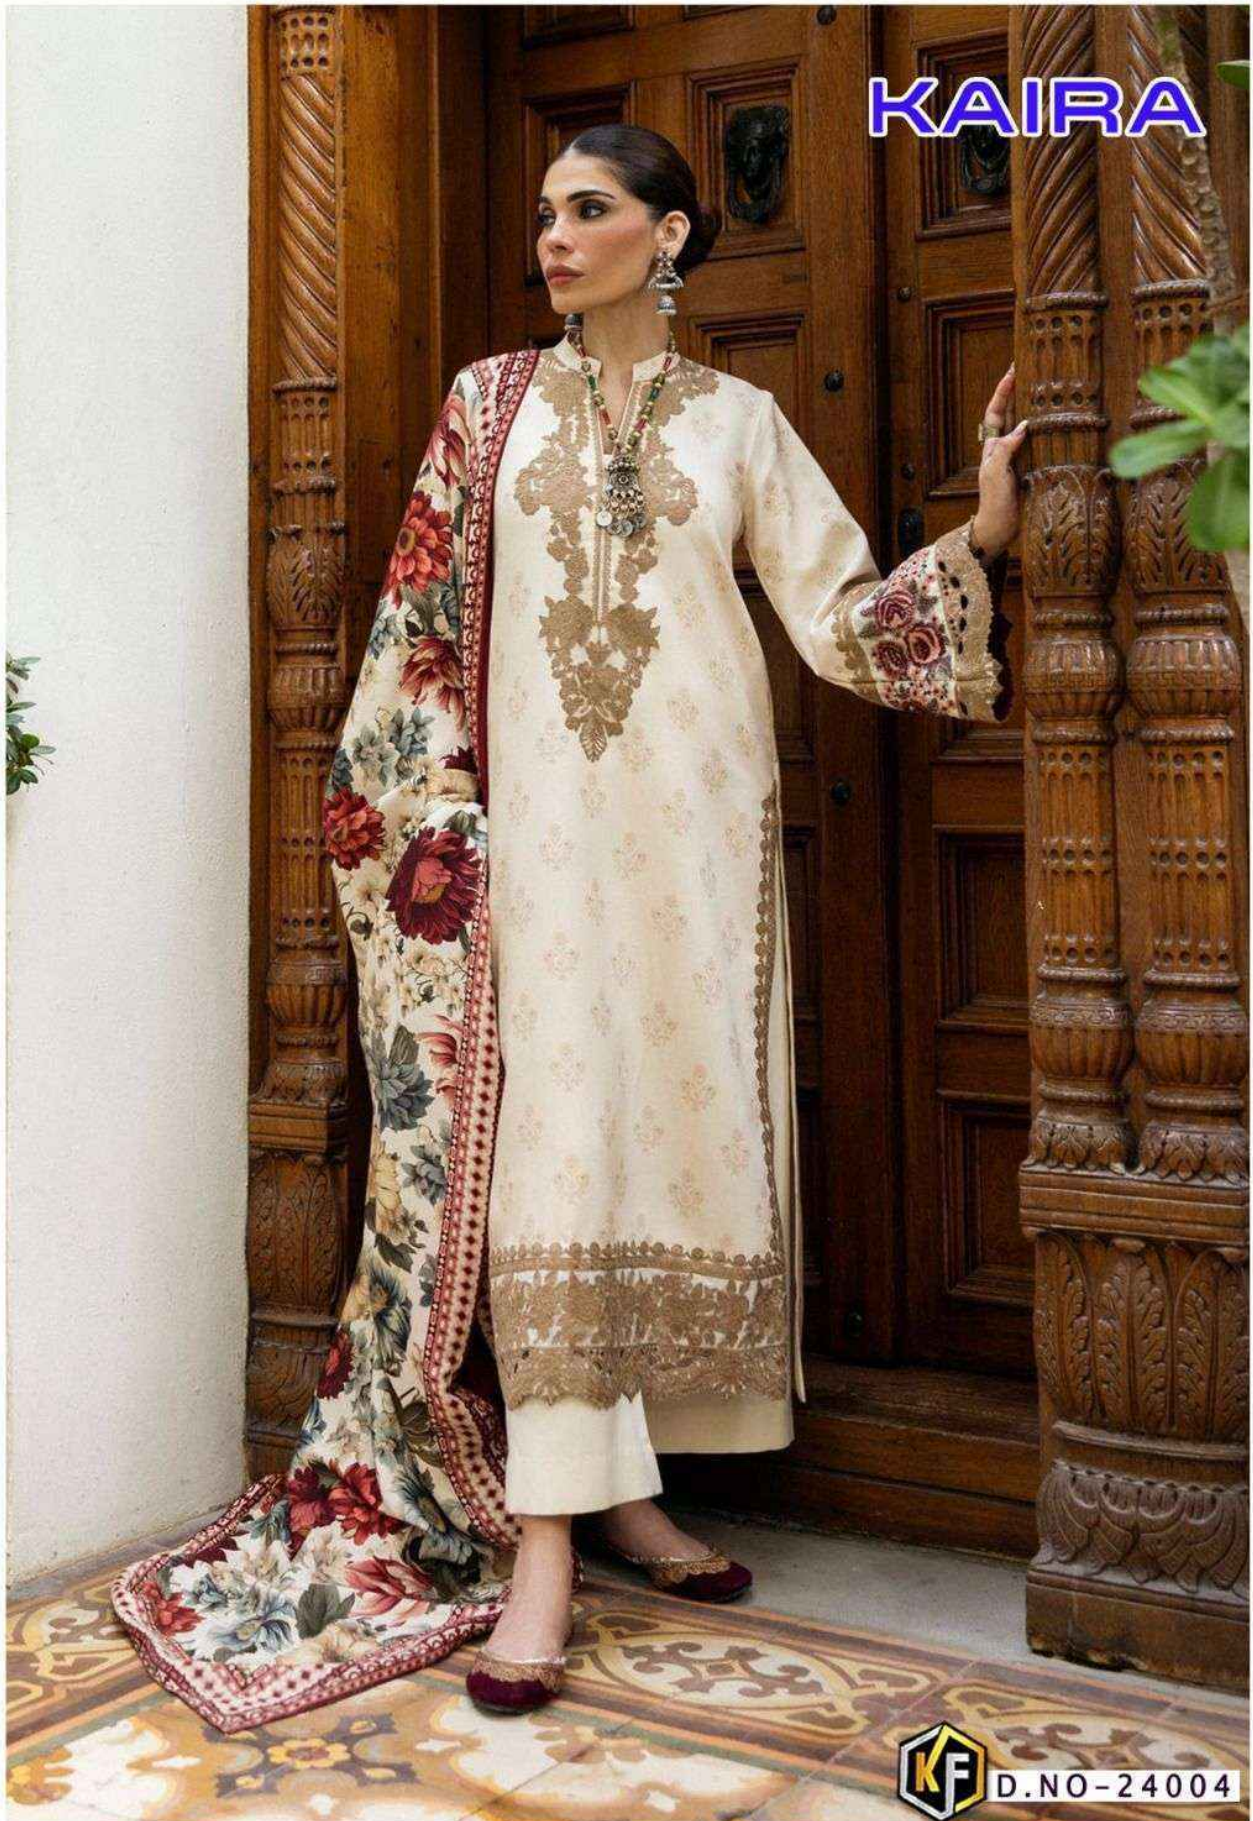

KAIRA

D.NO-24004