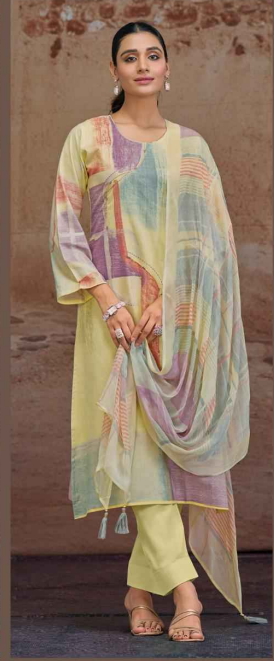

KILORY
T r e n d s

RUWAA

PURE DUPATTA

KILORY
T r e n d s

RUWAA

PURE DUPATTA

TOP

PURE LWAN COTTON BRUSH PRINTING WITH
FANCY HANDWORK

DUPATTA

PURE BEMBER GERMAN CHIFFON DIGITAL PRINTING

BOTTOM

PURE COTTON DYED

DESIGN : 4

RATE : 1099/-

TOTAL : 4396/- +GST

KILORY
T r e n d s
RUWAA
PURE DUPATTA

1332

KILORY
Trends

RUWAA

PURE DUPATTA

KILORY
T r e n d s
RUWAA
PURE DUPATTA

1333

1331

1332

1333

1334

KILORY
Trends

RUWAA
PURE DUPATTA

KILORY
T r e n d s
RUWAA
PURE DUPATTA

1331

KILORY
Trends
1332

KILORY
T r e n d s
RUWAA
PURE DUPATTA