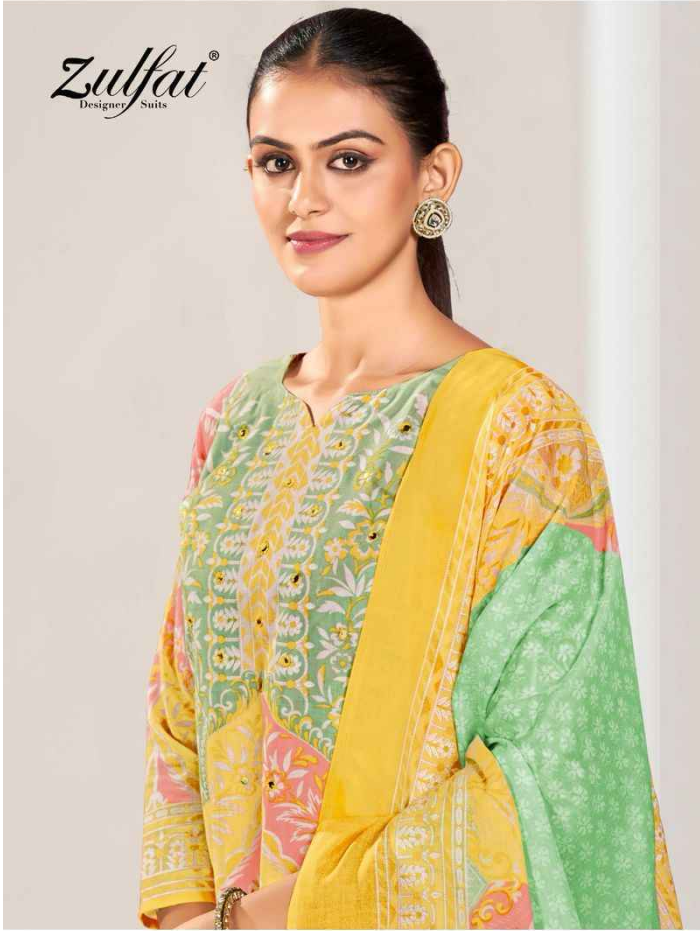

629-001

629-002

629-003

629-004

629-005

629-006

Zulfat[®]
Designer Suits

SUMMER SHINE

Zulfat®
Designer Suits

GLAMOR TOUCH

SHADES OF LIGHTER YELLOW OPTIMISTIC COLOR TO YOUR DRESS GIVE A GLAMOROUS TOUCH TO YOUR PERSONALITY WITH A BLEND OF CHARACTERS.

629-005

Zulfat®
Designer Suits

629-003

Zulfat®
Designer Suits