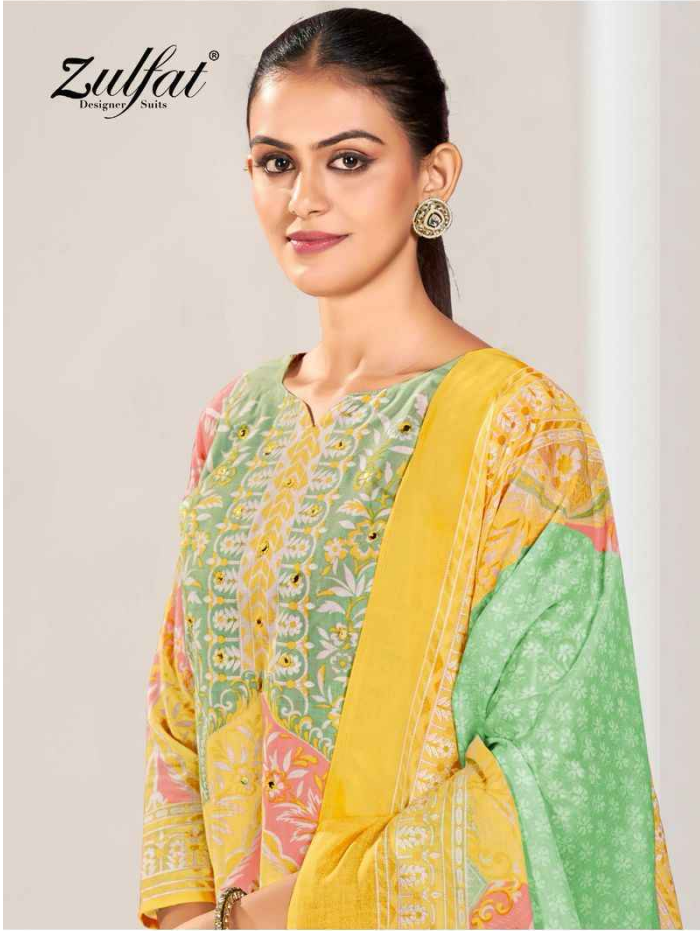

629-001

629-002

629-003

629-004

629-005

629-006

Zulfat[®]
Designer Suits

SUMMER SHINE

Zulfat®
Designer Suits

GLAMOR TOUCH

SHADES OF LIGHTER YELLOW OFFERS COLOR TO YOUR DRESS AND A GLAMOROUS TOUCH TO YOUR PERSONALITY WITH A BLEND OF CHARACTERS.

Zulfat®
Designer Suits

629-003

Zulfat®
Designer Suits