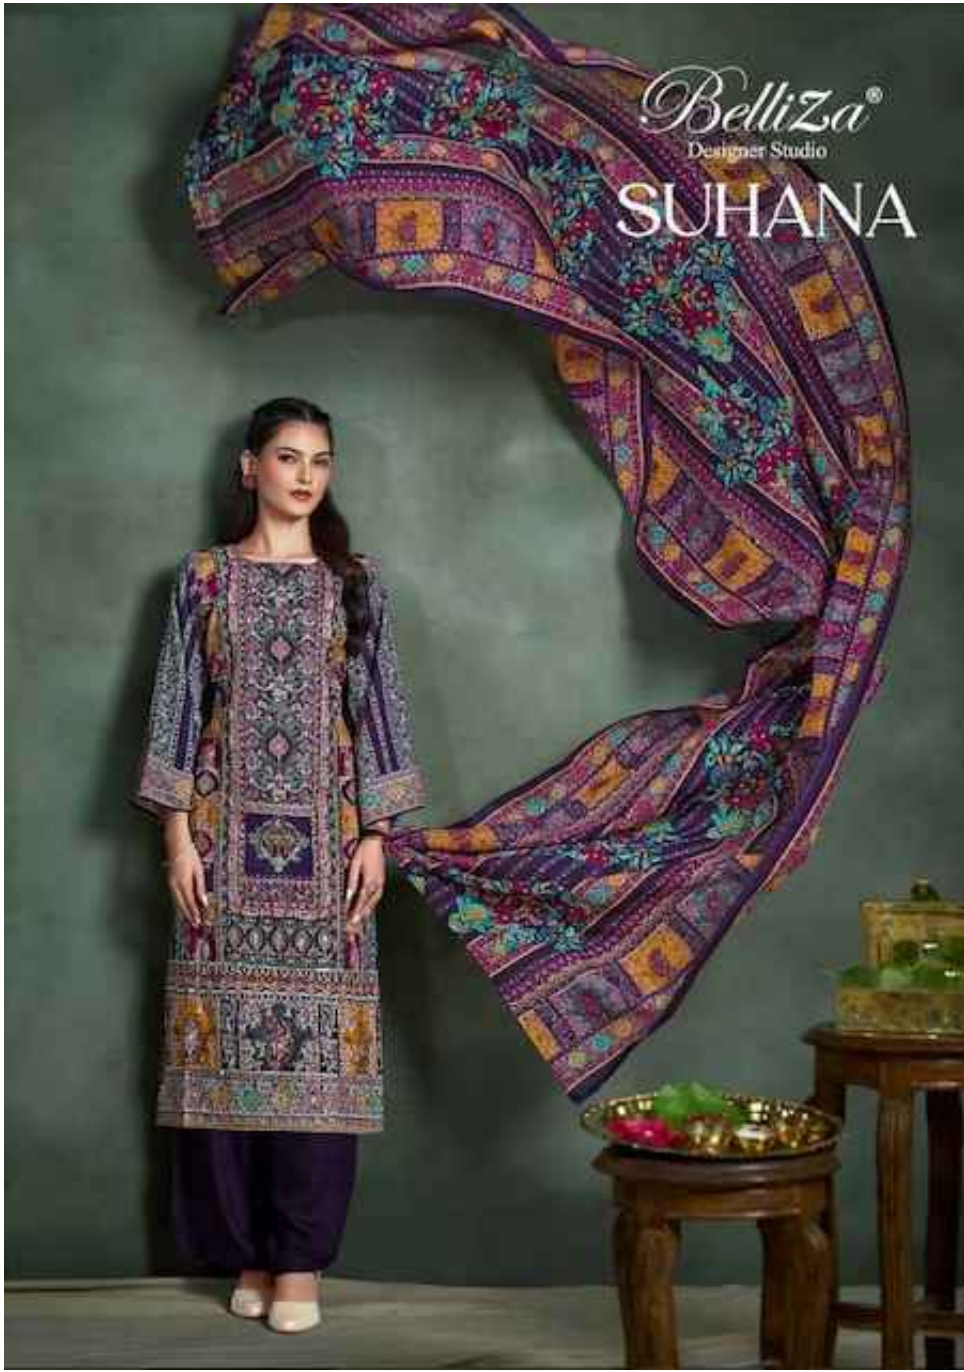

BelliZa®
Designer Studio
SUHANA