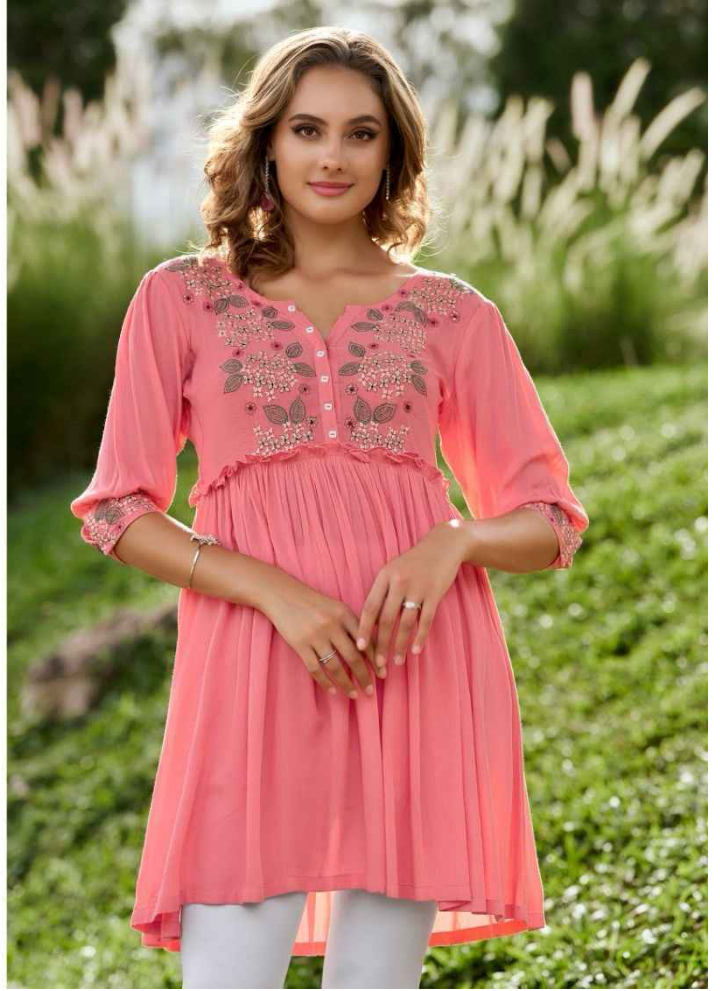

2712

 **Vamika Dx**

*A perfect combination of dark blue and multicolored brocade with lovely golden border gives you a rich look.*

2710

2710