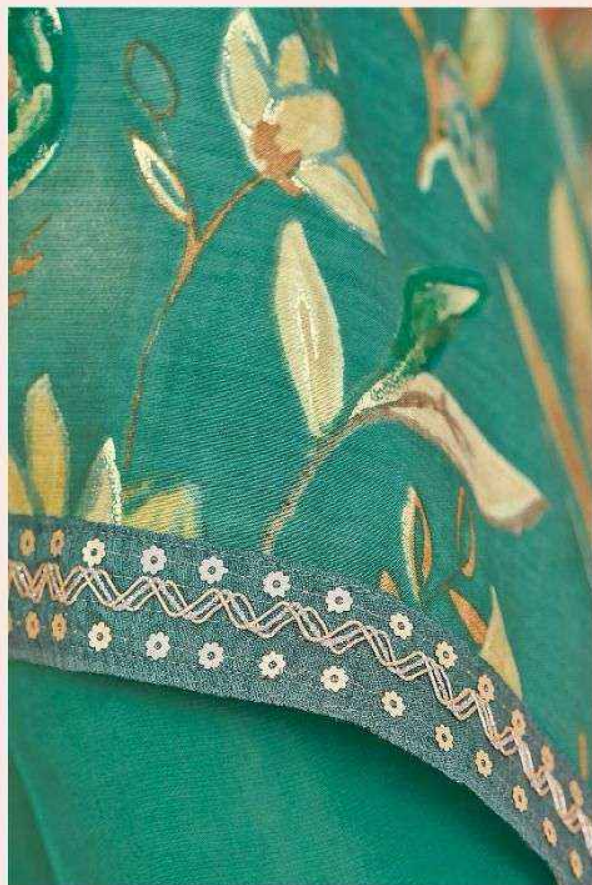

4002

SURYAJYOTI[®]

THE REAL ART OF COTTON DRESSES

4001

SURYAJYOTI[®]
THE REAL ART OF COTTON DRESSES

4003

Elegant Look

Expression of a diva are truly engrossing , her unique expression would carry attention in any celebration.

KORA

Vol-4

: TOP : Pure Modal Discharge Foil Print With Neck Embroidery	: BOTTOM : Pure Modal Dyed	: DUPATTA : Pure Modal Discharge Print With Foil And Tessels
---	--------------------------------------	---