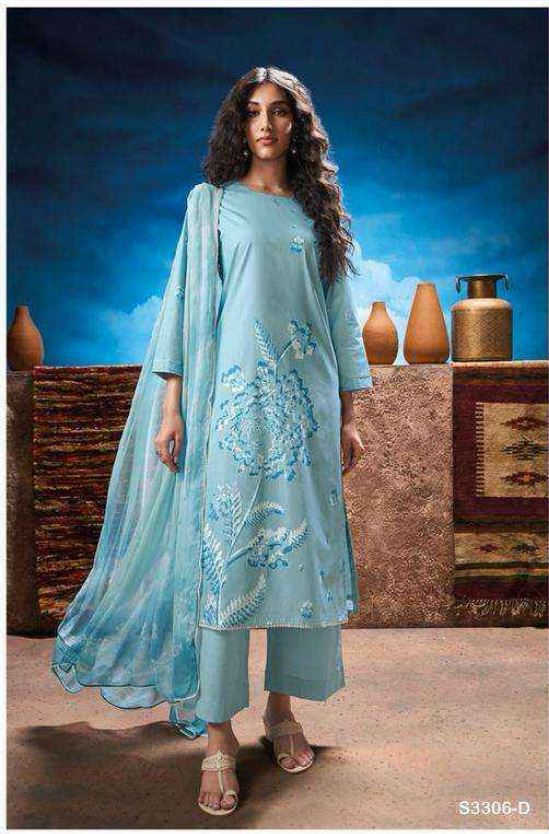

Ganga®

S3306-D

S3306-B

S3306-C

S3306-A

S3306-A

S3306-B

S3306-C

S3306-D

Ganga®
Natalia
S3306- A/B/C/D

PRODUCT NAME	NATALIA
D.NO.	S3306
DESCRIPTION	<p>TOP PREMIUM COTTON PRINTED WITH HAND EMBROIDERY AND READY LACE ON DAMAN.</p> <p>BOTTOM PREMIUM COTTON SOLID COLOR</p> <p>DUPATTA PREMIUM PURE CHIFFON PRINTED WITH READY LACE FOUR SIDE.</p>
HSN CODE	520851
WHOLESALE PRICE	1705/- EACH+GST(EXTRA)