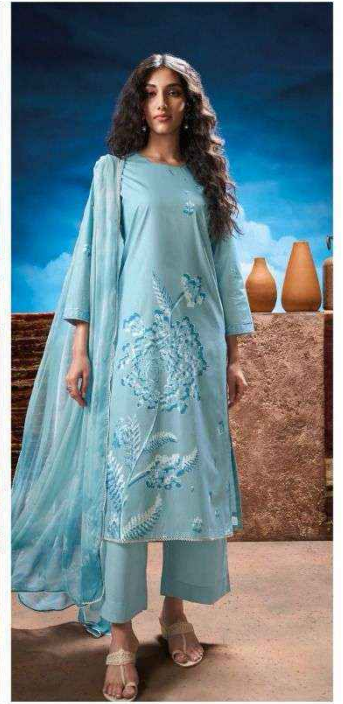

Ganga®

S3306-D

S3306-B

S3306-C

S3306-A

S3306-A

S3306-B

S3306-C

S3306-D

Ganga®
Natalia
S3306- A/B/C/D

PRODUCT NAME	NATALIA
D.NO.	S3306
DESCRIPTION	<p>TOP PREMIUM COTTON PRINTED WITH HAND EMBROIDERY AND READY LACE ON DAMAN.</p> <p>BOTTOM PREMIUM COTTON SOLID COLOR</p> <p>DUPATTA PREMIUM PURE CHIFFON PRINTED WITH READY LACE FOUR SIDE.</p>
HSN CODE	520851
WHOLESALE PRICE	1705/- EACH+GST(EXTRA)