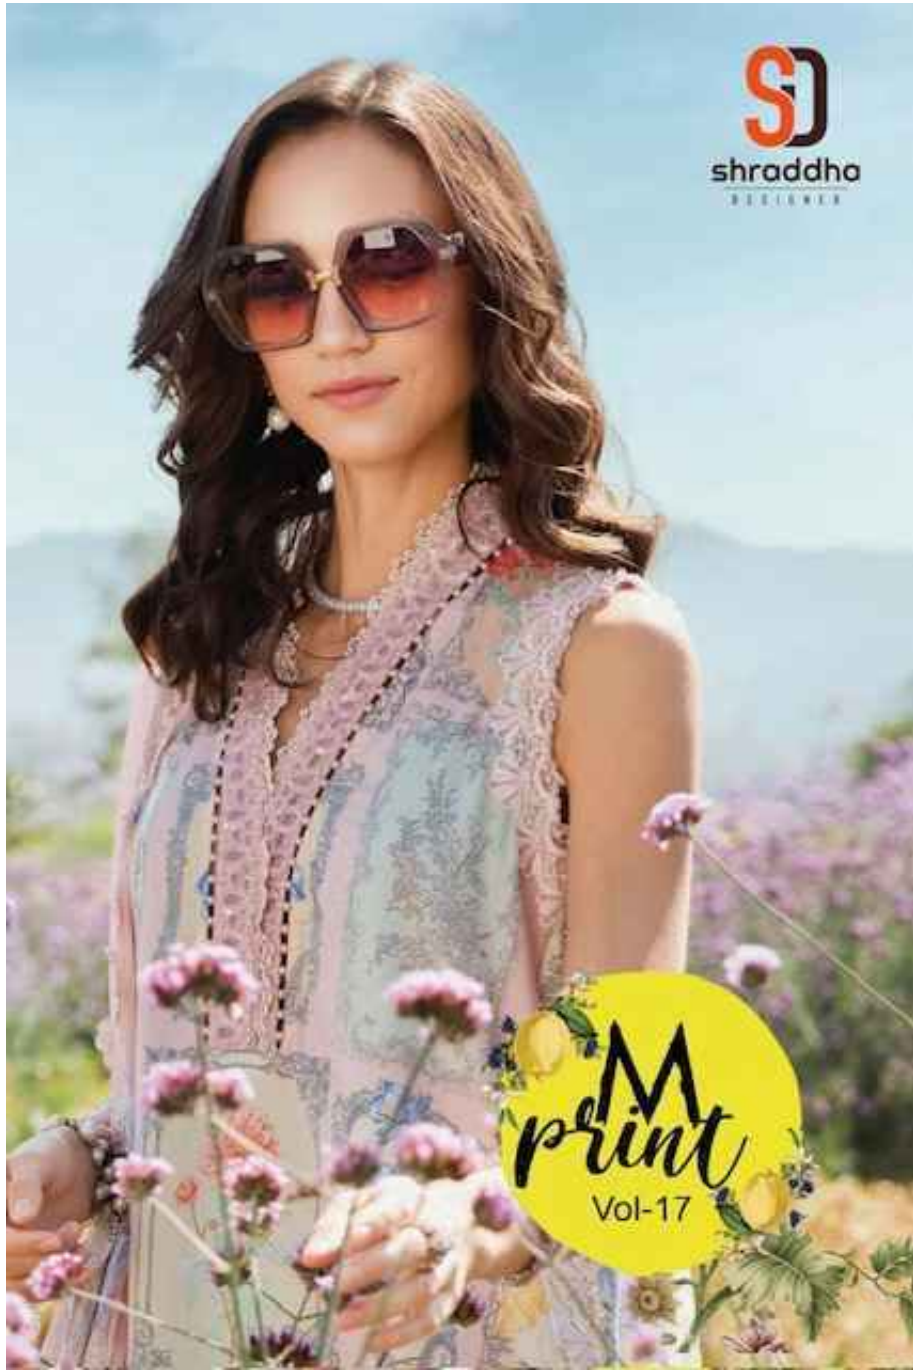

**SD**  
shradha  
DESIGNER

**M**  
*print*  
Vol-17

**SD**  
shradha  
DESIGNER

**M**  
*print*  
Vol-17

SECRET OF FLOWERS

www.sandstudio.com  
www.instagram.com/sandstudio  
www.facebook.com/sandstudio

D NO 17003