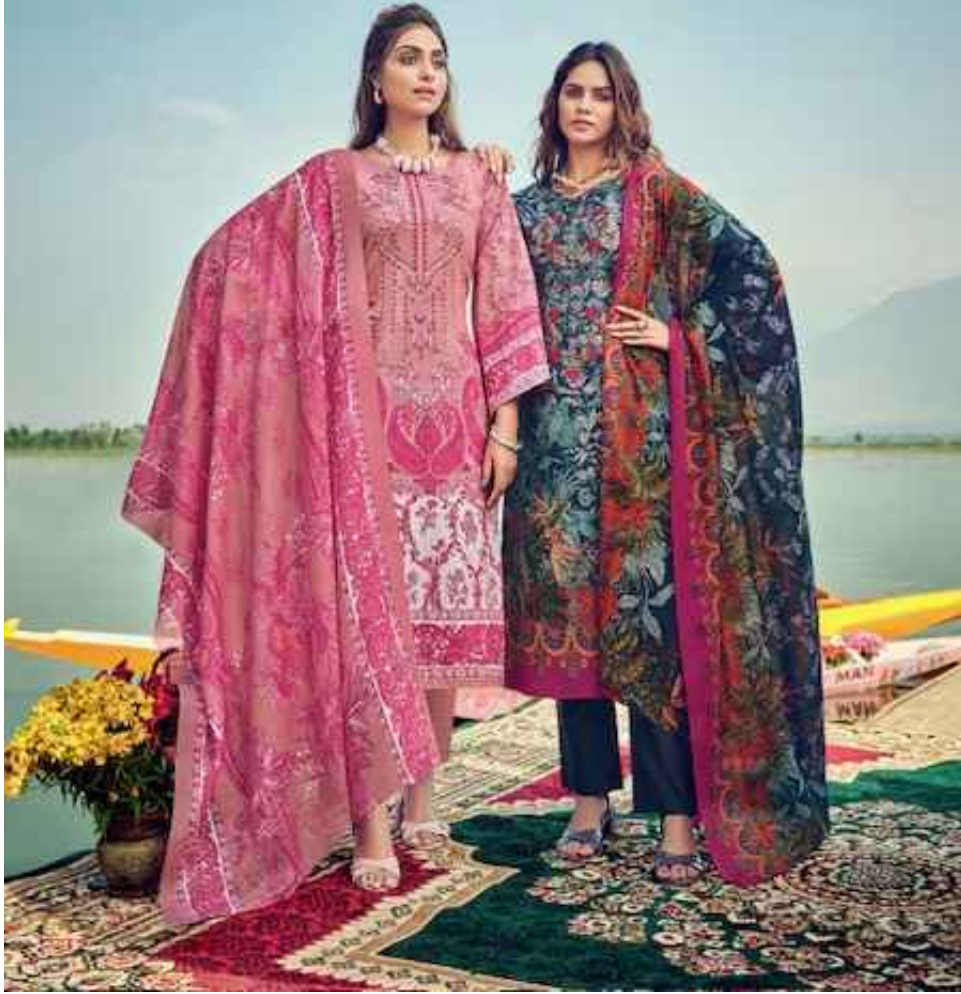

Romani®
CLASSIC COLLECTION
AARZU
VOL-15

ROMANI®

ESSENCE OF PERFECTION

Colour is not something that adds it, it's only. Colour is in the eye, in the mind.
Fashion has to be soft when the eye is for what is happening.

1096-003

PRINTS, GONE WILD

Contemporary & classic. Not just for bedtime in the summer when
it's playful and bright print!

ROMANI

1098-004

romani®

MYSTIC BEAUTY

Handing vibrant colors to the heavenly paradise, you shall wish
you can stay with grace, culture and artistry. World never
end to create your unique style tradition in it.