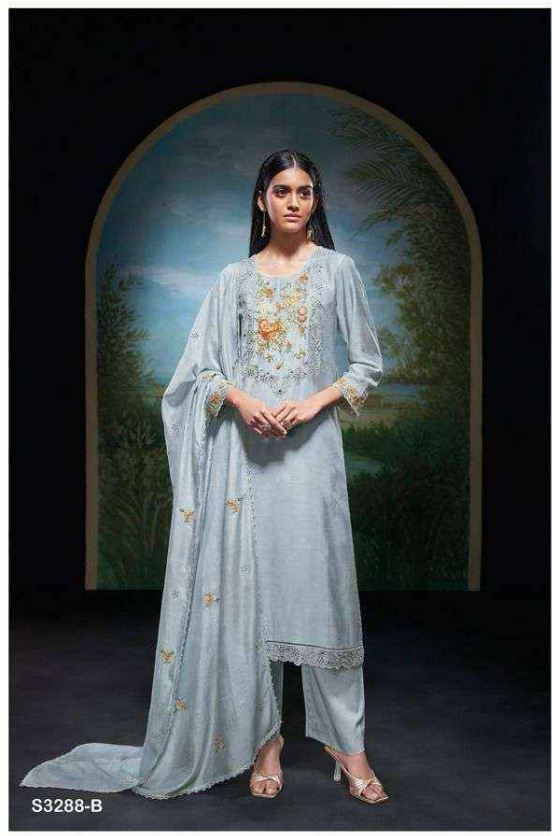

Ganga®
Nithi
S3288

Ganga®
Nithi
S3288

PRODUCT NAME	<i>NITHI</i>
D.NO.	S3288
DESCRIPTION	<p>TOP</p> <p>PREMIUM PURE BEMBERG SILK SOLID COLOR WITH EMBROIDERY, HAND WORK, EMBROIDERY LACE ON DAMAN AND SLEEVES WITH CROCHET LACE.</p>
	<p>BOTTOM</p> <p>PREMIUM SILK SATIN SOLID COLOR.</p>
	<p>DUPATTA</p> <p>PREMIUM PURE BEMBERG LAWN SOLID COLOR WITH EMBROIDERY AND EMBROIDERY LACE BORDER.</p>
HSN CODE	540834
WHOLESALE PRICE	2190/- EACH+GST(EXTRA)