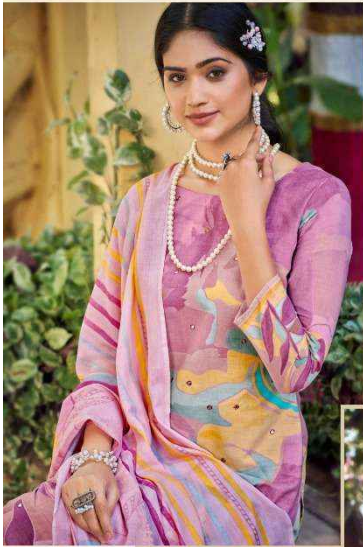

Zulfat[®]
Designer Suits

SUMMER SHINE

VOL-02

Z

Impeccable

FINISHING

Find the comfort and Impeccable Finishing when you wear the Zulfat items.

633-001

Zulfat[®]
DESIGNER WEAVE

*F*ashion
FANFARE

Zulfat®
Designs by Anika

Go ahead and treat yourself to an exclusive Indian fashion feature brought to you by Bellini
653-003

 **Zulfat**[®]
DESIGNER

Phenomenal
PRINTS
Our dresses are all about color, phenomenal
prints and beautiful design.
653-002

Festive *F* R E A S Y

Whether it be a party, pooja or any festival, this spectacular dress will be your perfect festive pick.

653-005

Zulfiat
Designer Suits

653-001

653-002

653-003

653-004

653-005

653-006

Zulfat[®]
Designer Suits

SUMMER SHINE

VOL-02