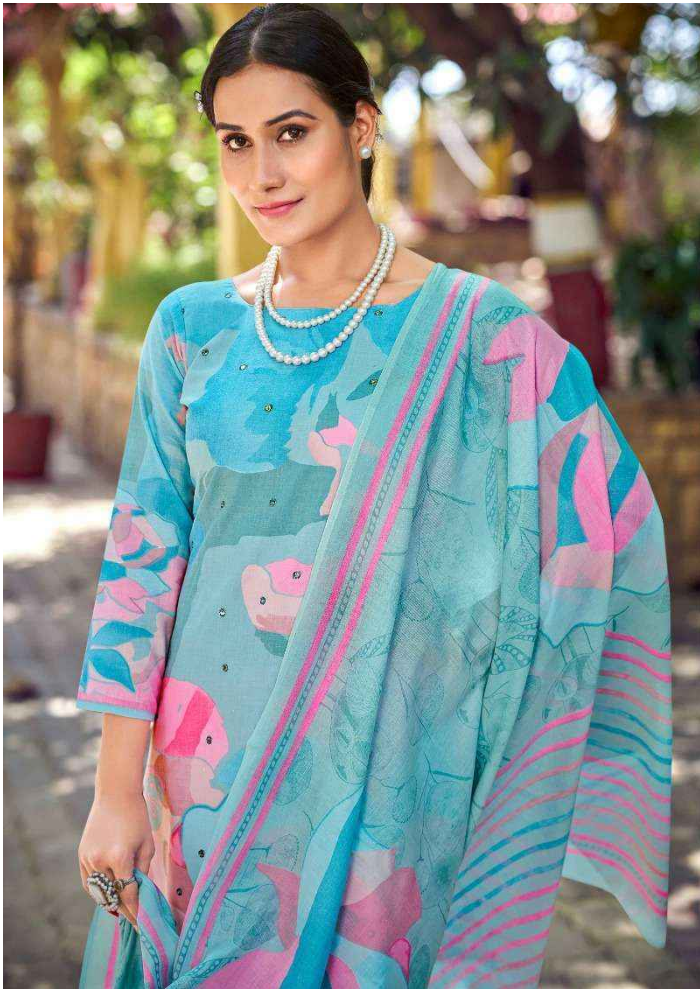

Festive *F* R E A S Y

Whether it be a party, pooja or any festival, this spectacular dress will be your perfect festive pick.

653-005

Zulfiat
Designer Suits

653-001

653-002

653-003

653-004

653-005

653-006

Zulfat[®]
Designer Suits

SUMMER SHINE

VOL-02