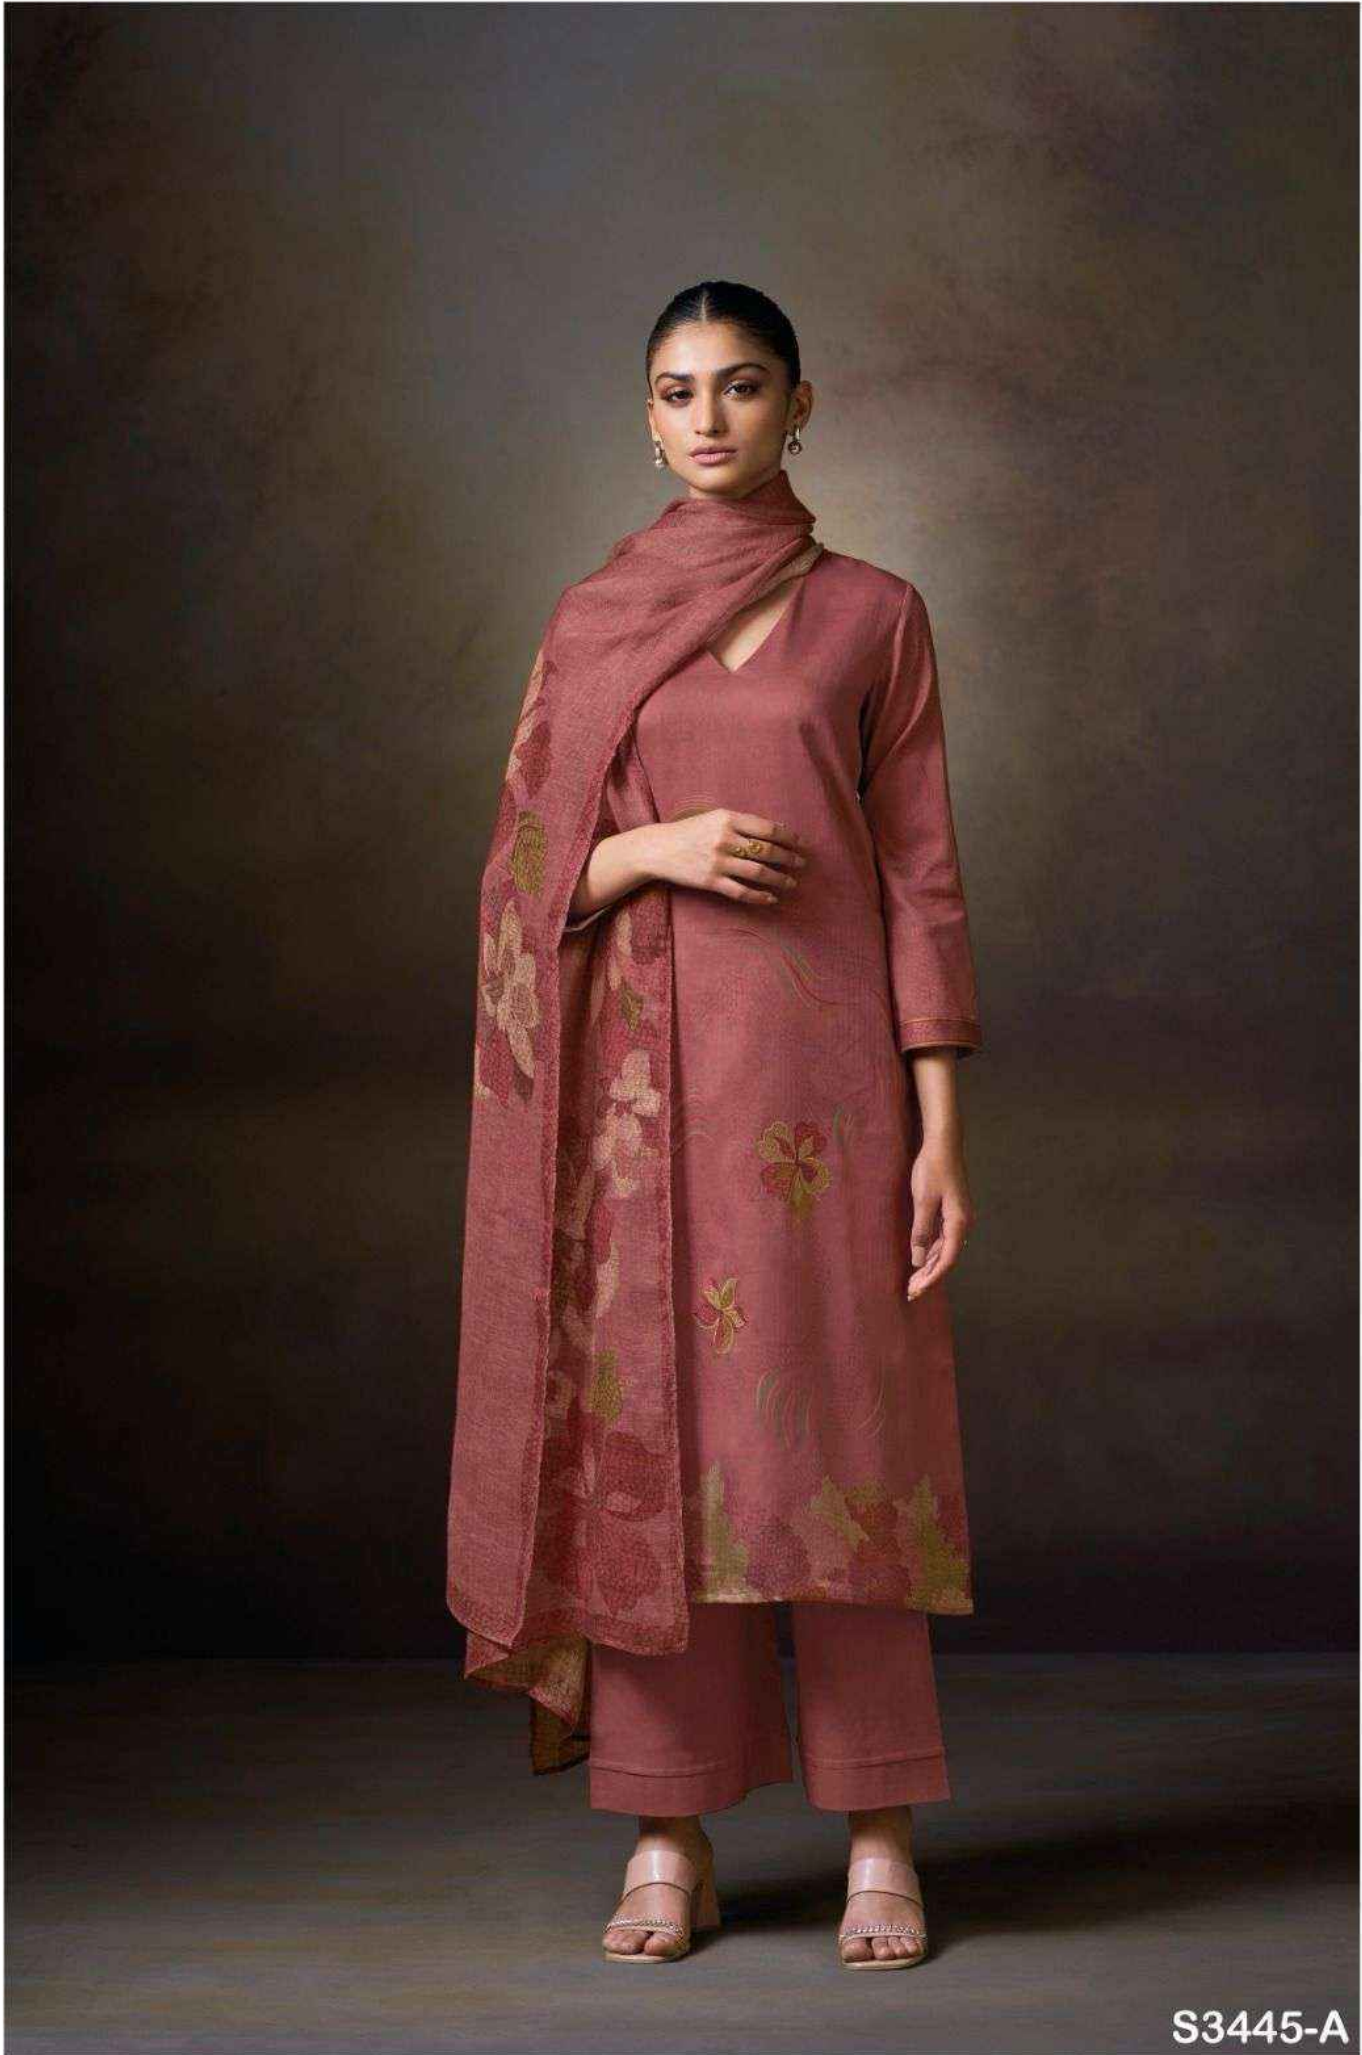

Ganga®
Macie
S3445

S3445-A

S3445-B

S3445-C

S3445-D

PRODUCT NAME	MACIE
D.NO.	S3445
DESCRIPTION	TOP PREMIUM COTTON DOBBY PRINTED WITH EMBROIDERY BOTTOM PREMIUM COTTON SOLID COLOR. DUPATTA PREMIUM PURE LINEN JACQUARD PRINTED.
HSN CODE	520851
WHOLESALE PRICE	2060/- EACH+GST(EXTRA)