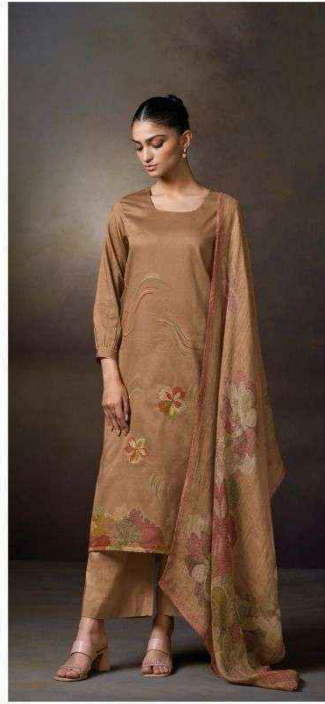

S3445-B

Ganga®
Macie
S3445- A/B/C/D