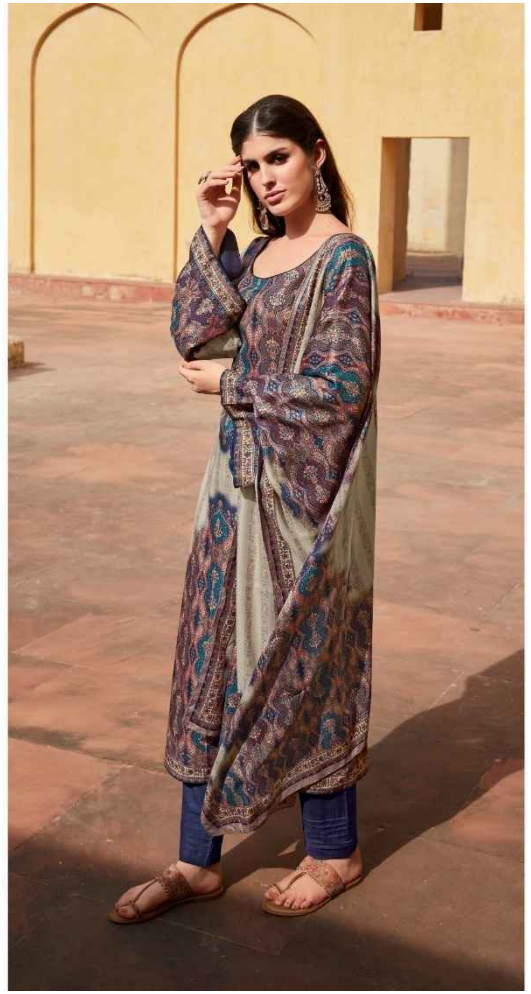

Fida
A Brand by L.C.TDI

STYLISH

1006