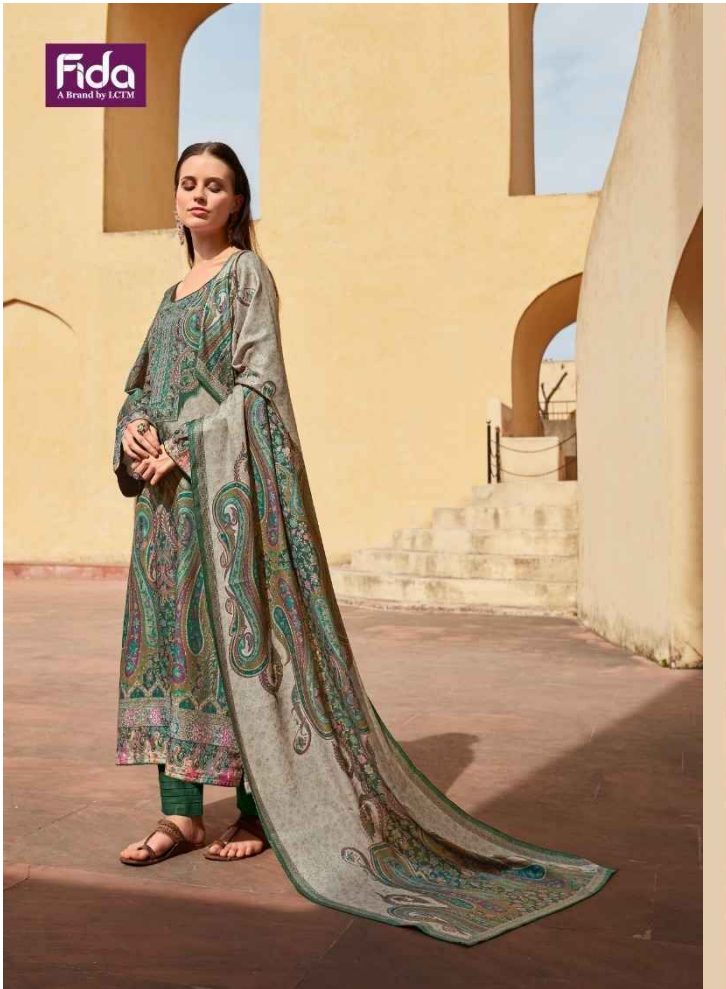

Fida
A Brand by LCTM

1004

FABULOUS