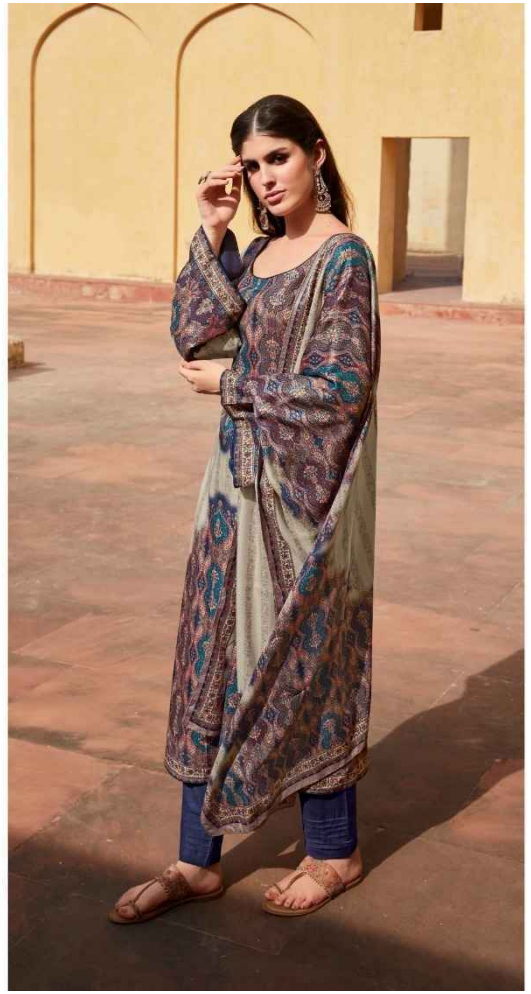

TOP : DIGITAL KASHMIRI WOOL
BOTTOM : KASHMIRI WOOL SOLID
DUPATTA : DIGITAL CHASME BUL-BUL STOLE

Un-Stitched Division
SURAT

www.lctm.in | sales@lctm.in

EHSAS

Fida
A Brand by L.C.TDI

STYLISH

1006

Fida
A Brand by LCTM