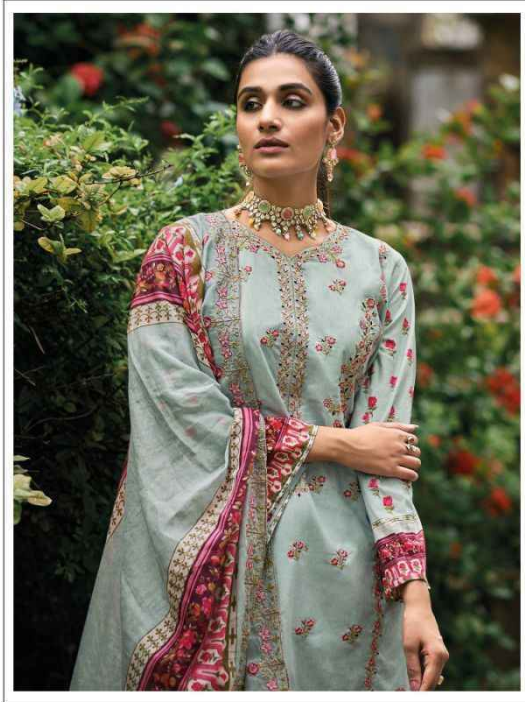

shraddha
DESIGNER

BIN SAEED
LA WN COLLECTION
VO L - 5

shraddha
DESIGNER

BIN SAEED
LA WN COLLECTION
VO L - 5

50001

50002

50003

50004

SD
shraddha
DESIGNER
READY MADE
COLLECTION

S
BIN SAEED
LA WN COLLECTION
Vol-5

5003
SIZE - XXL

SD
shraddha
DESIGNER
READY MADE
COLLECTION

S
BIN SAEED
LA WN COLLECTION
Vol-5

5001
SIZE - XXL

SD
shraddha
DESIGNER

READY MADE
COLLECTION

S
BIN SAEED
LAWN COLLECTION
Vol-5

5004
SIZE - XXL

SD
shraddha
DESIGNER

READY MADE
COLLECTION

BIN SAEED
LA WN COLLECTION
Vol-5

5002
SIZE - XXL