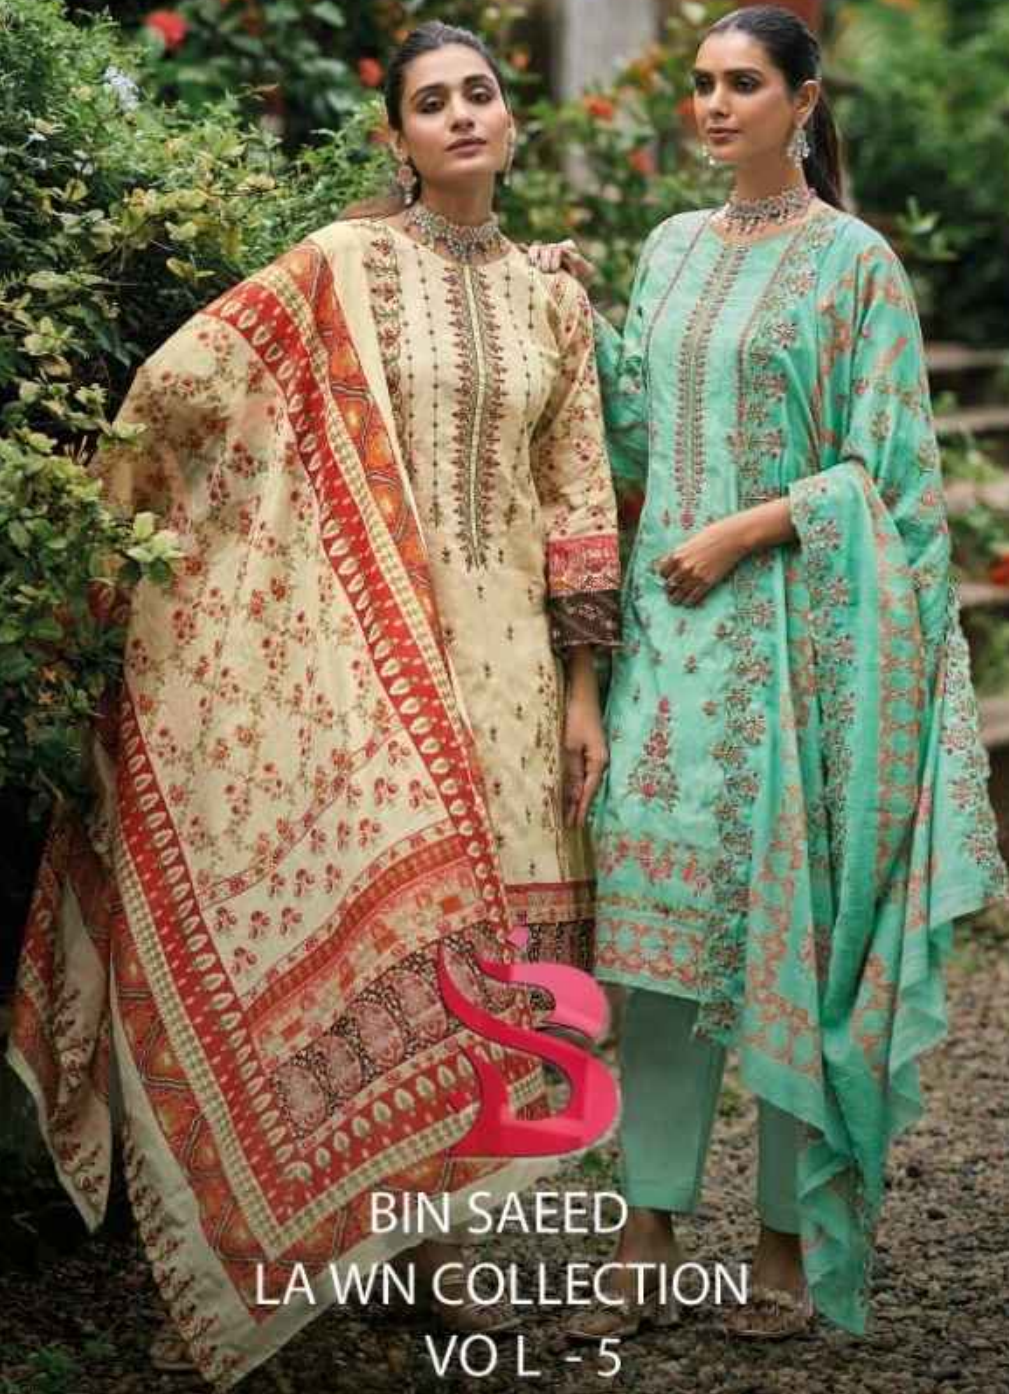

shraddha
DESIGNER

BIN SAEED
LA WN COLLECTION
VO L - 5