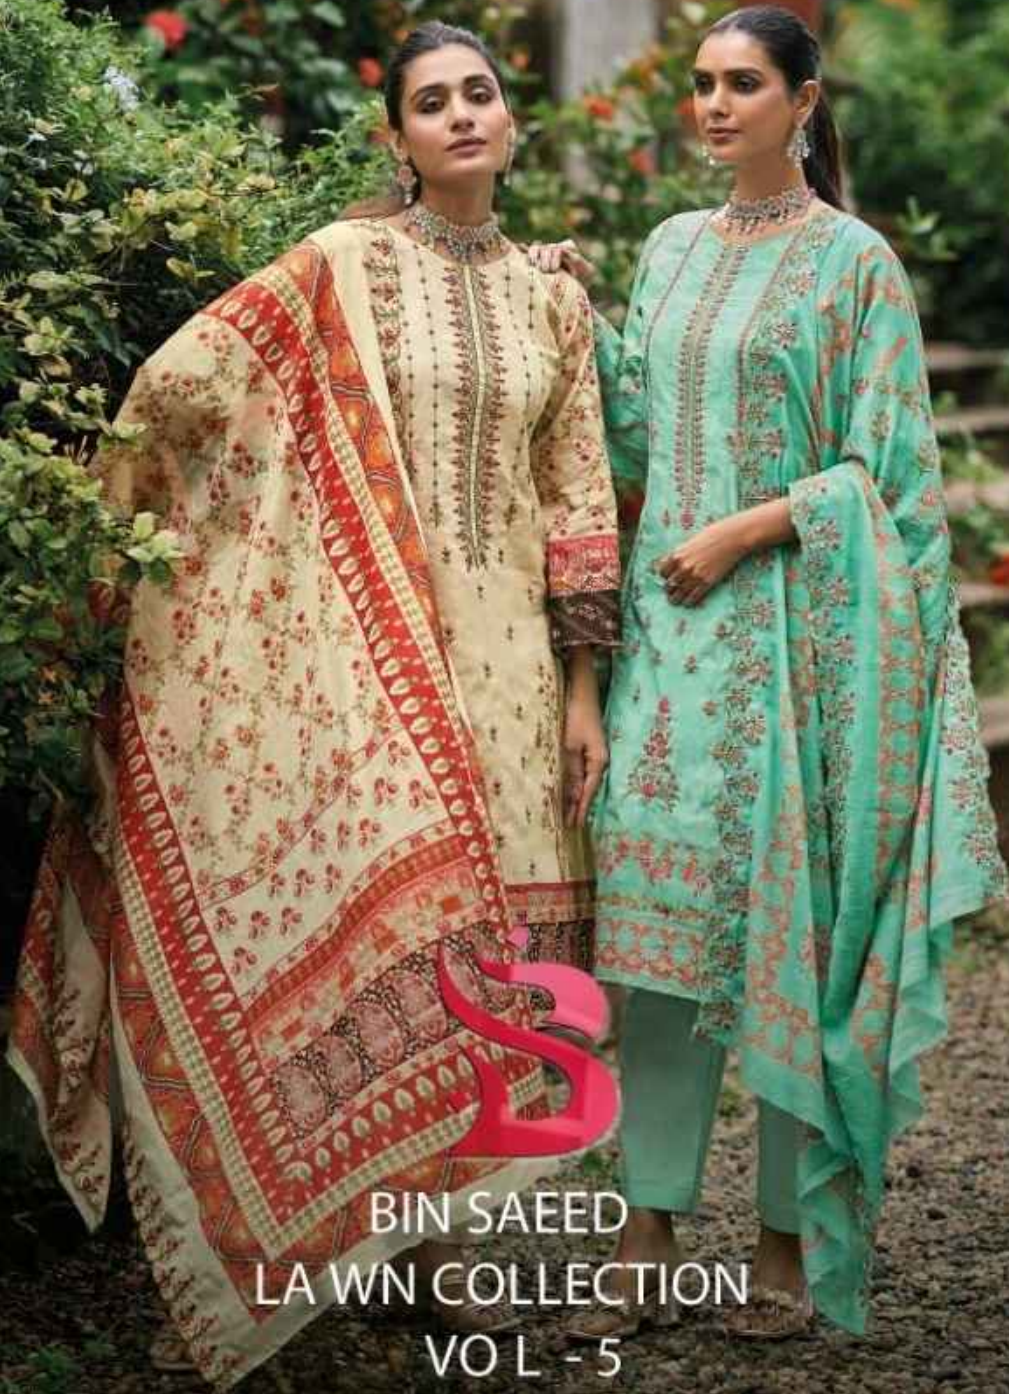

shraddha
DESIGNER

BIN SAEED
LA WN COLLECTION
VO L - 5

shraddha
DESIGNER

BIN SAEED
LA WN COLLECTION
VO L - 5

50001

50002

50003

50004

SD
shraddha
DESIGNER
READY MADE
COLLECTION

S
BIN SAEED
LA WN COLLECTION
Vol-5

5003
SIZE - XXL

SD
shraddha
DESIGNER
READY MADE
COLLECTION

S
BIN SAEED
LA WN COLLECTION
Vol-5

5001
SIZE - XXL

SD
shraddha
DESIGNER

READY MADE
COLLECTION

S
BIN SAEED
LAWN COLLECTION
Vol-5

5004
SIZE - XXL

SD
shraddha
DESIGNER

READY MADE
COLLECTION

BIN SAEED
LA WN COLLECTION
Vol-5

5002
SIZE - XXL