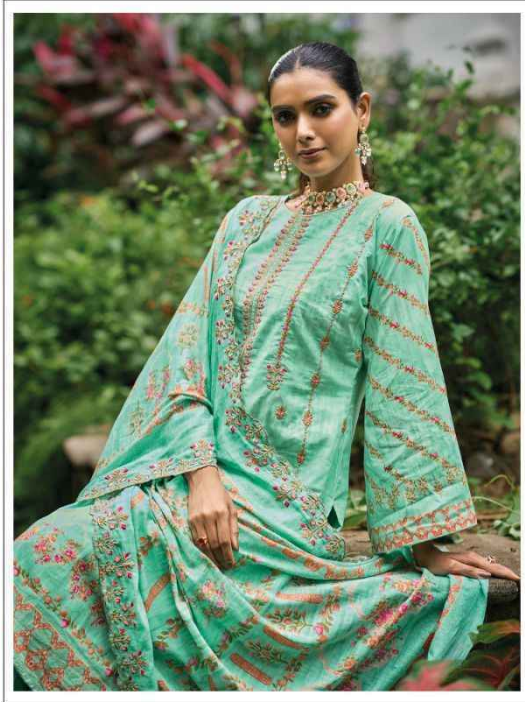

shraddha
DESIGNER

BIN SAEED
LA WN COLLECTION
VO L - 5

shraddha
DESIGNER

BIN SAEED
LA WN COLLECTION
VO L - 5

50001

50002

50003

50004

SD
shraddha
DESIGNER
READY MADE
COLLECTION

S
BIN SAEED
LA WN COLLECTION
Vol-5

5003
SIZE - XXL

SD
shraddha
DESIGNER
READY MADE
COLLECTION

S
BIN SAEED
LA WN COLLECTION
Vol-5

5001
SIZE - XXL

SD
shraddha
DESIGNER

READY MADE
COLLECTION

S
BIN SAEED
LAWN COLLECTION
Vol-5

5004
SIZE - XXL

SD
shraddha
DESIGNER

READY MADE
COLLECTION

BIN SAEED
LA WN COLLECTION
Vol-5

5002
SIZE - XXL