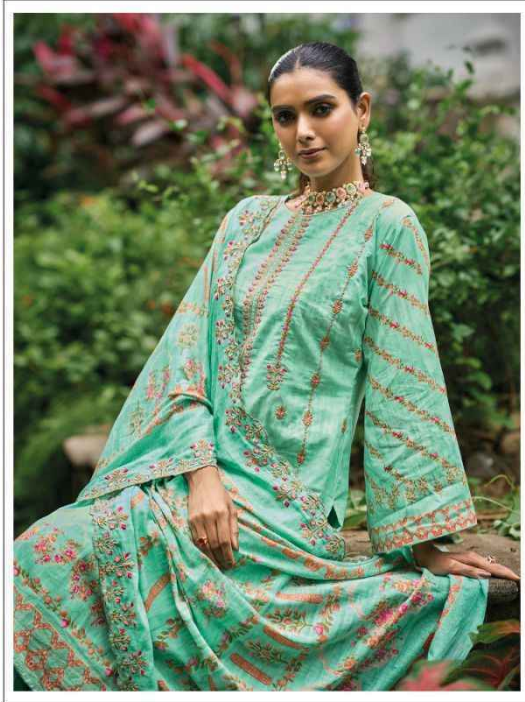

50001

50002

SD
shraddha
DESIGNER
READY MADE
COLLECTION

S
BIN SAEED
LA WN COLLECTION
Vol-5

5003
SIZE - XXL