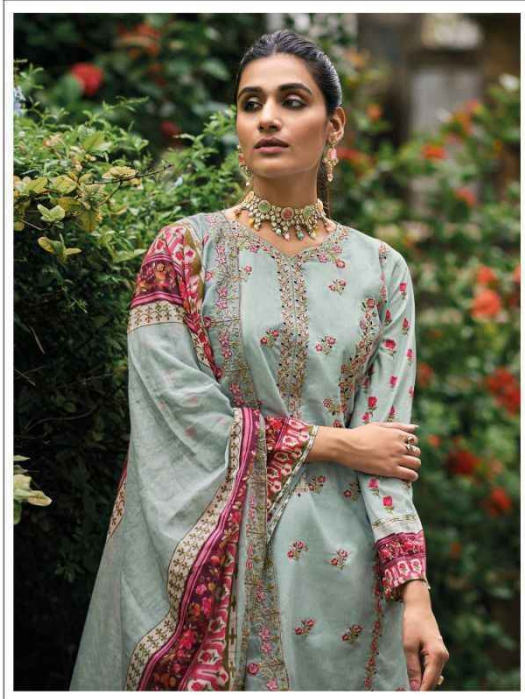

SD
shraddha
DESIGNER
READY MADE
COLLECTION

S
BIN SAEED
LA WN COLLECTION
Vol-5

5001
SIZE - XXL