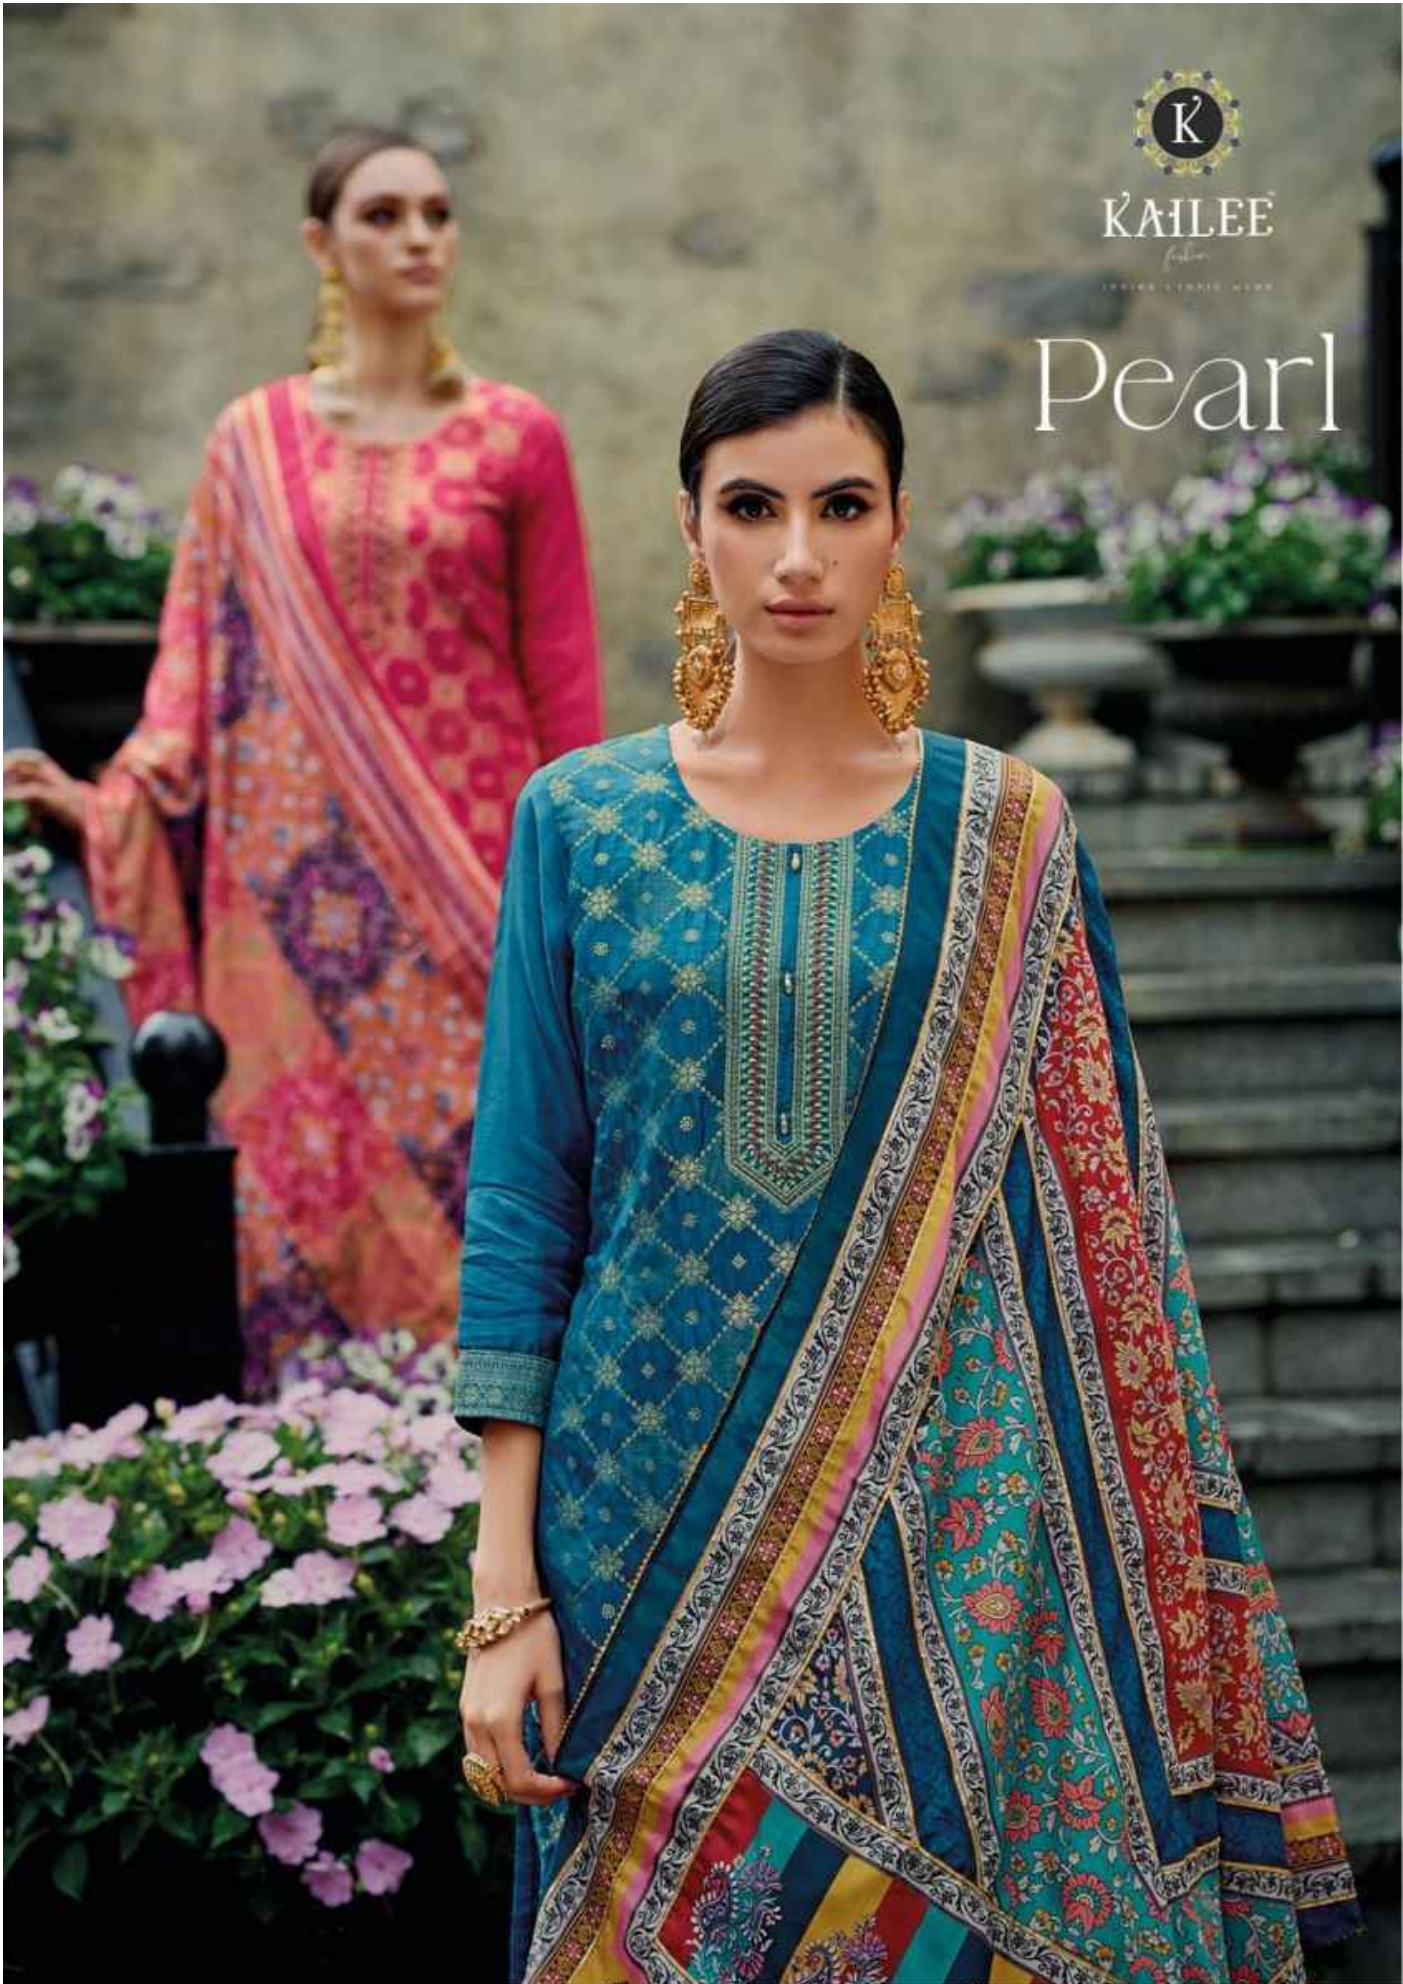

KAILEE

fashion
INDIAN LIFESTYLE BRAND

Pearl

41281

41282

41285

41286

41283

41284

KAILLEE
fashion
SERIES | SPECIAL WEAVE
Pearl

KAILEE

fashion

INDIAN LUXURY WEAR

Pearl

KAILEE

ARTISAN CLOTHING

41282

Fashions fade, style is eternal

KAILEE

DESIGNER: ANITA DIXIT

KAILEE

by

YOUNG & REBORN

KAILEE