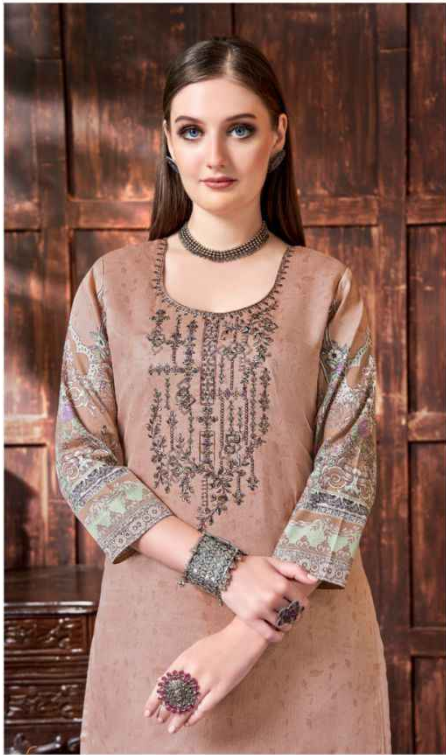

Delicate yet intricate, this look is a perfection of beauty and charm for intimate evening.

H-1359-003