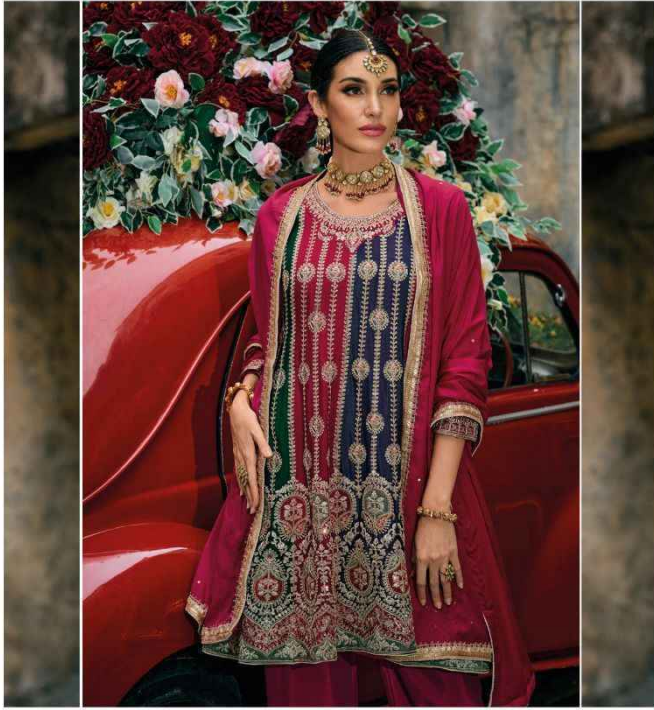

CODE: 1609

eba lifestyle