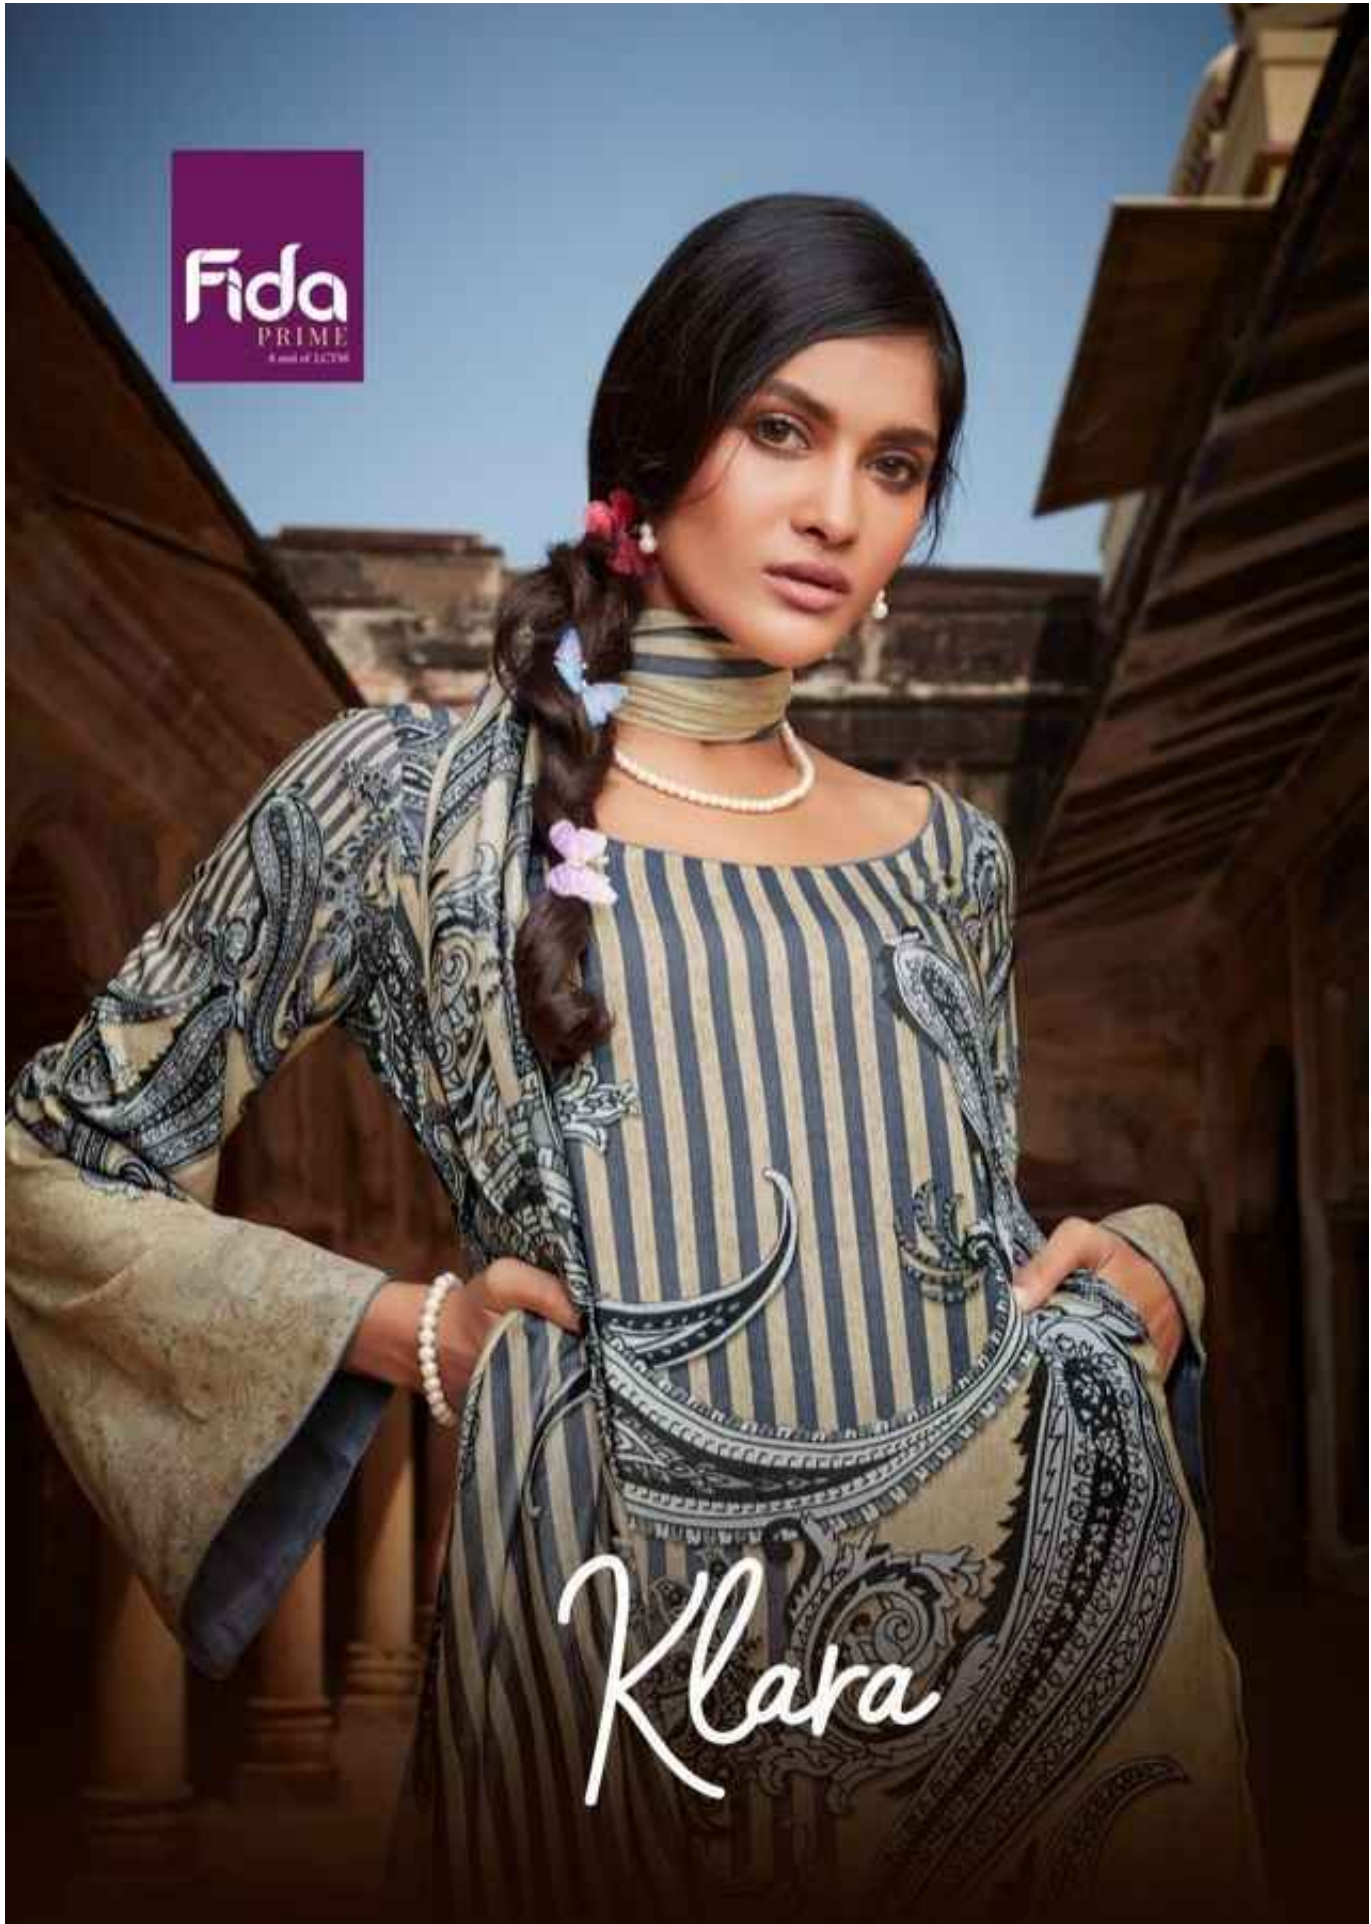

Fida
PRIME
A unit of L'Oréal

Klara