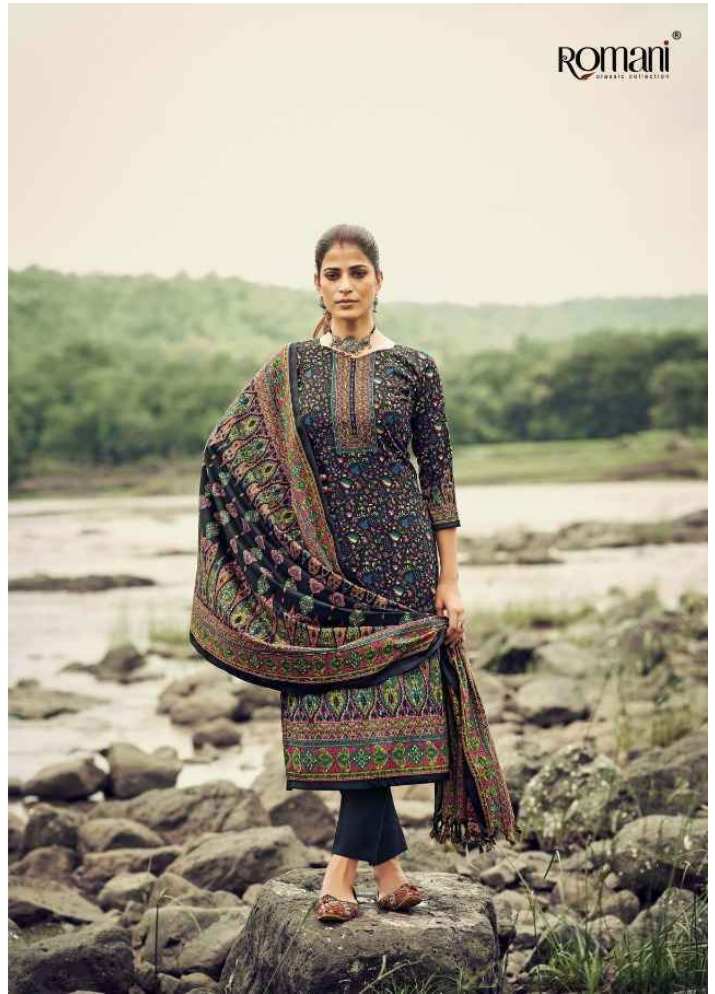

ROMANI®
CLASSIC COLLECTION