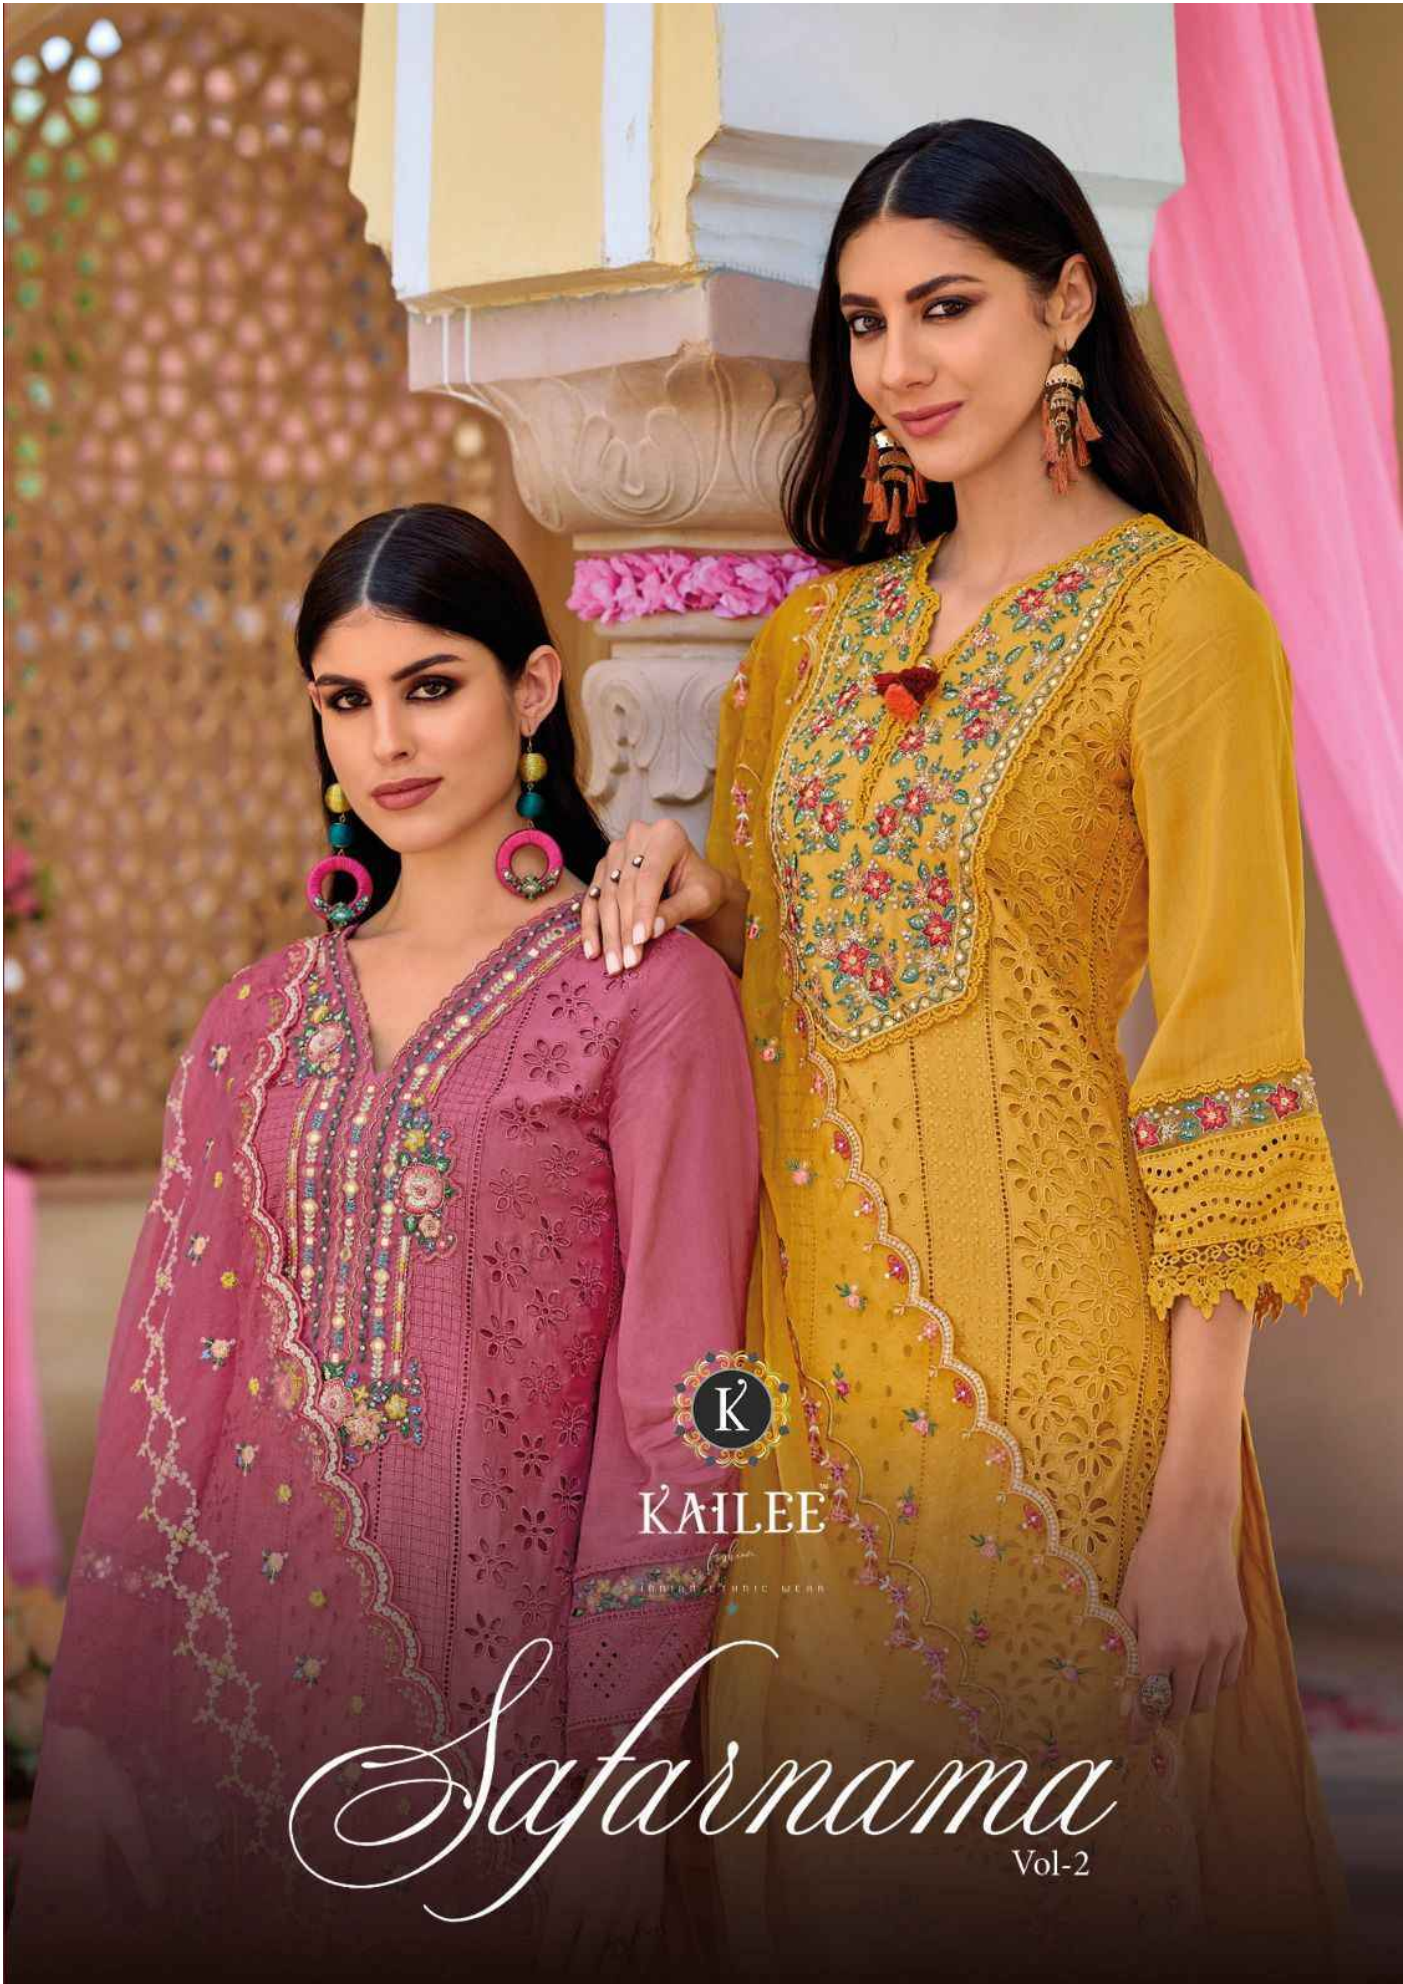

  
**KAILEE**  
*by*  
INDIAN ETHNIC WEAR

# Safarnama

Vol-2

❁ 41301 ❁

❁ 41302 ❁

❁ 41303 ❁

❁ 41304 ❁

❁ 41305 ❁

❁ 41306 ❁

KAILEE

INDIAN ETHNIC WEAR