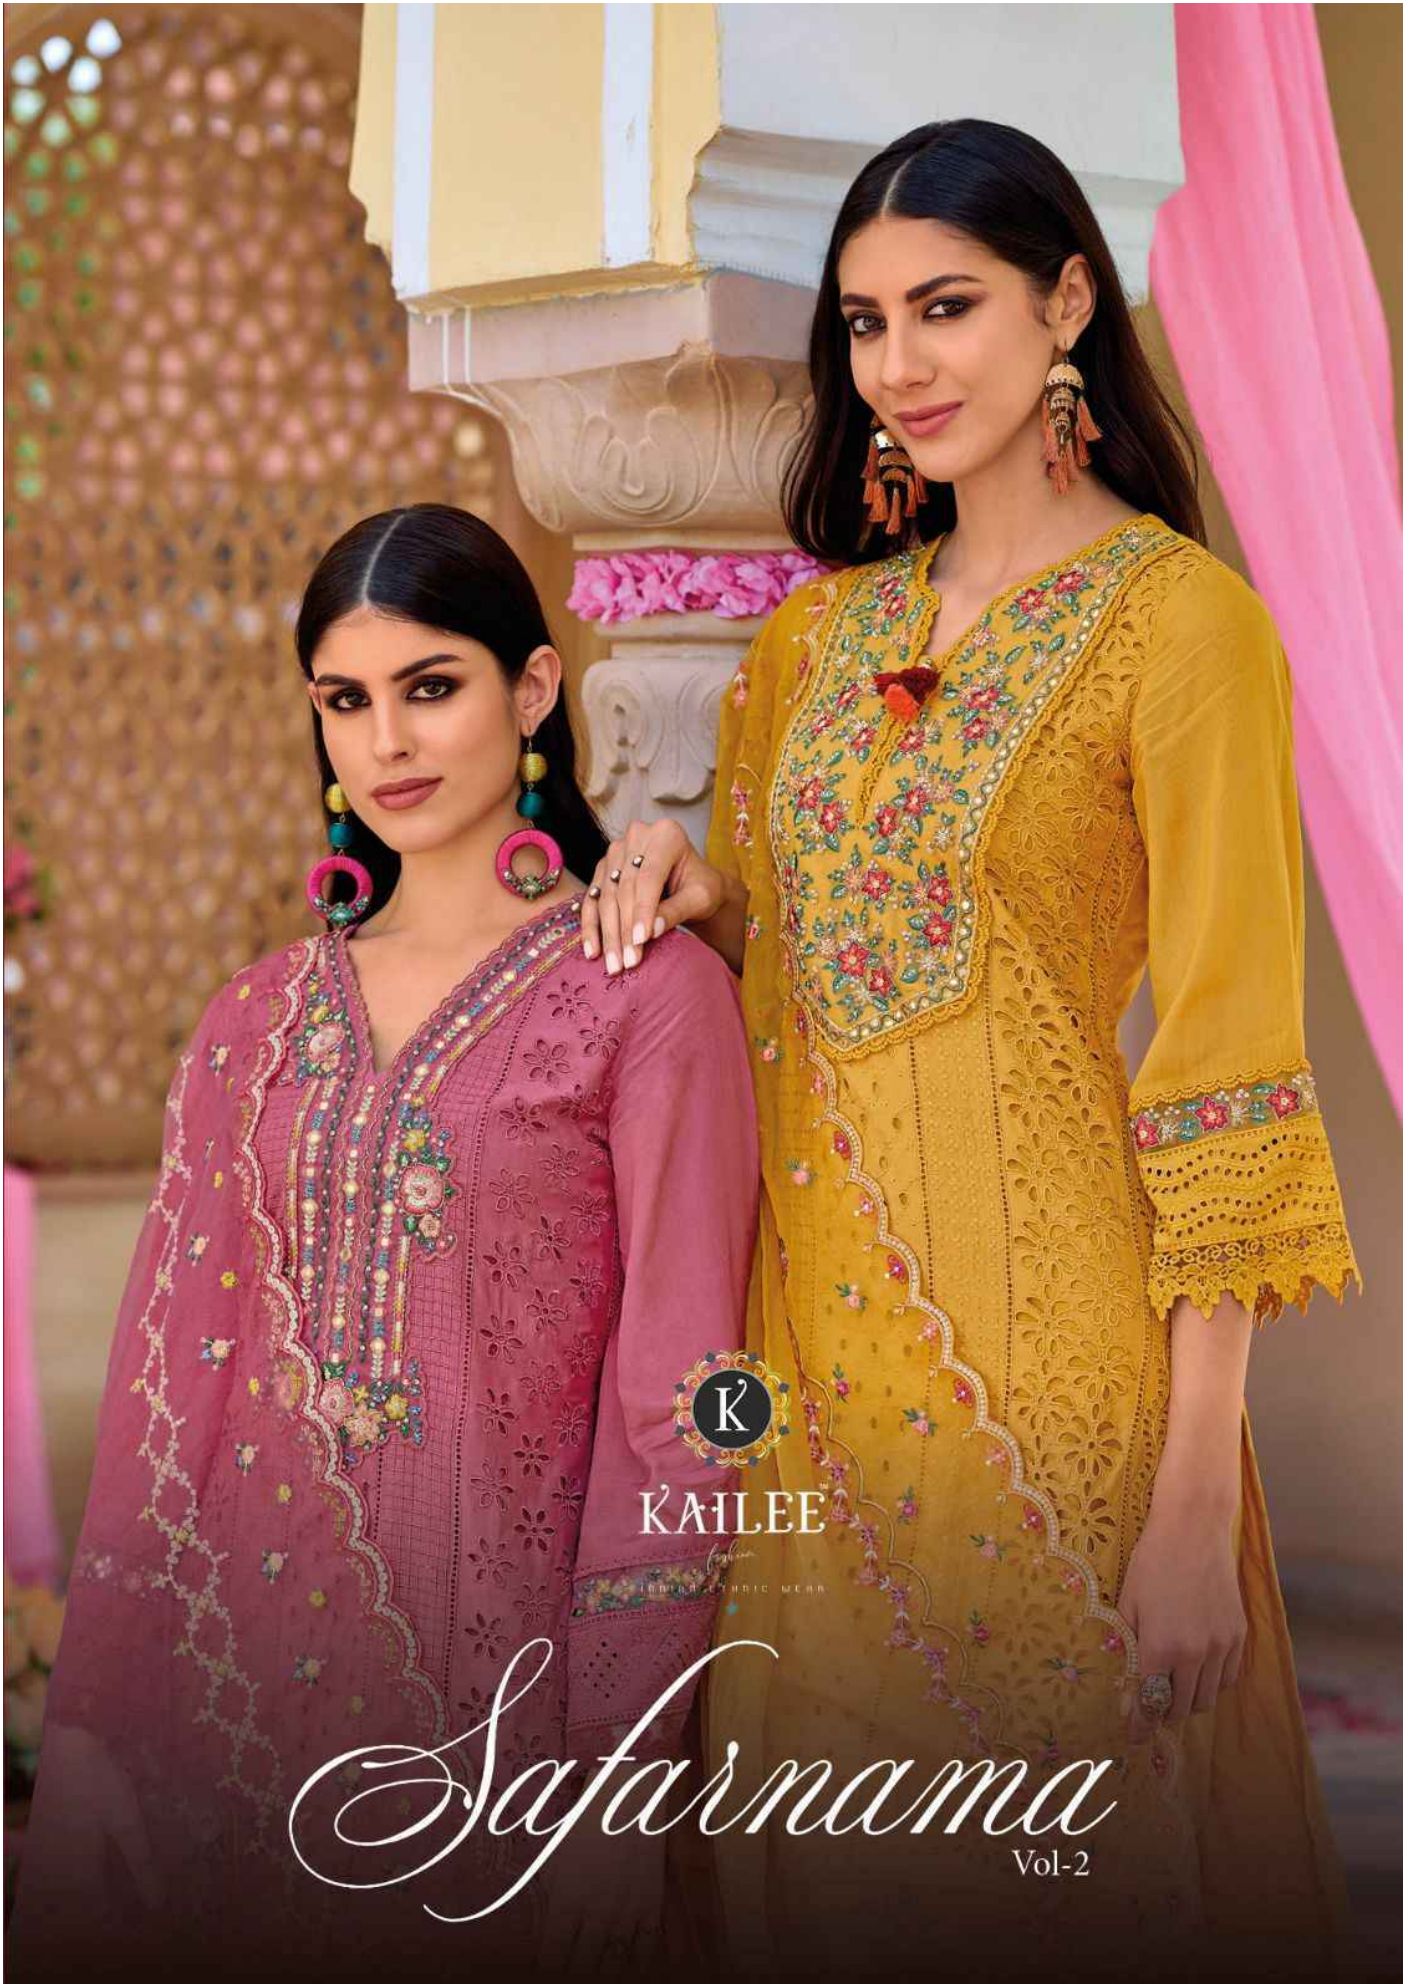


KAILEE
by
INDIAN ETHNIC WEAR

Safarnama

Vol-2

❁ 41301 ❁

❁ 41302 ❁

❁ 41303 ❁

❁ 41304 ❁

❁ 41305 ❁

❁ 41306 ❁

KAILEE

INDIAN ETHNIC WEAR

Safarnama

Vol-2

KAILEE™

DESIGNER FASHION WEAR

❁ 41301 ❁