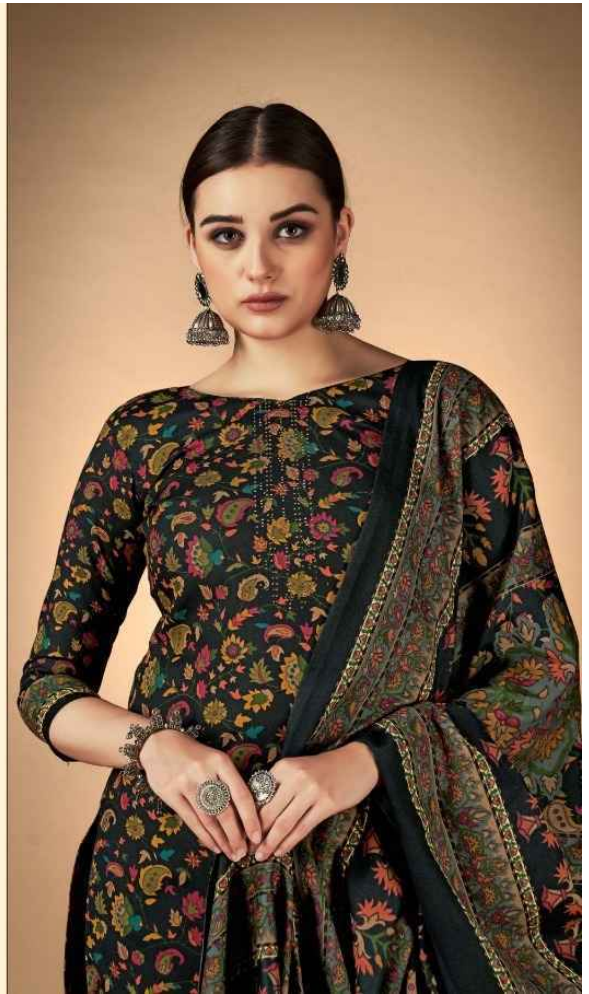

ROMANI
100% COTTON