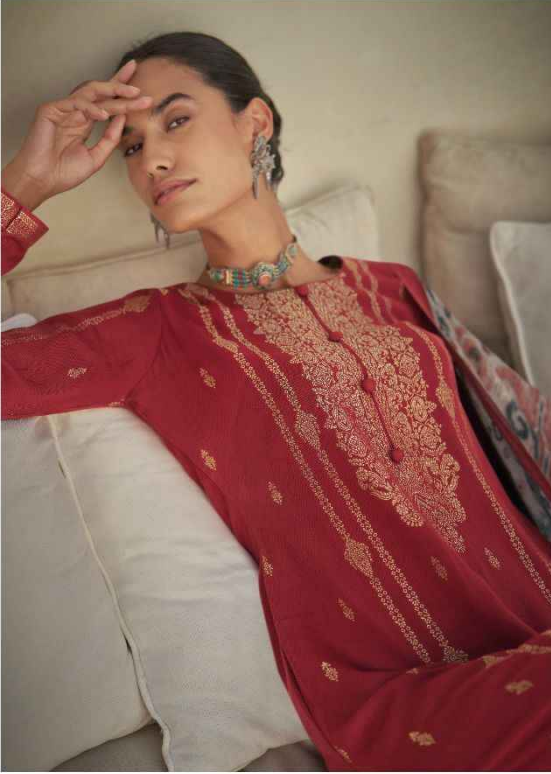

Kesar®

99003