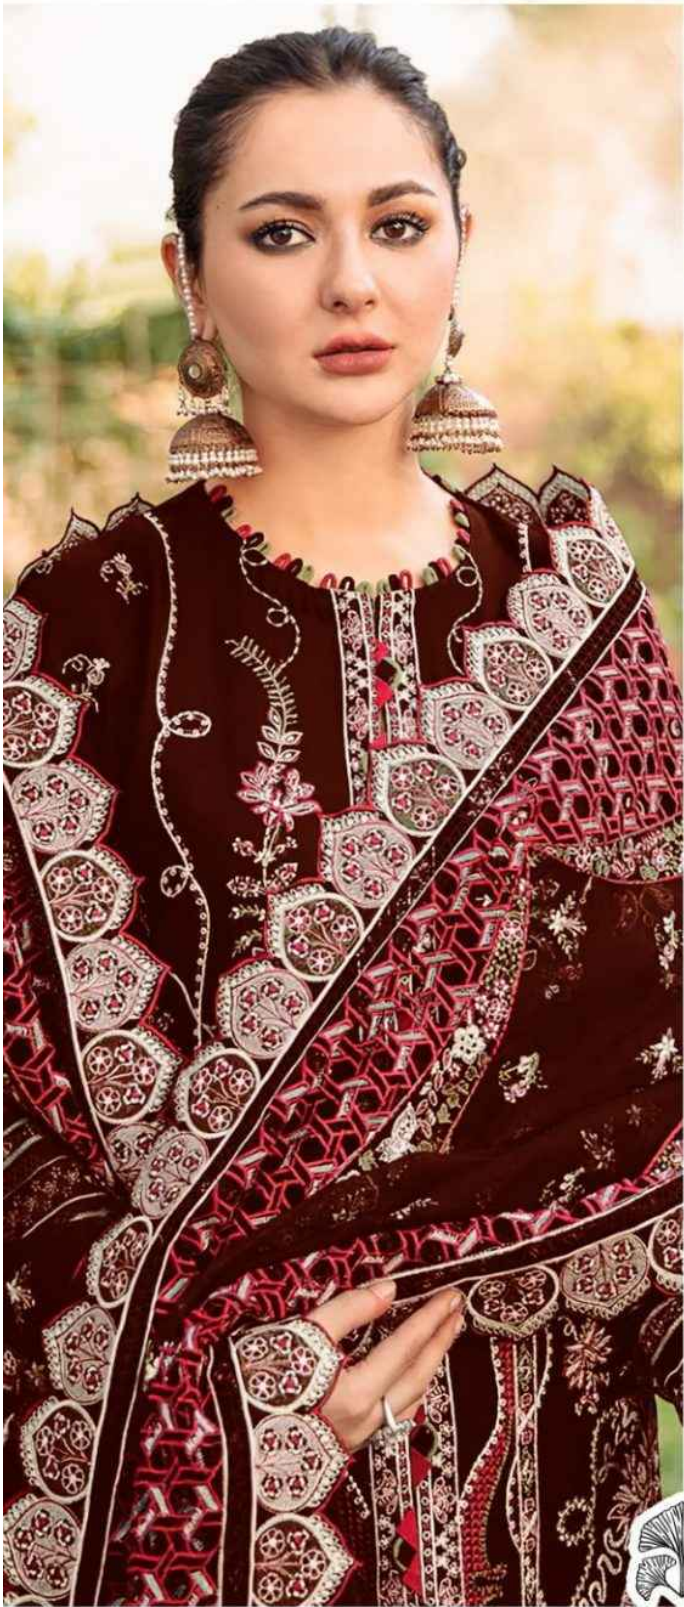

BOTTOM-INNER Pure Reyon
(Cut-2.30 Mtr)

D.No.10220-D

DUPATTA Butterfly with
Heavy Embroidery
(Cut-2.5 Mtr)

ZAHA D No. 10220-C
PURE Velvet with Heavy Embroidery (Cut-2.5 Mtr)
BOTTOM-INNER
DUPATTA Butterfly w Heavy Embroid (Cut-2.5 Mtr)

10220HITS COLORS
TOP PURE Velvet with
Heavy Embroidery
(Cut-2.5 Mtr)

ZAHA

BOTTOM-INNER Pure Reyon
(Cut-2.30 Mtr)

D.No.10220-B

DUPATTA Butterfly with
Heavy Embroidery
(Cut-2.5 Mtr)

10220HITS COLORS
TOP PURE Velvet with
Heavy Embroidery
(Cut-2.5 Mtr)

ZAHA

BOTTOM-INNER Pure Reyon
(Cut-2.30 Mtr)

D.No.10220-C

DUPATTA Butterfly with
Heavy Embroidery
(Cut-2.5 Mtr)

10220HITS COLORS
PURE Velvet with
TOP Heavy Embroidery
(Cut-2.5 Mtr.)

ZAH
BOTTOM-INNER

10220HITS COLORS
TOP PURE Velvet with
Heavy Embroidery
(Cut-2.5 Mtr)

ZAHA

BOTTOM-INNER Pure Reyon
(Cut-2.30 Mtr)

D.No.10220-D

DUPATTA Butterfly with
Heavy Embroidery
(Cut-2.5 Mtr)

ZAHA

Aafiya

Vol-1

TOP
PURE Velvet with
Heavy Embroidery
(Cut-2.5 Mtr)