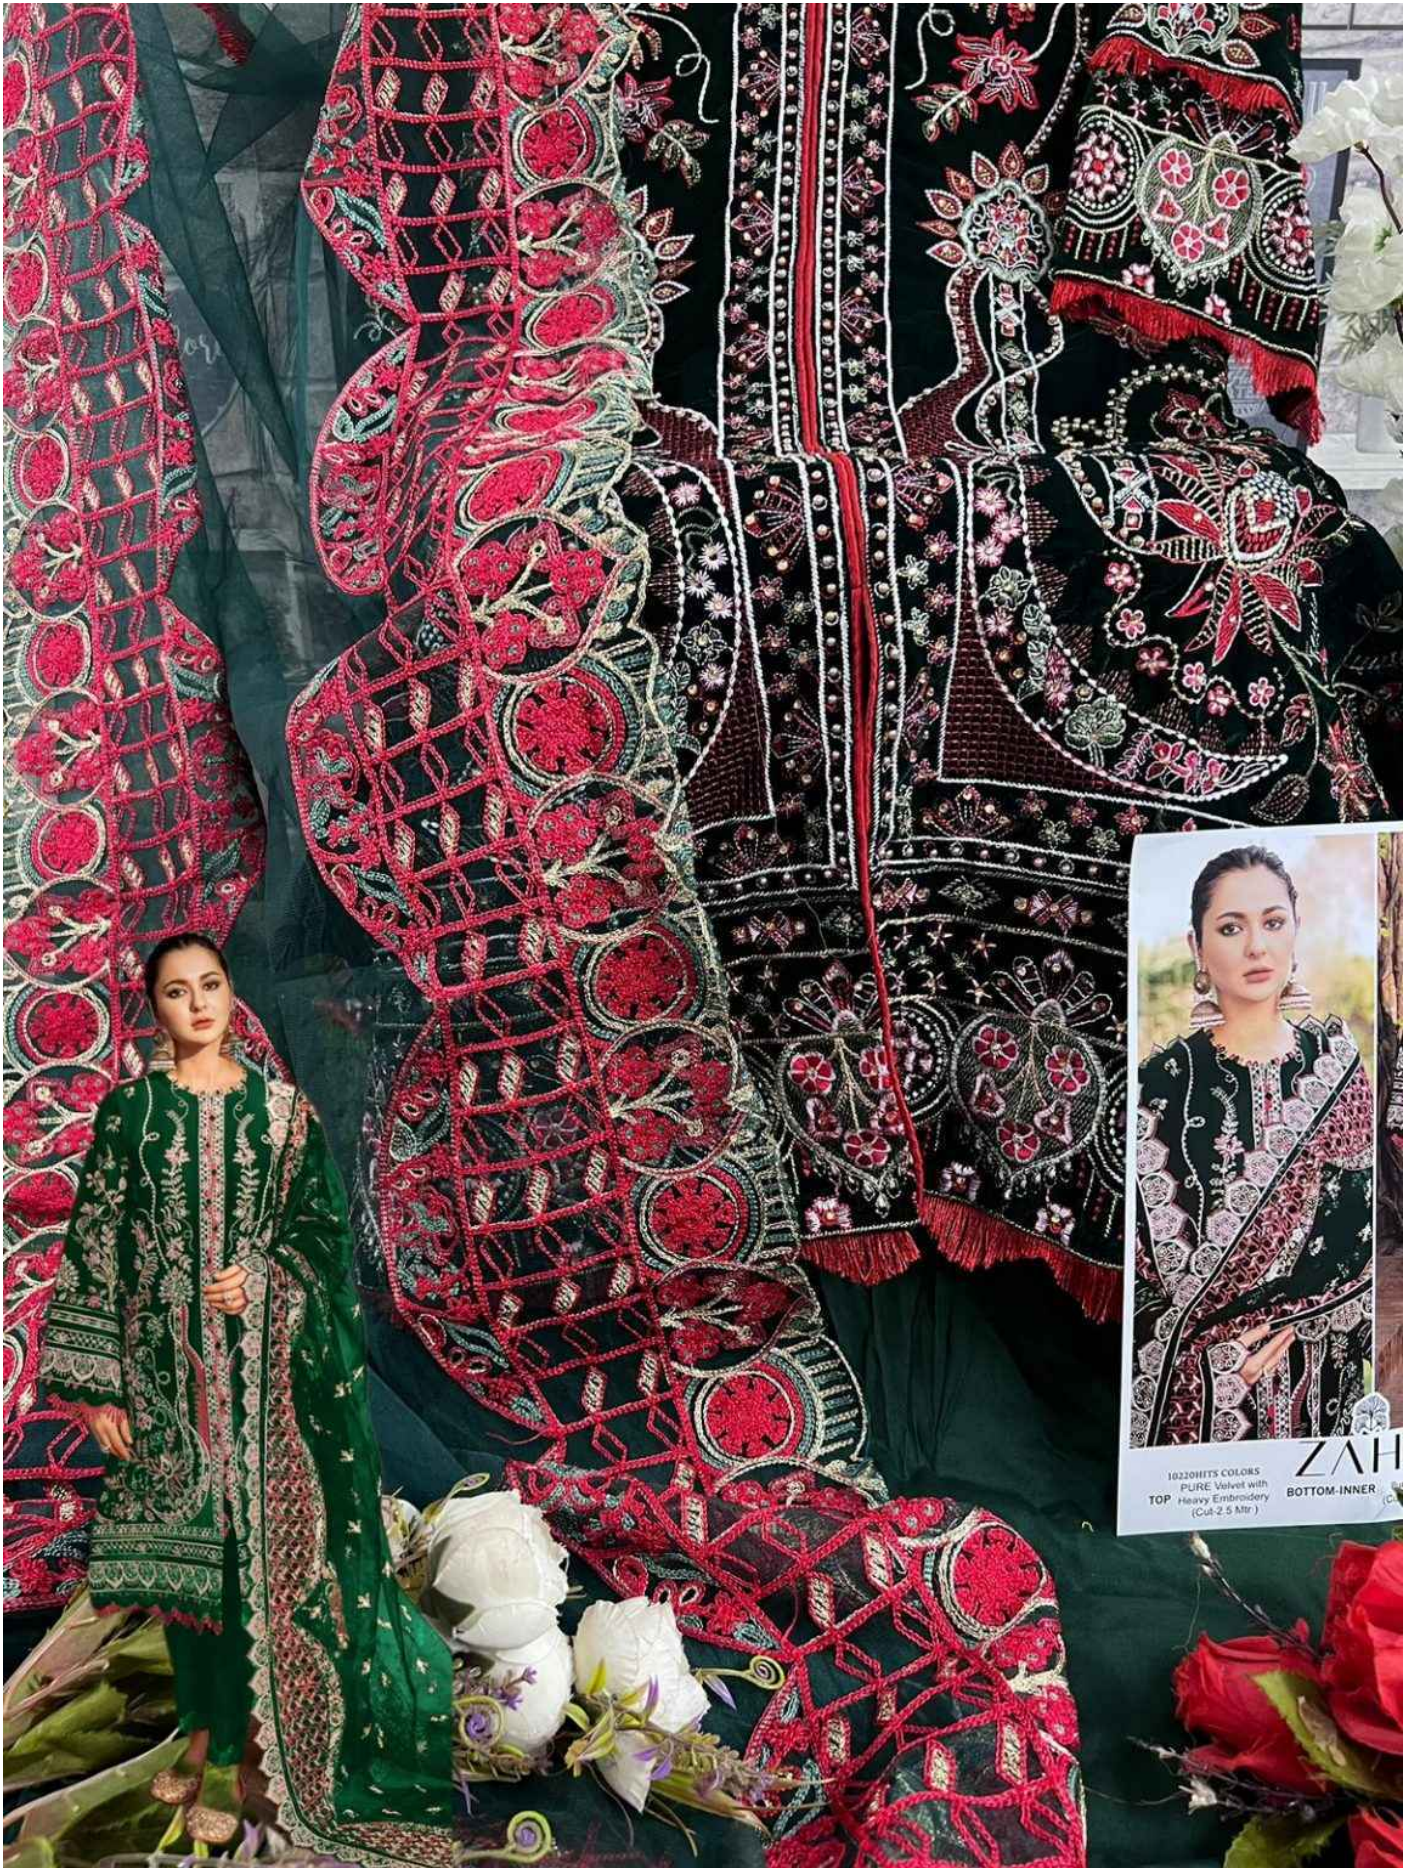

BOTTOM-INNER Pure Reyon
(Cut-2.30 Mtr)

D.No.10220-D

DUPATTA Butterfly with
Heavy Embroidery
(Cut-2.5 Mtr)

ZAHA D No. 10220-C
PURE Velvet with Heavy Embroidery (Cut-2.5 Mtr)
BOTTOM-INNER
DUPATTA Butterfly w Heavy Embroid (Cut-2.5 Mtr)

10220HITS COLORS
TOP PURE Velvet with
Heavy Embroidery
(Cut-2.5 Mtr)

ZAHA

BOTTOM-INNER Pure Reyon
(Cut-2.30 Mtr)

D.No.10220-B

DUPATTA Butterfly with
Heavy Embroidery
(Cut-2.5 Mtr)

10220HITS COLORS
TOP PURE Velvet with
Heavy Embroidery
(Cut-2.5 Mtr)

ZAHA

BOTTOM-INNER Pure Reyon
(Cut-2.30 Mtr)

D.No.10220-C

DUPATTA Butterfly with
Heavy Embroidery
(Cut-2.5 Mtr)

10220HITS COLORS
PURE Velvet with
TOP Heavy Embroidery
(Cut-2.5 Mtr.)

ZAH
BOTTOM-INNER

10220HITS COLORS
TOP PURE Velvet with
Heavy Embroidery
(Cut-2.5 Mtr)

10218 HITS COLORS

BOTTOM-INNER
Pure Rayon
(Cut-2.30 Mtr)

DUPATTA
Butterfly with
Heavy Embroidery
(Cut-2.5 Mtr)

10220-A

10220-B

10220-C

10220-D