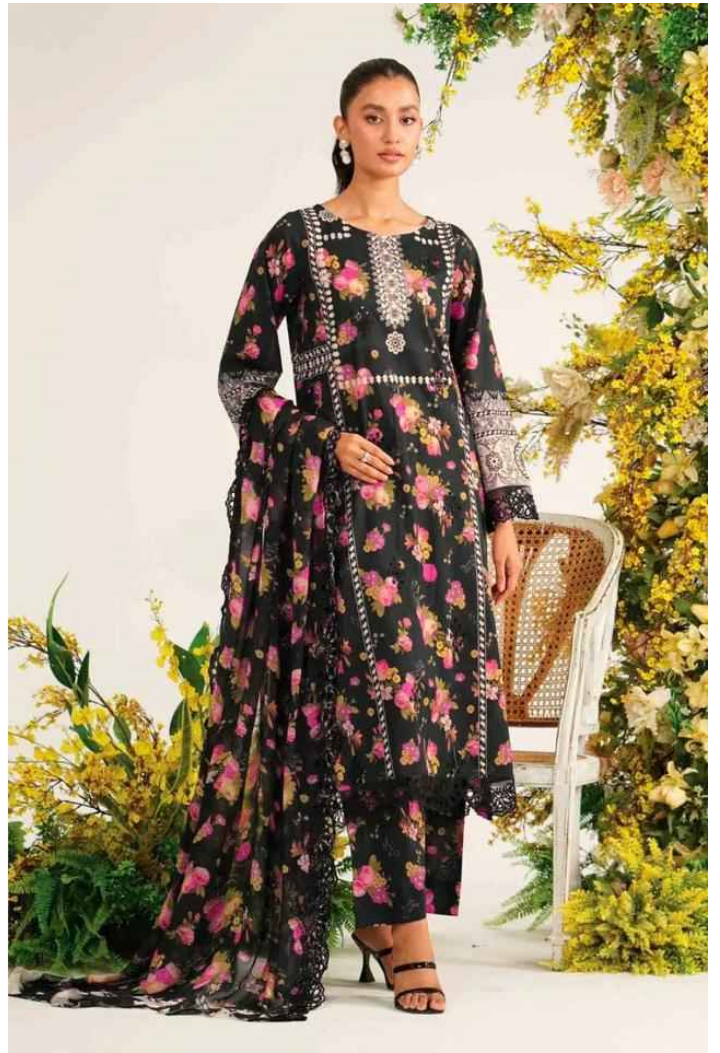

A THRONE IS ONLY A BENCH COVERED

3312