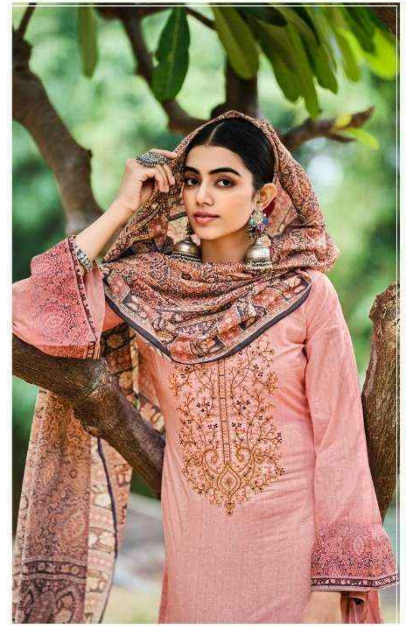

• BRINGS PRIDE *Enchanting fashion*

1001