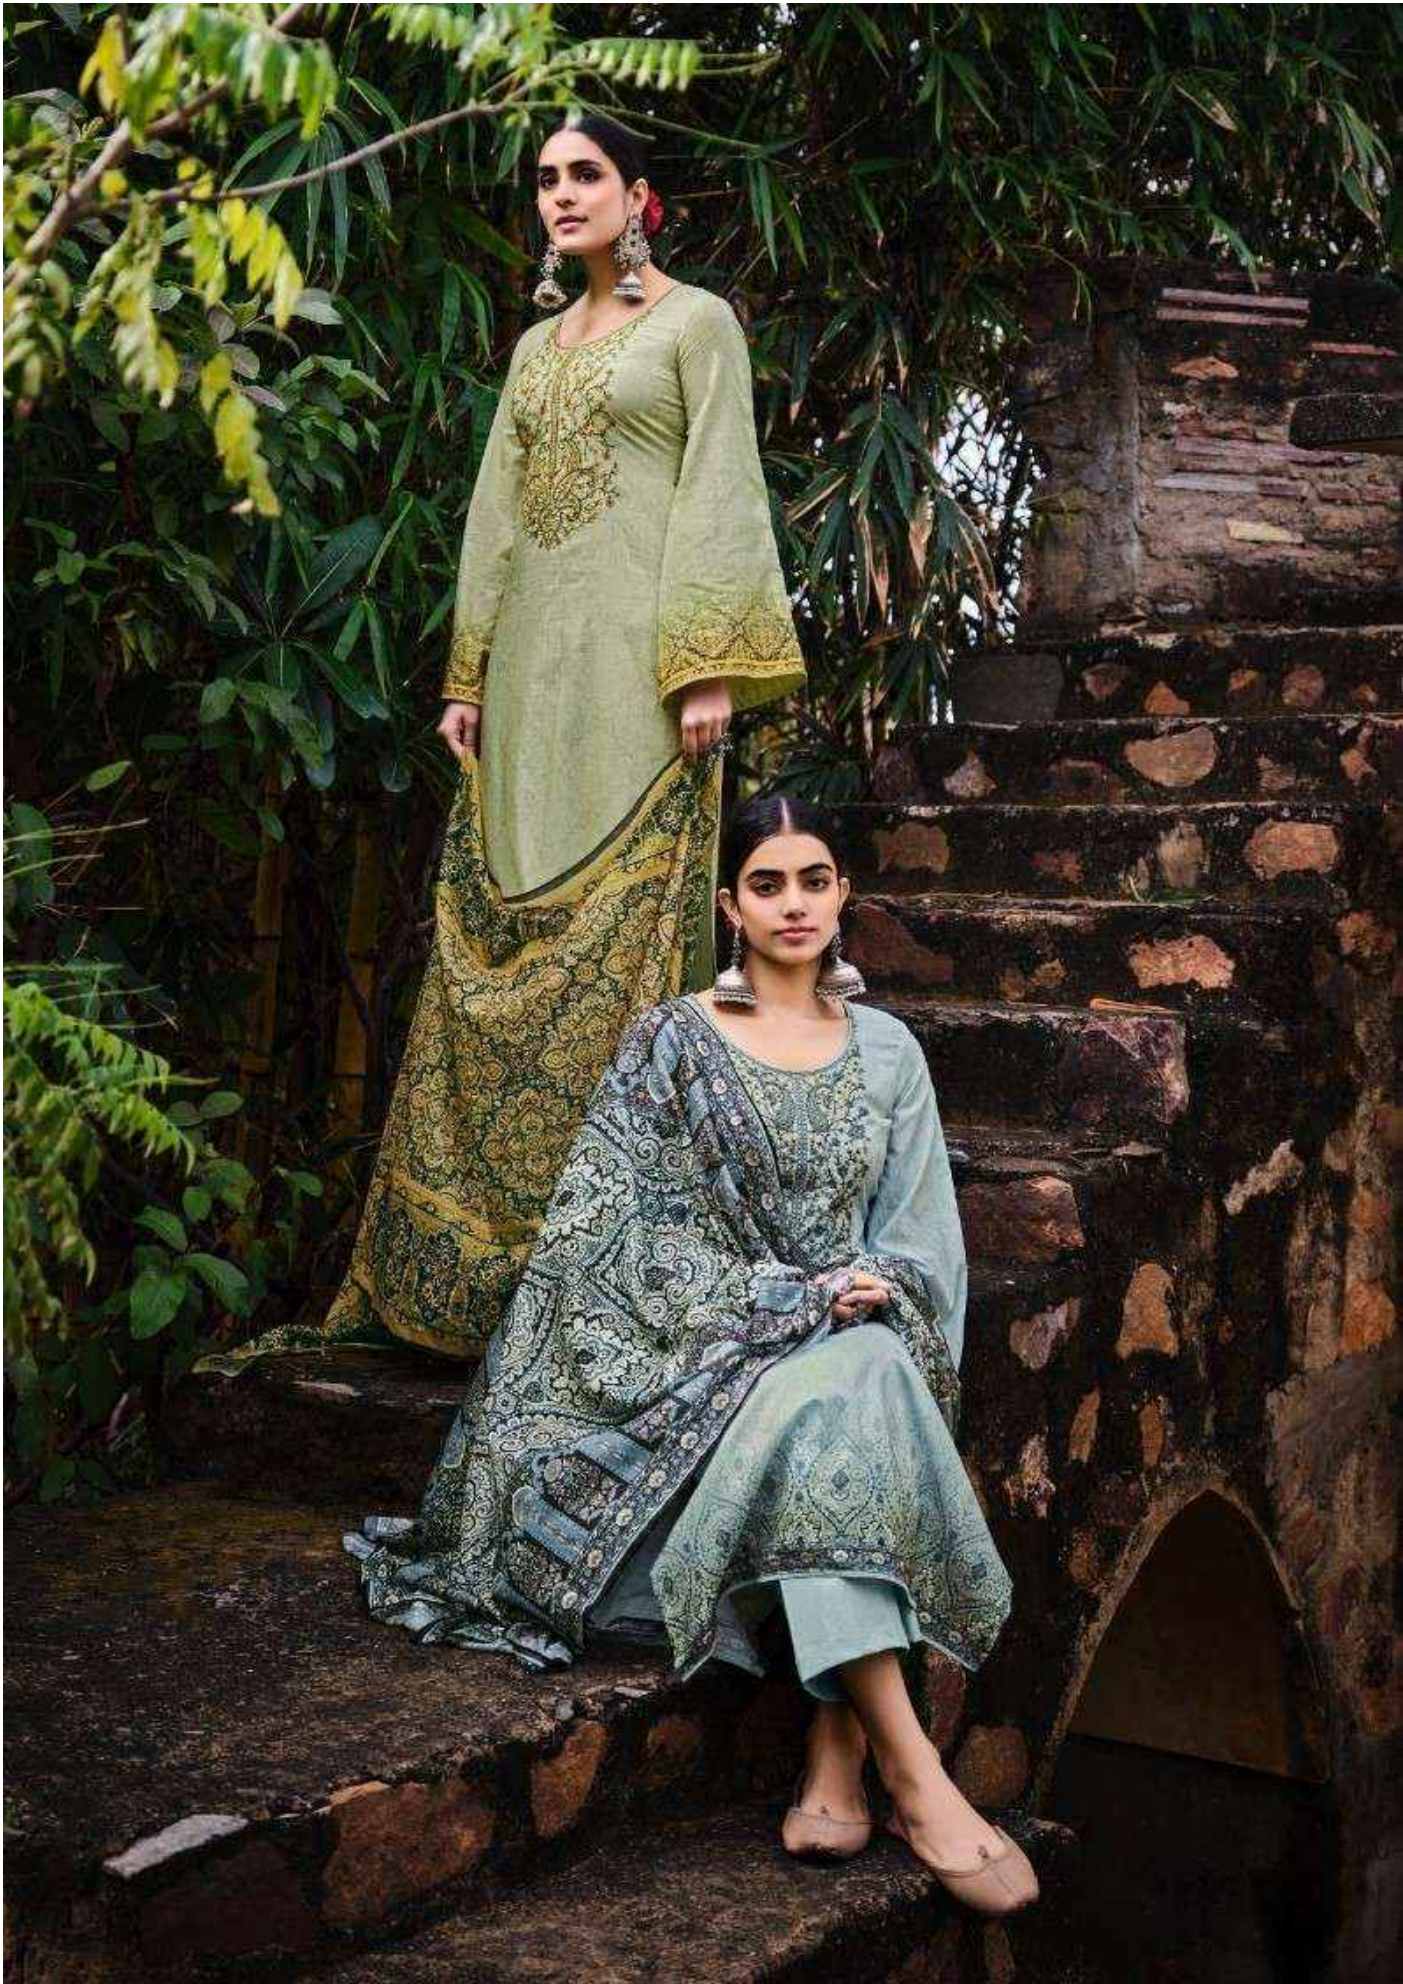

Fida
PRIME
EST. 2011

SILKY GRACE
Ethnic twist
- 1003

Taabir

_ 1001

_ 1002

_ 1003

_ 1004

_ 1005

_ 1006

Taabir

TOP : DIGITAL 60S ORIGINAL LAWN WITH
NECKLINE EMBROIDERY

BOTTOM : 60S COTTON SOLID

DUPATTA : DIGITAL LAWN SILK

A PRODUCT OF

Un-Stitched Division
SURAT

✉ sales@lctm.in