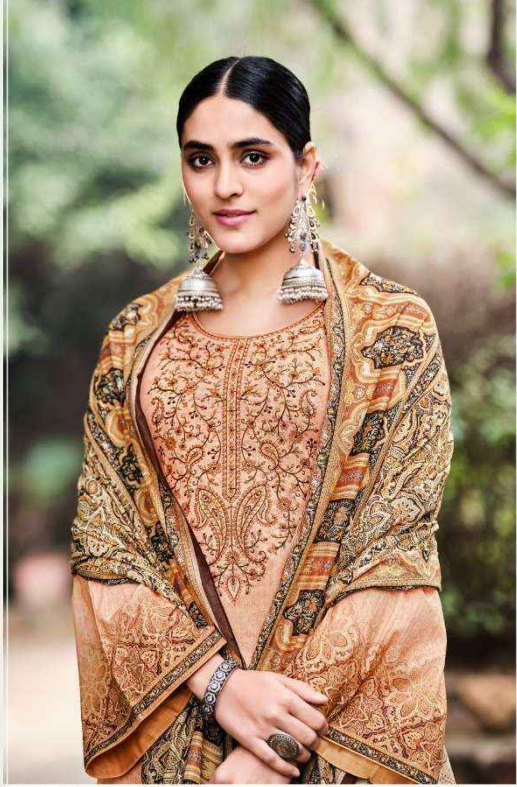

Fida
PRIME

BRINGS CHARM Celebrate in style