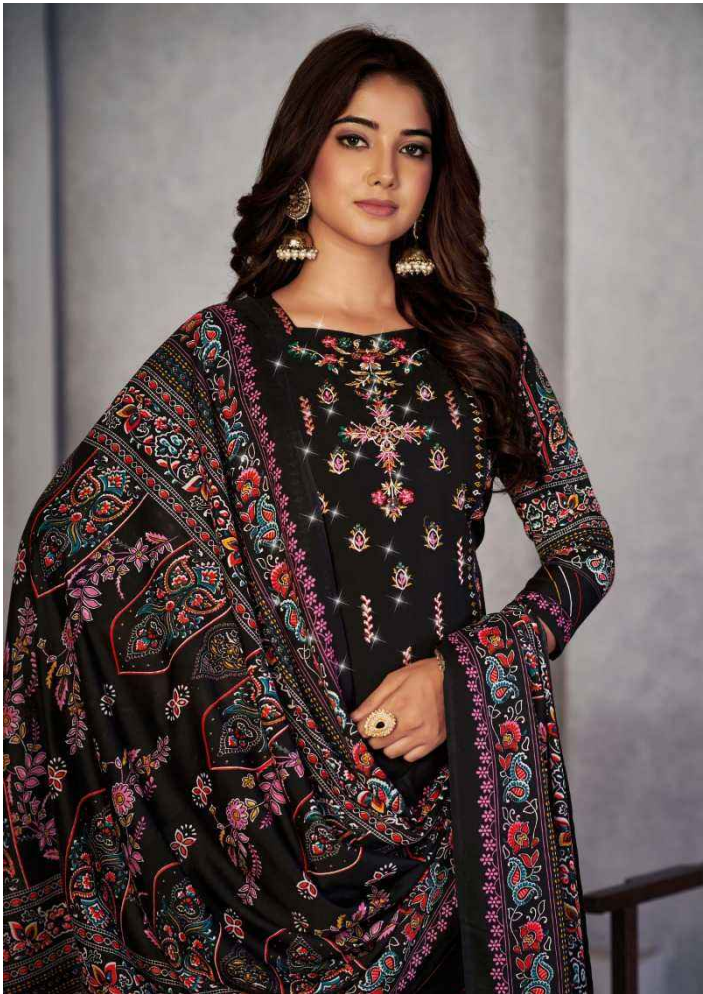

Romani®
classic collection

Mareena