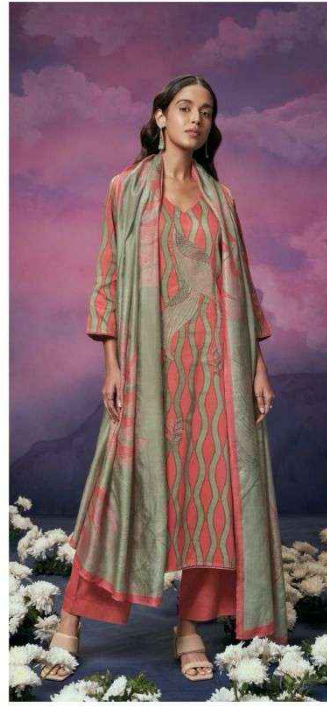

Ganga®
Otilie
S2170

Ganga®
Otilie
S2170

S2170-A

S2170-C

S2170-B

S2170-D

S2170-A

S2170 -B

S2170-C

S2170-D

Ganga®
Otilie
S2170- A/B/C/D

PRODUCT NAME	OTILIE
D.NO.	S2170
DESCRIPTION	<p>TOP PREMIUM COTTON SILK PRINTED WITH EMBROIDERY AND HAND WORK AND READY LACE ON DAMAN</p> <p>BOTTOM PREMIUM COTTON SILK SOLID COLOUR</p> <p>DUPATTA FINEST BEMBERG LAWN PRINTED</p>
HSN CODE	520851
WHOLESALE PRICE	1695/- EACH+GST(EXTRA)