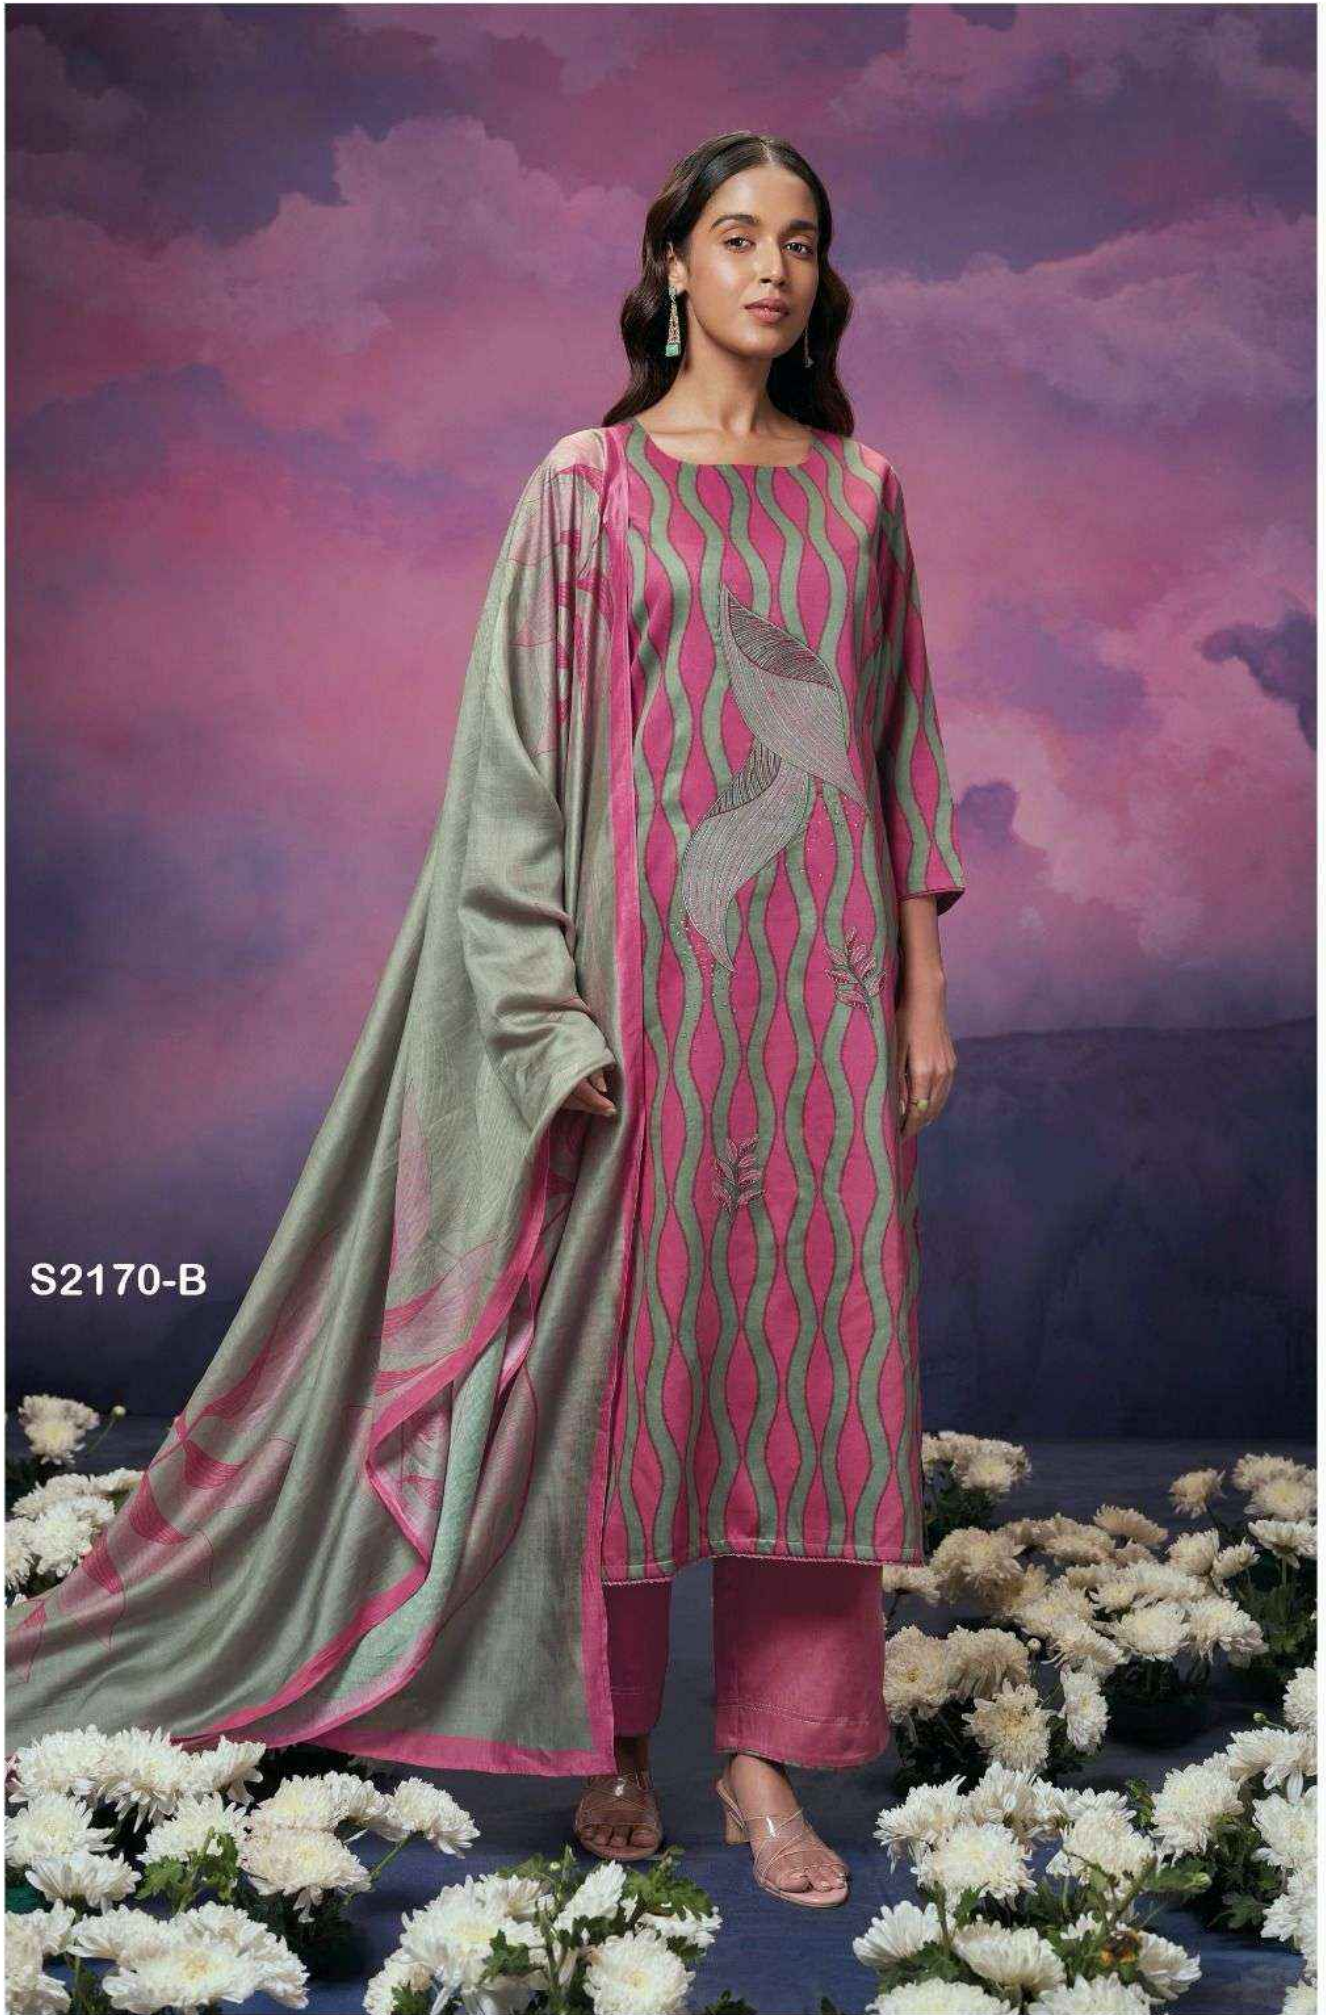

Ganga®
Otilie
S2170

Ganga®
Otilie
S2170

S2170-A

S2170-C

S2170-B

S2170-D

S2170-A

S2170 -B

S2170-C

S2170-D

Ganga®
Otilie
S2170- A/B/C/D

PRODUCT NAME	OTILIE
D.NO.	S2170
DESCRIPTION	<p>TOP PREMIUM COTTON SILK PRINTED WITH EMBROIDERY AND HAND WORK AND READY LACE ON DAMAN</p> <p>BOTTOM PREMIUM COTTON SILK SOLID COLOUR</p> <p>DUPATTA FINEST BEMBERG LAWN PRINTED</p>
HSN CODE	520851
WHOLESALE PRICE	1695/- EACH+GST(EXTRA)