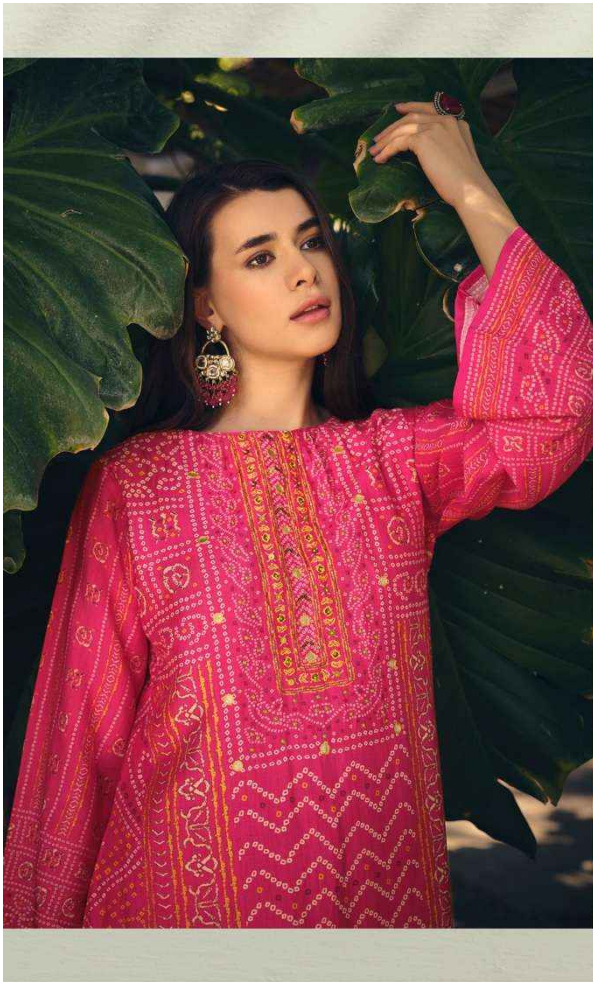

BEAUTY IS A RADIANCE THAT
ORIGINATES FROM WITHIN AND COMES FROM
INNER HAVEN AND STRONG CHARACTER.

+ + + +

10045

Sadhana

Sadhana

10047

INIMITABLE CREATOR

PURE DESIGN APPEALS TO THE EYE, AS ABSOLUTE MUSIC APPEALS TO THE EAR. + + +