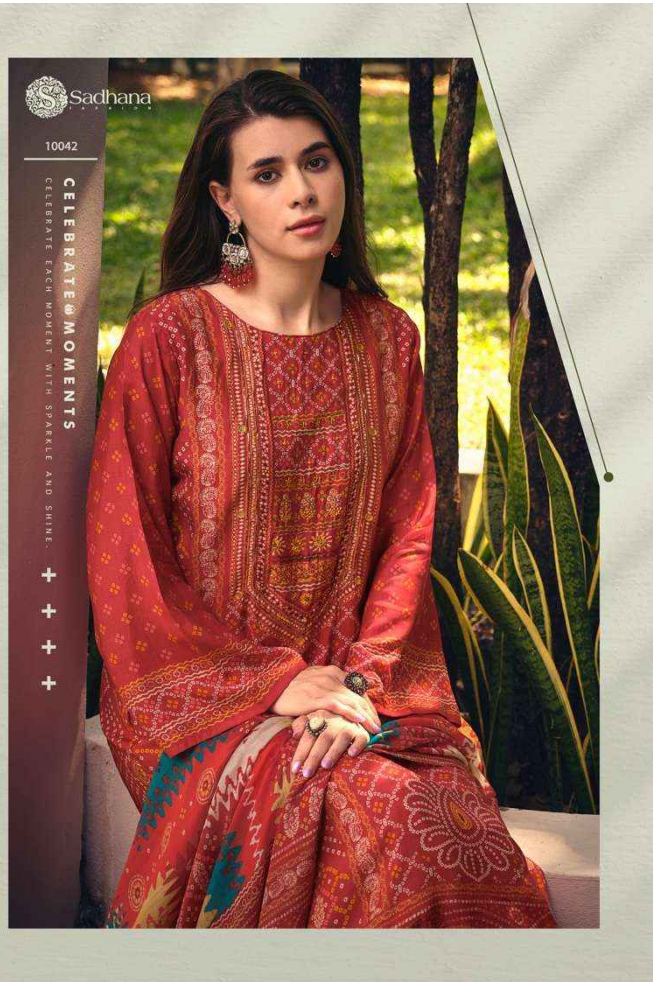

# I N A A Y A T

Sadhana

10042

CELEBRATE MOMENTS

CELEBRATE EACH MOMENT WITH SPARKLE AND SHINE. + + +

**BLAZE CHASER**

BEAUTY IS A RADIANCE THAT  
ORIGINATES FROM WITHIN AND COMES FROM  
INNER HAVEN AND STRONG CHARACTER.