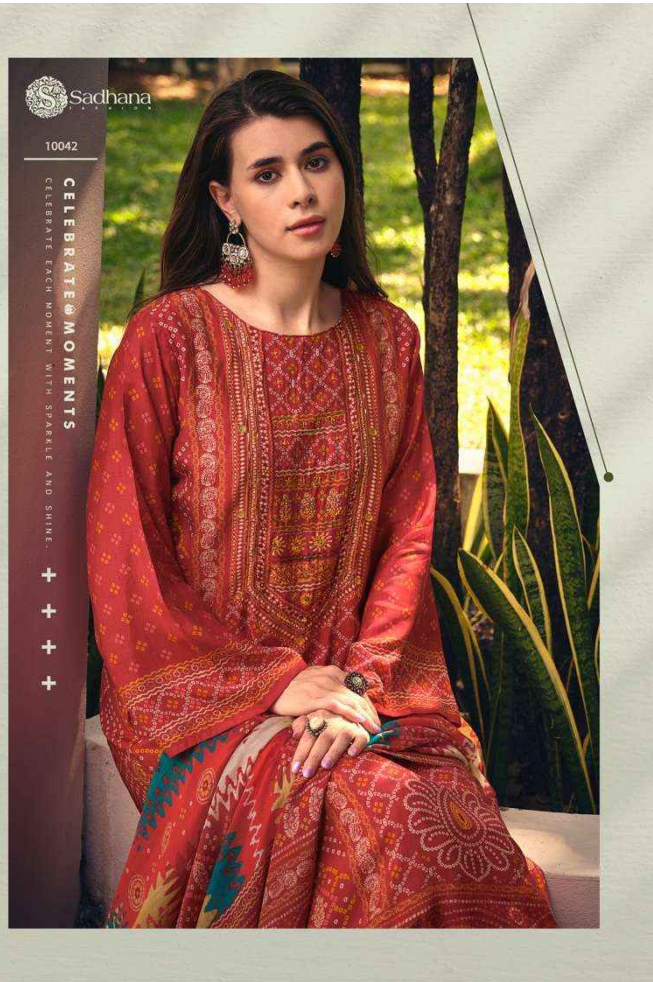

I N A A Y A T

I N A A Y A T

Sadhana

10042

CELEBRATE MOMENTS

CELEBRATE EACH MOMENT WITH SPARKLE AND SHINE.

+++

BLAZE CHASER

BEAUTY IS A RADIANCE THAT
ORIGINATES FROM WITHIN AND COMES FROM
INNER HAVEN AND STRONG CHARACTER.

+ + + +

10045

Sadhana

Sadhana

10047

INIMITABLE CREATOR

PURE DESIGN APPEALS TO THE EYE AS ABSOLUTE MAGIC APPEALS TO THE EAR