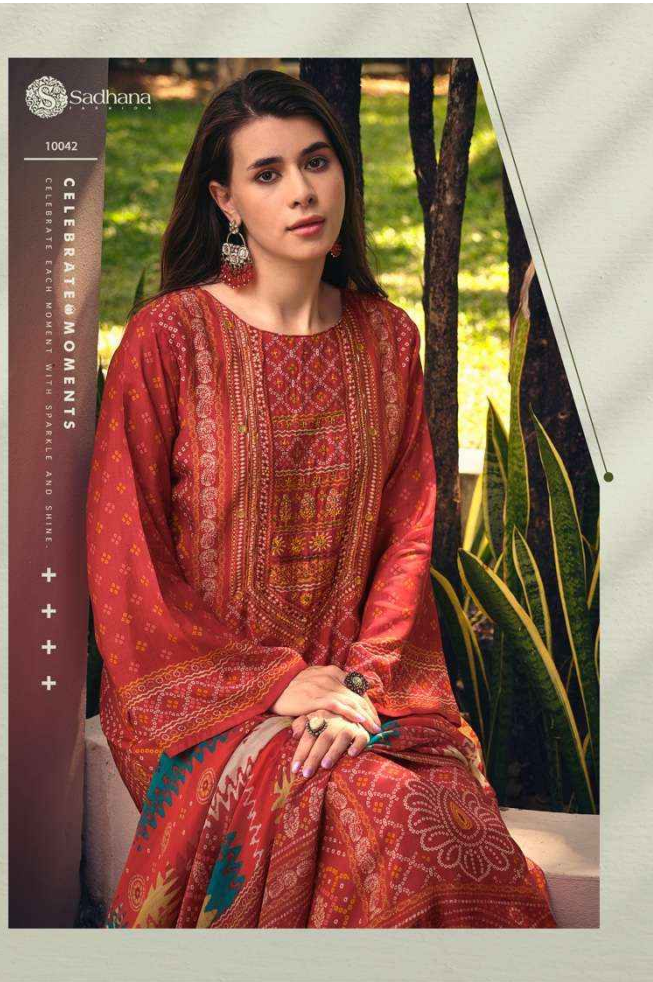

I N A A Y A T

I N A A Y A T

Sadhana

10042

CELEBRATE MOMENTS

CELEBRATE EACH MOMENT WITH SPARKLE AND SHINE.

+ + +

BLAZE CHASER

BEAUTY IS A RADIANCE THAT
ORIGINATES FROM WITHIN AND COMES FROM
INNER HAVEN AND STRONG CHARACTER.

+ + + +

10045

 Sadhana

Sadhana

10047

INIMITABLE CREATOR

PURE DESIGN APPEALS TO THE EYE, AS ABSOLUTE MUSIC APPEALS TO THE EAR. + + +