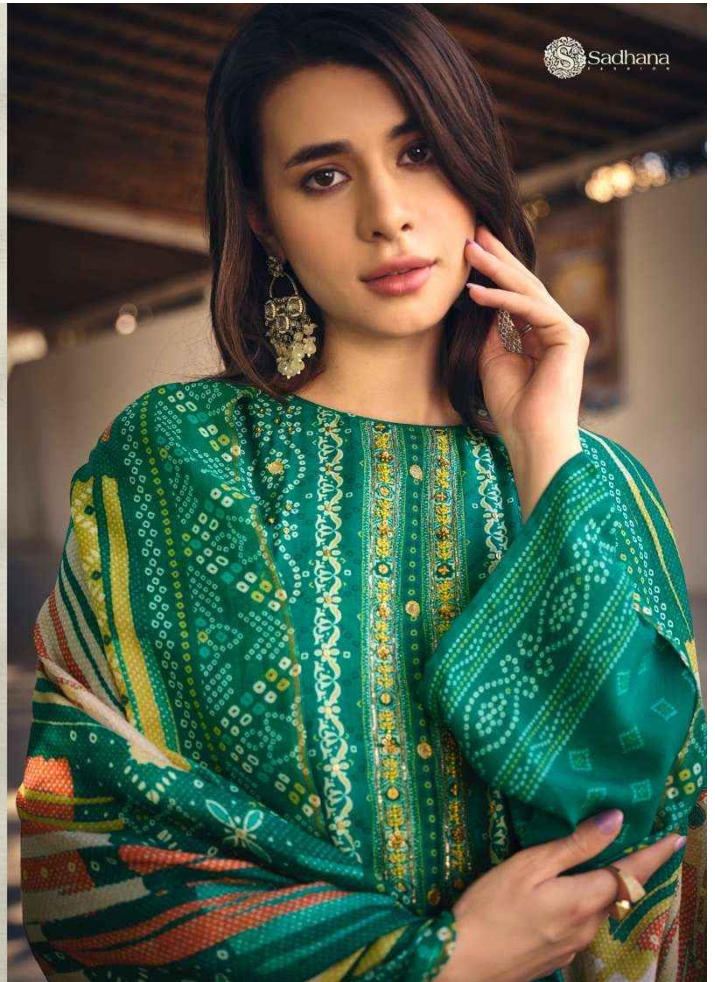

I N A A Y A T

I N A A Y A T

Sadhana

10042

CELEBRATE MOMENTS

CELEBRATE EACH MOMENT WITH SPARKLE AND SHINE.

+ + +

BLAZE CHASER

BEAUTY IS A RADIANCE THAT
ORIGINATES FROM WITHIN AND COMES FROM
INNER HAVEN AND STRONG CHARACTER.

+ + + +

10045

 Sadhana

Sadhana

10047

INIMITABLE CREATOR

PURE DESIGN APPEALS TO THE EYE, AS ABSOLUTE MUSIC APPEALS TO THE EAR. + + +