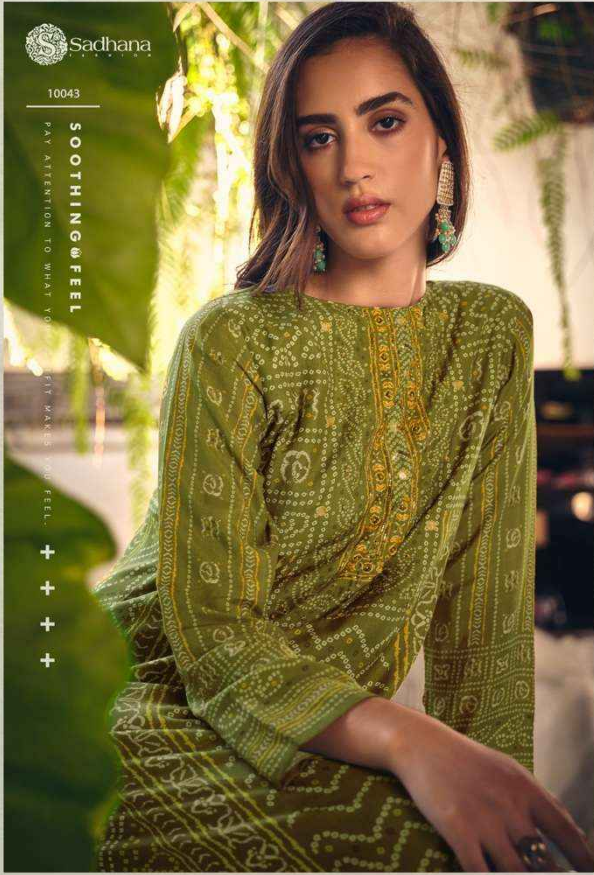

I N A A Y A T

I N A A Y A T

Sadhana

10042

CELEBRATE MOMENTS

CELEBRATE EACH MOMENT WITH SPARKLE AND SHINE.

+++

BLAZE CHASER

BEAUTY IS A RADIANCE THAT
ORIGINATES FROM WITHIN AND COMES FROM
INNER HAVEN AND STRONG CHARACTER.

+ + + +

10045

Sadhana

Sadhana

10047

INIMITABLE CREATOR

PURE DESIGN APPEALS TO THE EYE AS ABSOLUTE MAGIC APPEALS TO THE EAR