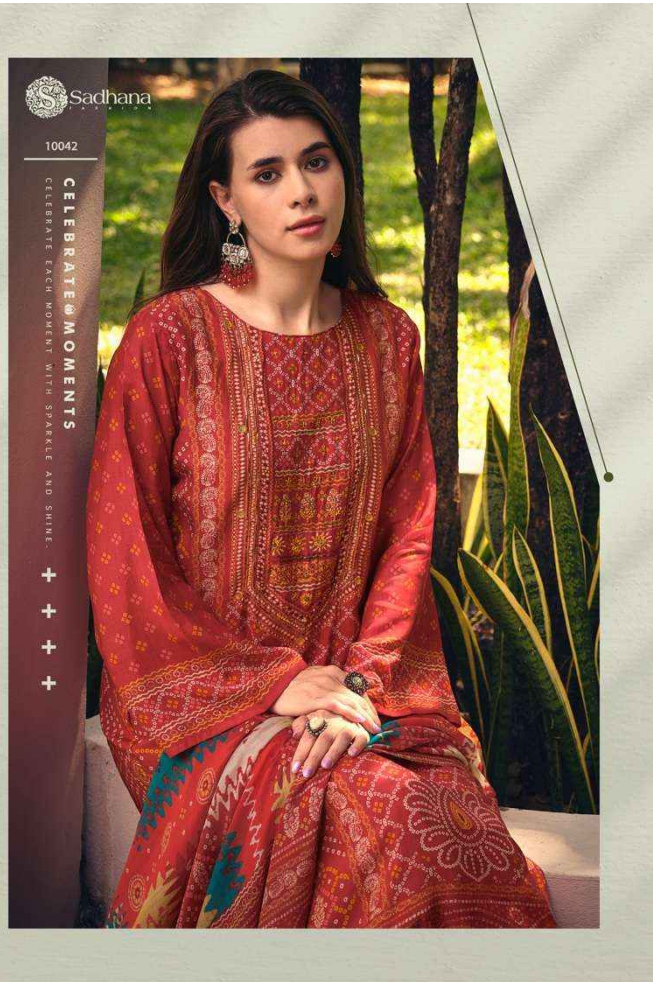

I N A A Y A T

I N A A Y A T

Sadhana

10042

CELEBRATE MOMENTS

CELEBRATE EACH MOMENT WITH SPARKLE AND SHINE.

+++

BLAZE CHASER

BEAUTY IS A RADIANCE THAT
ORIGINATES FROM WITHIN AND COMES FROM
INNER HAVEN AND STRONG CHARACTER.

+ + + +

10045

Sadhana

Sadhana

10047

INIMITABLE CREATOR

PURE DESIGN APPEALS TO THE EYE, AS ABSOLUTE MUSIC APPEALS TO THE EAR. + + +

Sadhana

10048

STYLE SLAYER

BEAUTY IS HOW YOU FEEL INSIDE, AND IT REFLECTS IN YOUR EYES. + + + +

10041

10042

10045

10046