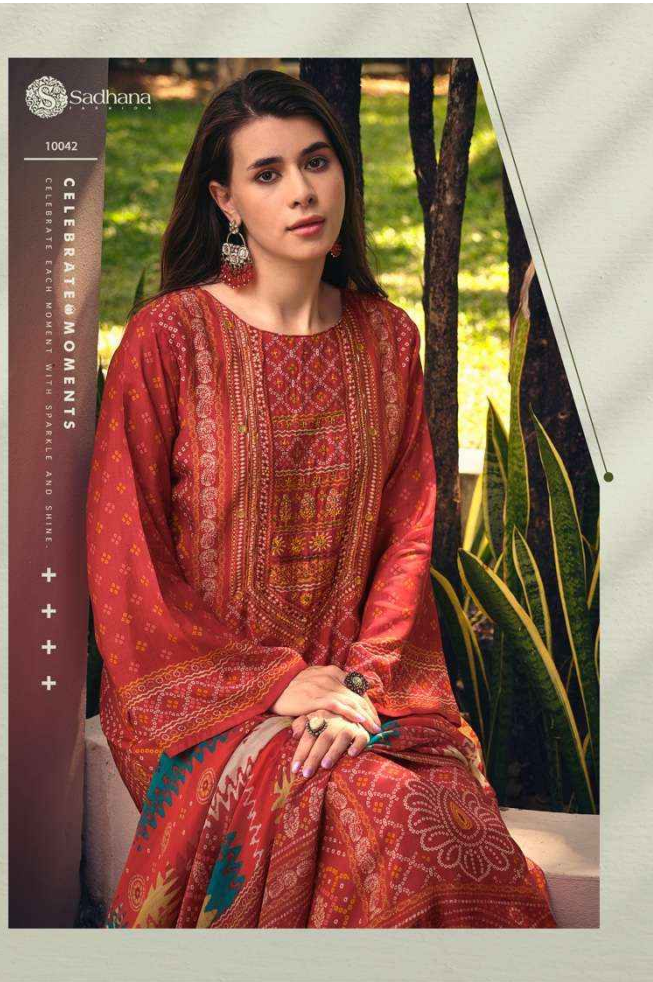

I N A A Y A T

I N A A Y A T

Sadhana

10042

CELEBRATE MOMENTS

CELEBRATE EACH MOMENT WITH SPARKLE AND SHINE.

+ + +

BLAZE CHASER

BEAUTY IS A RADIANCE THAT
ORIGINATES FROM WITHIN AND COMES FROM
INNER HAVEN AND STRONG CHARACTER.

+ + + +

10045

Sadhana

10041

10042

10045

10046