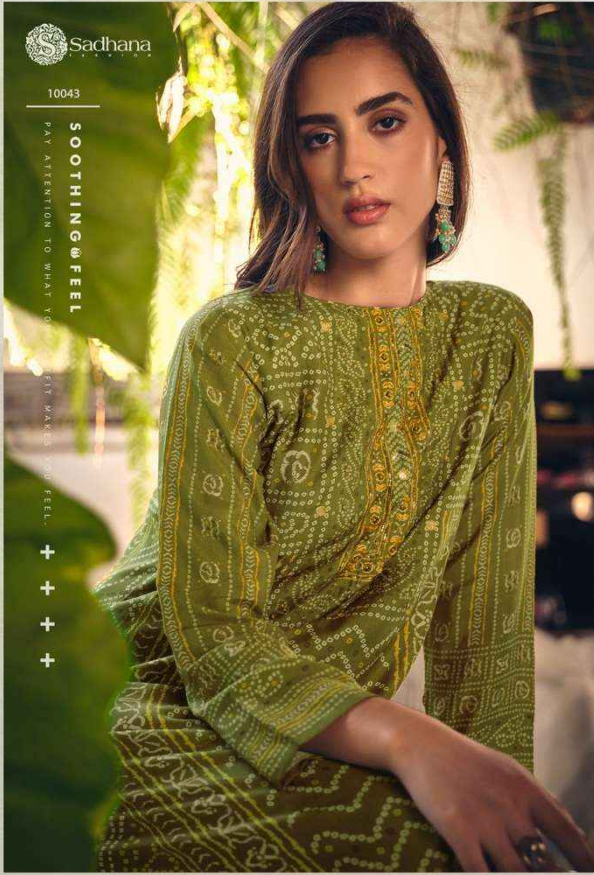

I N A A Y A T

I N A A Y A T

Sadhana

10042

CELEBRATE MOMENTS

CELEBRATE EACH MOMENT WITH SPARKLE AND SHINE.

+ + +

BLAZE CHASER

BEAUTY IS A RADIANCE THAT
ORIGINATES FROM WITHIN AND COMES FROM
INNER HAVEN AND STRONG CHARACTER.

+ + + +

10045

 Sadhana

Sadhana

10047

INIMITABLE CREATOR

PURE DESIGN APPEALS TO THE EYE, AS ABSOLUTE MUSIC APPEALS TO THE EAR. + + +