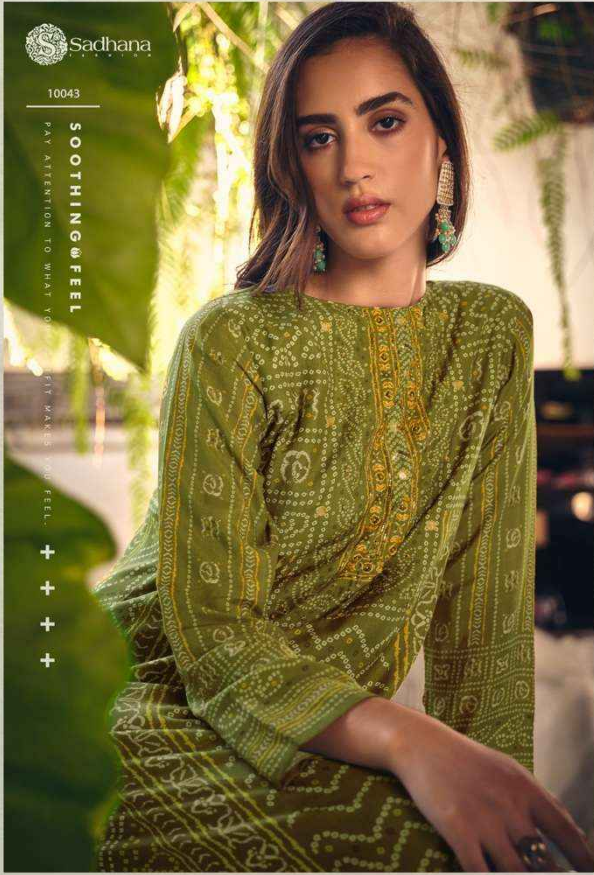

I N A A Y A T

I N A A Y A T

Sadhana

10042

CELEBRATE MOMENTS

CELEBRATE EACH MOMENT WITH SPARKLE AND SHINE.

+++

BLAZE CHASER

BEAUTY IS A RADIANCE THAT
ORIGINATES FROM WITHIN AND COMES FROM
INNER HAVEN AND STRONG CHARACTER.

+ + + +

10045

Sadhana

Sadhana

10047

INIMITABLE CREATOR

PURE DESIGN APPEALS TO THE EYE, AS ABSOLUTE MUSIC APPEALS TO THE EAR. + + +