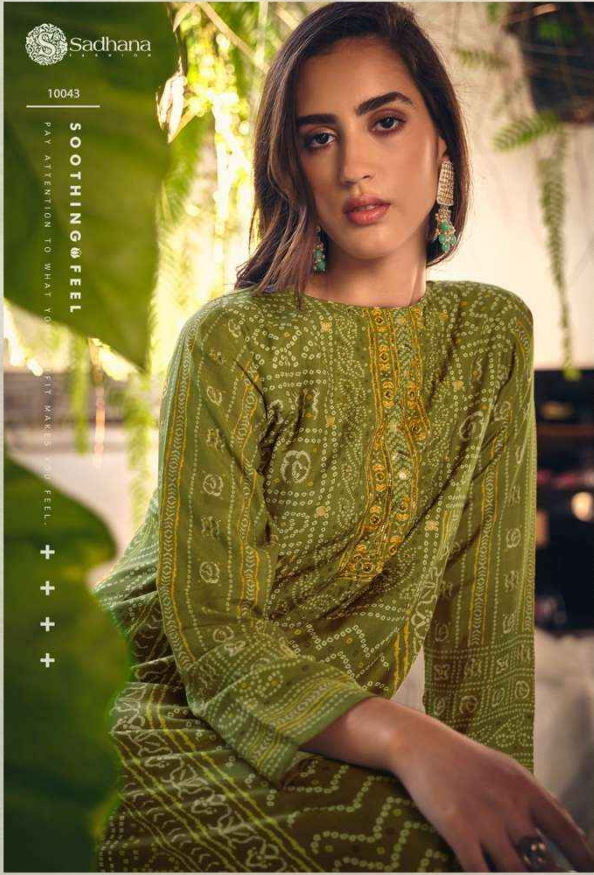

# I N A A Y A T

Sadhana

10042

CELEBRATE MOMENTS

CELEBRATE EACH MOMENT WITH SPARKLE AND SHINE. + + +

**BLAZE CHASER**

BEAUTY IS A RADIANCE THAT  
ORIGINATES FROM WITHIN AND COMES FROM  
INNER HAVEN AND STRONG CHARACTER.