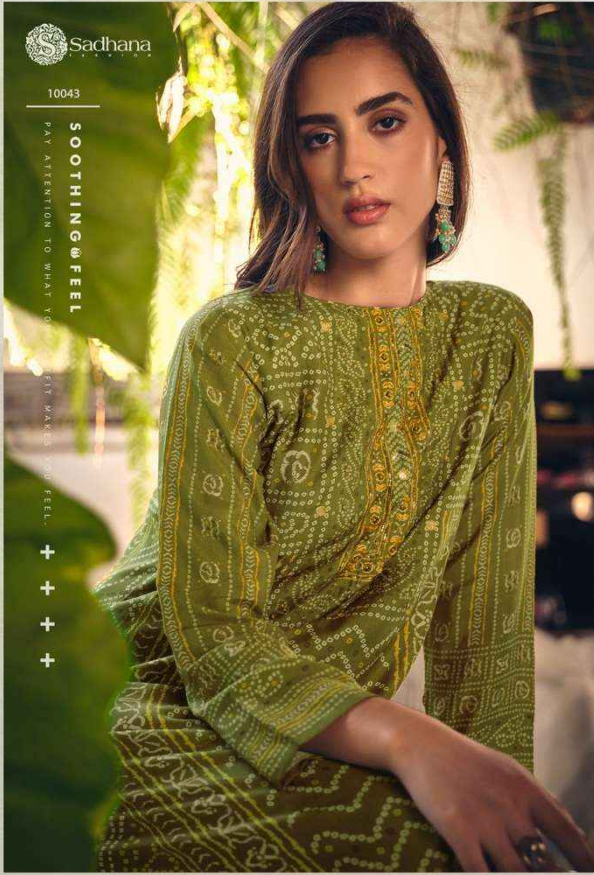

I N A A Y A T

I N A A Y A T

Sadhana

10042

CELEBRATE MOMENTS

CELEBRATE EACH MOMENT WITH SPARKLE AND SHINE.

+ + +

BLAZE CHASER

BEAUTY IS A RADIANCE THAT
ORIGINATES FROM WITHIN AND COMES FROM
INNER HAVEN AND STRONG CHARACTER.

+ + + +

10045

Sadhana

10041

10042

10045

10046